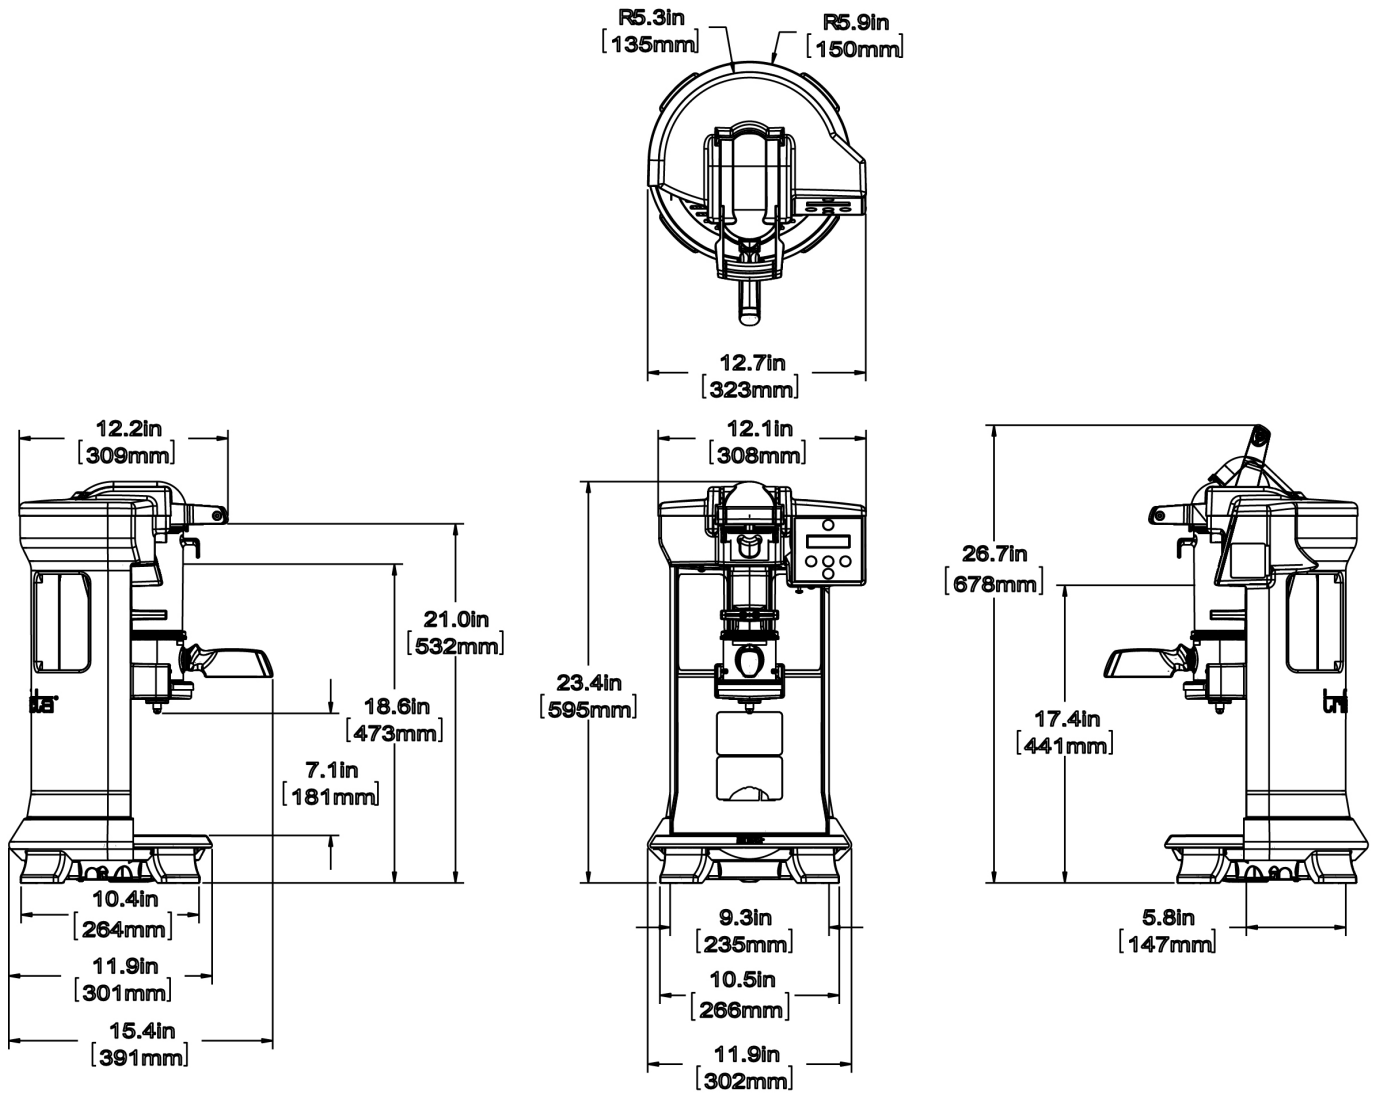

Servers and airpots sold separately

Agency:

Specifications

Product #: 41200.0000

Water Access: Plumbed

Finish: Silver

Additional Features

Electrical & Capacity

Volts	Amps	Watts	Cord Attached	Plug Type	8oz cups/hr 236ml cups/hr	Input H ₂ O Temp.	Phase	# Wires plus Ground	Hertz
120	11.45	1375	Yes	NEMA 5-15P	-	60°F (15.5°C)	1	2	60

Plumbing Requirements

PSI	kPa	Fitting Supplied	Water Flow Required (GPM)
20-90	138-621	1/4" Male Flare Fitting	-

Created on:
08/04/2017

	Unit			Shipping				
	Width	Height	Depth	Width	Height	Depth	Weight	Volume
English	11.9 in.	26.7 in.	11.9 in.	-	-	-	42.350 lbs	4.093 ft ³
Metric	30.2 cm	67.8 cm	30.2 cm	-	-	-	19.210 kgs	0.116 m ³