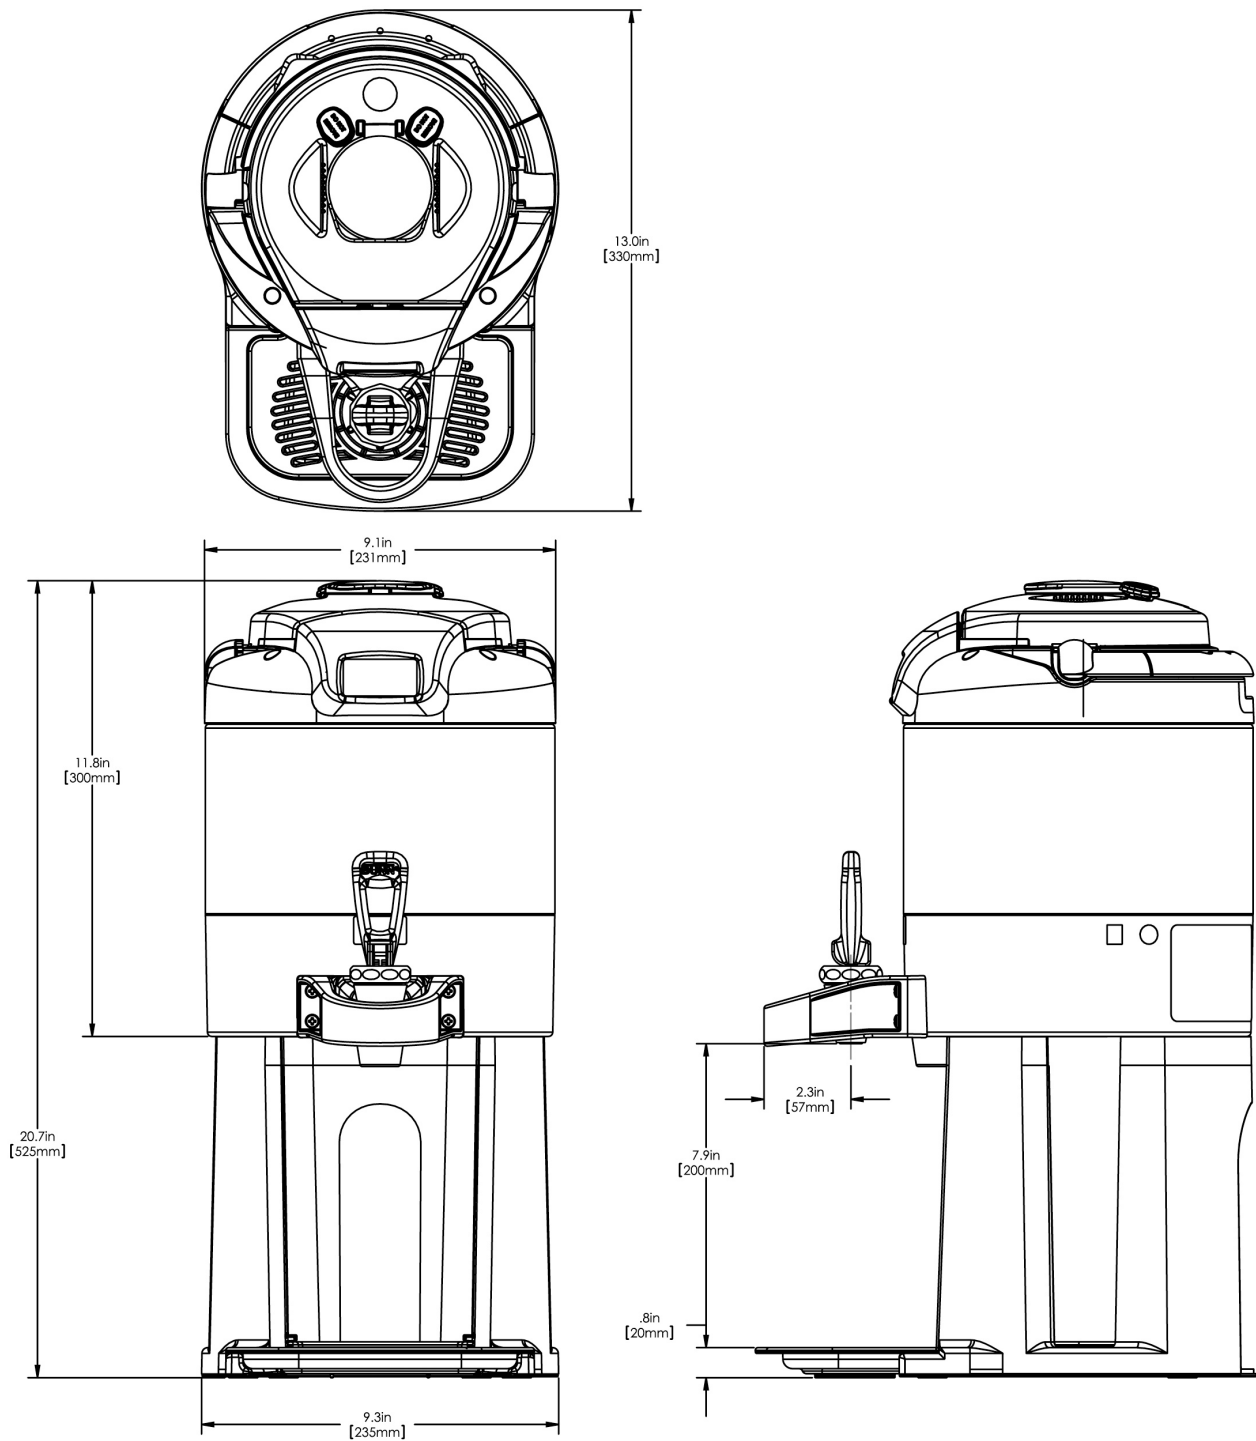

1Gal(3.8L) TF Srvr w/Base, DSG SST

Height: 20.7" Width: 13.0" Depth: 9.3"
(52.6cm) (33.0cm) (23.6cm)

- Digital sight gauge operates on four easily replaceable AAA batteries with an average 1-year lifespan. Display shows low battery symbol when replacement is needed
- Unique lid design features a pour spout for easy emptying and cleaning
- Vacuum insulated to keep coffee hot for hours
- Volume indicator displays how much coffee is left inside the server
- Four-hour digital count-up timer
- Soft-grip bail handle for easy transportation
- Brew-through lid
- Contemporary styling and wrap program for maximum merchandising
- Drip tray is easily removed for cleaning or to provide extra clearance for dispensing into pitchers
- Fast flow faucet
- Ideal for use with Single or Dual TF DBC Brewers
- Large cup clearance allows for dispensing into cups, decanters and thermal carafes
- Translucent faucet guard provides increased visibility while dispensing

Last Updated:
11/18/2019

	Unit			Shipping				
	Height	Width	Depth	Height	Width	Depth	Weight	Volume
English	20.7 in.	9.3	13.0 in.	15.3 in.	11.9	25.2 in.	15.500 lbs	2.654 ft ³
Metric	52.6 cm	23.6	33.0 cm	38.7 cm	30.3	64.0 cm	7.031 kgs	0.075 m ³

Last Updated:
11/18/2019

Unit				Shipping				
	Height	Width	Depth	Height	Width	Depth	Weight	Volume
English	-	0.0	-	15.3 in.	11.9	25.2 in.	-	-
Metric	-	0.0	-	38.7 cm	30.3	64.0 cm	-	-

BUNN® reserves the right to change specifications and product design without notice. Such revisions do not entitle the buyer to corresponding changes, improvements, additions or replacements for previously purchased equipment. For most current specifications and other info visit bunn.com.