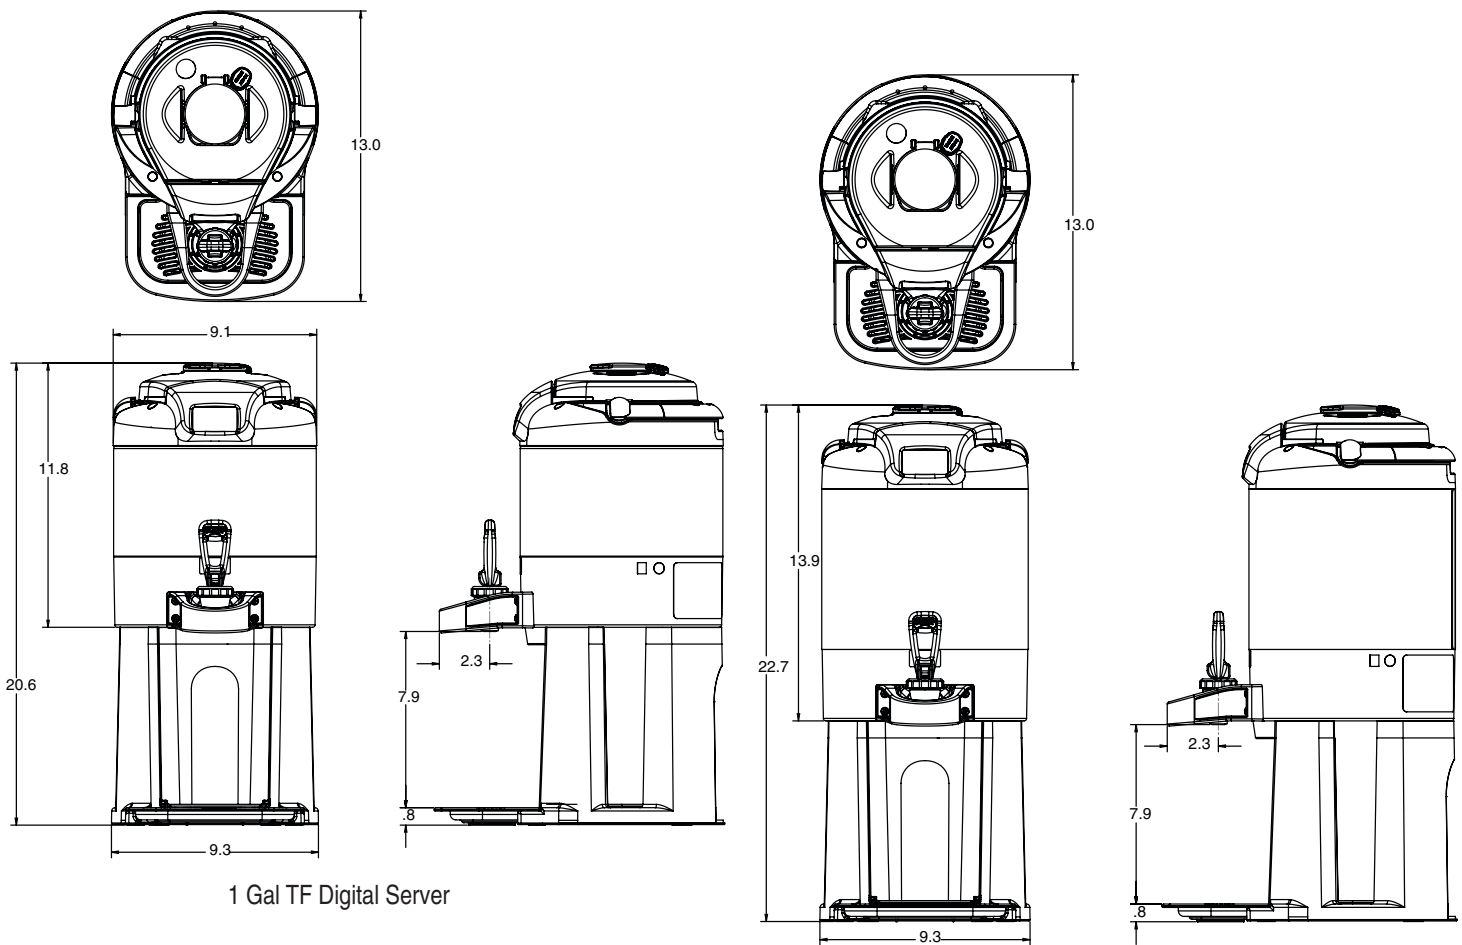

Dimensions & Specifications

Model	Product #	Holding Capacity	Cubic Measure	Shipping Weight
TF Server, 1 Gal digital, stainless finish with base	42700.0000	1 gallon (3.8 litres)	2.6ft³	15 lbs.
TF Server, 1 Gal digital, black finish with base	42700.0001	1 gallon (3.8 litres)	2.6ft³	15 lbs.
TF Server, 1 Gal <i>Countdown Timer</i> digital, stainless finish with base	42700.0003	1 gallon (3.8 litres)	2.6ft³	15 lbs.
TF Server, 1 Gal <i>Countdown Timer</i> digital, black finish with base	42700.0004	1 gallon (3.8 litres)	2.6ft³	15 lbs.
TF Server, 1.5 Gal digital, stainless finish with base	42750.0000	1.5 gallon (5.7 litres)	2.8ft³	16 lbs.
TF Server, 1.5 Gal digital, black finish with base	42750.0001	1.5 gallon (5.7 litres)	2.8ft³	16 lbs.
TF Server, 1.5 Gal <i>Countdown Timer</i> digital, stainless finish with base	42750.0003	1.5 gallon (5.7 litres)	2.8ft³	16 lbs.
TF Server, 1.5 Gal <i>Countdown Timer</i> digital, black finish with base	42750.0010	1.5 gallon (5.7 litres)	2.8ft³	16 lbs.

1 Gal TF Digital Server

1.5 Gal TF Digital Server

Bunn-O-Matic® Corporation - 1400 Stevenson Drive Springfield, Illinois 62703 • 800-637-8606 • 217-529-6601 • Fax 217-529-6644 • www.bunn.com

BUNN® practices continuous product research and improvement. We reserve the right to change specifications and product design without notice. Such revisions do not entitle the buyer to corresponding changes, improvements, additions or replacements for previously purchased equipment.

All dimensions shown in inches.

3/11 © Bunn-O-Matic Corporation