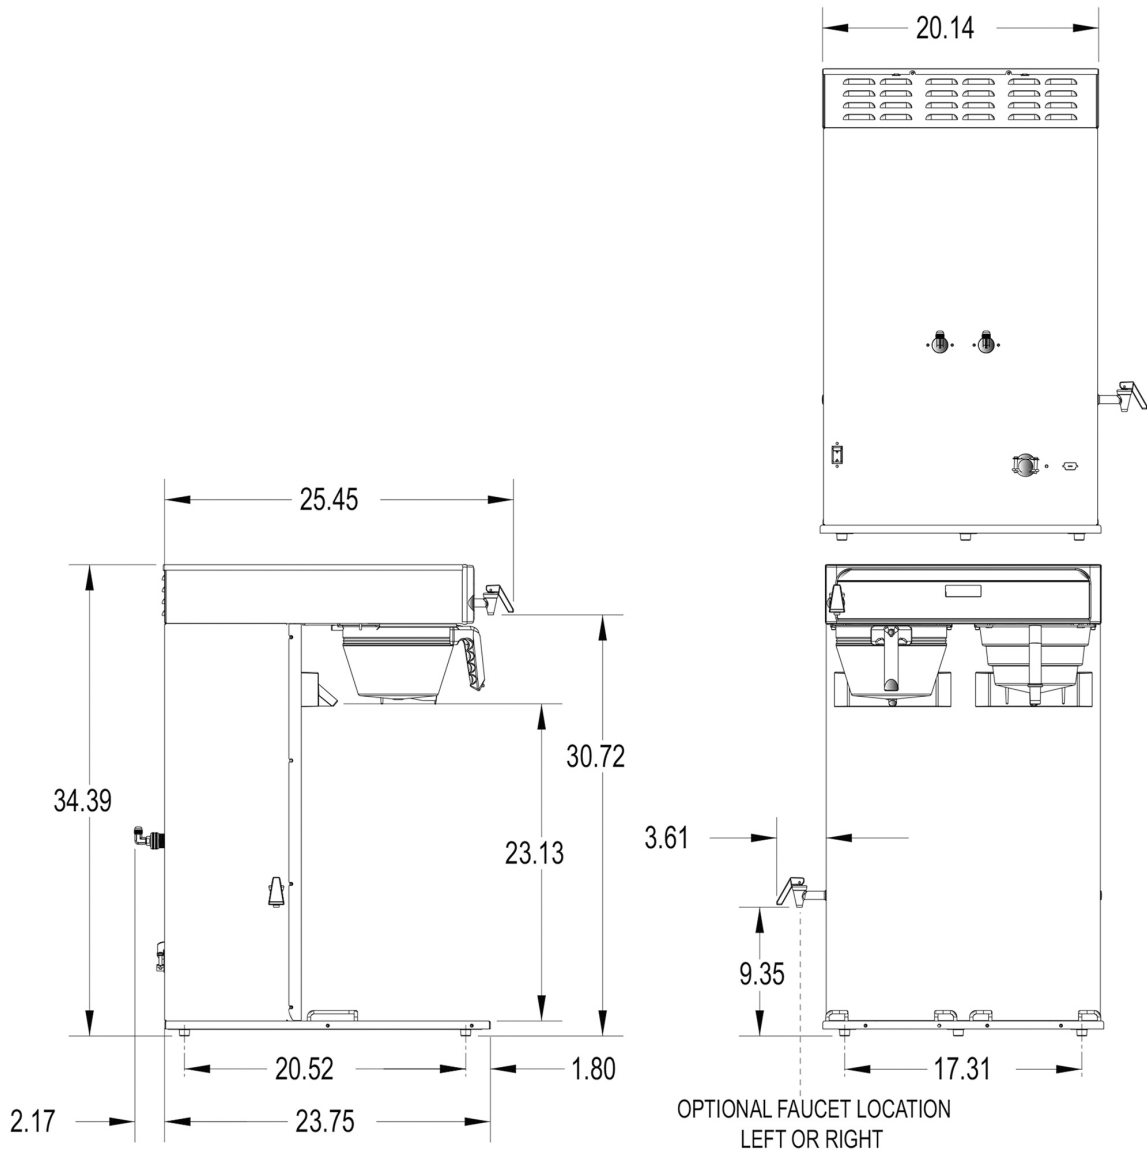

Created on:
08/04/2017

Unit			Shipping					
	Width	Height	Depth	Width	Height	Depth	Weight	Volume
English	20.1 in.	34.4 in.	23.8 in.	-	-	-	95.210 lbs	-
Metric	51.1 cm	87.4 cm	60.5 cm	-	-	-	43.187 kgs	-

BUNN® reserves the right to change specifications and product design without notice. Such revisions do not entitle the buyer to corresponding changes, improvements, additions or replacements for previously purchased equipment. For most current specifications and other info visit bunn.com.