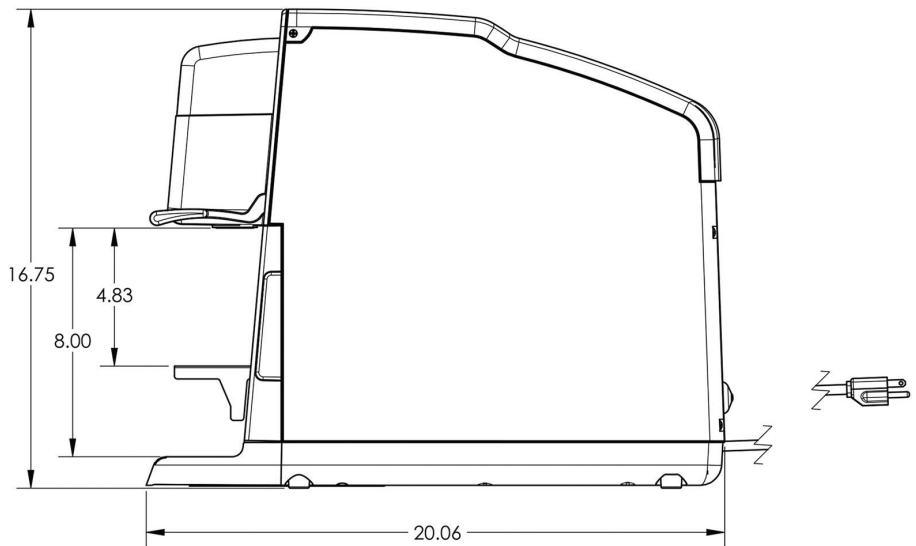

Created on:  
08/09/2018

	Unit			Shipping				
	Width	Height	Depth	Width	Height	Depth	Weight	Volume
English	11.7 in.	16.8 in.	20.6 in.	14.3 in. in.	18.3 in. in.	24.8 in. in.	34.700 lbs	3.732 ft <sup>3</sup>
Metric	29.7 cm	42.7 cm	52.3 cm	36.2 cm cm	46.4 cm cm	63.0 cm cm	15.740 kgs	0.106 m <sup>3</sup>