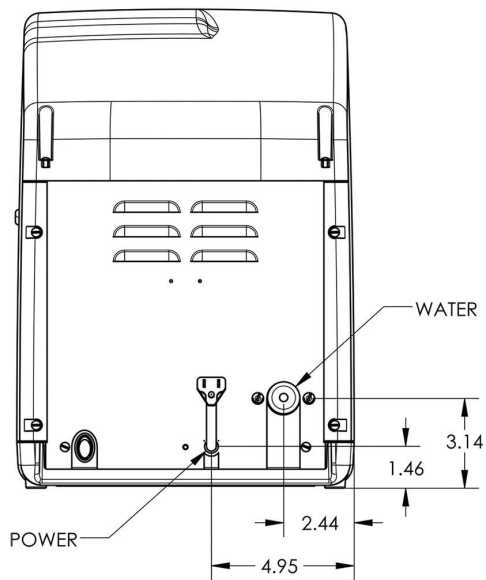

## Plumbing Requirements

PSI	kPa	Fitting Supplied	Water Flow Required (GPM)
20-90	138-621	1/4" Male Flare Fitting	-

Created on:  
08/09/2018

	Unit			Shipping				
	Width	Height	Depth	Width	Height	Depth	Weight	Volume
English	11.7 in.	16.8 in.	20.6 in.	14.3 in. in.	18.3 in. in.	24.8 in. in.	34.700 lbs	3.732 ft <sup>3</sup>
Metric	29.7 cm	42.7 cm	52.3 cm	36.2 cm cm	46.4 cm cm	63.0 cm cm	15.740 kgs	0.106 m <sup>3</sup>