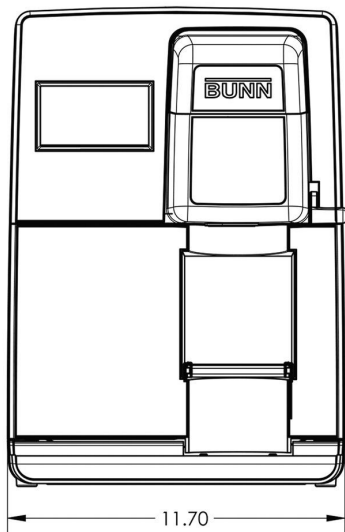

Created on:  
08/09/2018

	Unit			Shipping				
	Width	Height	Depth	Width	Height	Depth	Weight	Volume
English	11.7 in.	16.8 in.	20.6 in.	14.3 in. in.	18.3 in. in.	24.8 in. in.	34.700 lbs	3.732 ft <sup>3</sup>
Metric	29.7 cm	42.7 cm	52.3 cm	36.2 cm cm	46.4 cm cm	63.0 cm cm	15.740 kgs	0.106 m <sup>3</sup>