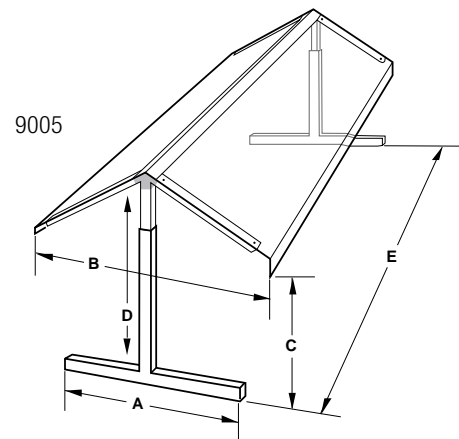

### FIVE★STAR™ BUFFET BARS

shown on page 81

Material: Polyethylene

Product Number	Int/Ext Length	Int/Ext Width	Depth/Height
7670	38.87/44.00	19.87/24.87	4.62/6.62
7671	65.00/70.63	19.12/24.87	4.62/6.62

### SNEEZE GUARDS

shown on page 81

Material: Acrylic, Aluminum

Product Number	Length	Depth
<b>Single-Sided Sneeze Guards</b> Height 26", Clearance from tabletop 14-1/2"		
9148	48.00	12.19
9160	60.00	12.19
9172	73.37	12.19
<b>Single-Sided Adjustable Sneeze Guards</b> Adjust lowest edge of guard from 10-1/2" to 16-1/2" from tabletop		
9224	24.25	12.44
9248	48.25	12.44
9260	60.25	12.44
9272	73.62	12.44
<b>End Panel Sneeze Guards</b>		
9051	14.00	10.00
9052	28.04	9.90

### SINGLE-SIDED SNEEZE GUARD

Dim. US	Standard 9148, 9160, 9172	Adjustable 9224, 9248, 9260, 9272
A	12.18	12.44
B	16.62	16.44
C	1.31	1.31
D	15.31	11.75 - 17.81
E	24.69	21.12 - 26.94

### DOUBLE-SIDED SNEEZE GUARD

Dim. US	Standard 9710, 9712	Adjustable 9720, 9722
A	22.37	22.37
B	29.12	29.12
C	15.25	11.25 - 21.25
D	25.37	18.00 - 28.25
E	9710 - 48.00 9712 - 73.37	9720 - 48.25 9722 - 73.62