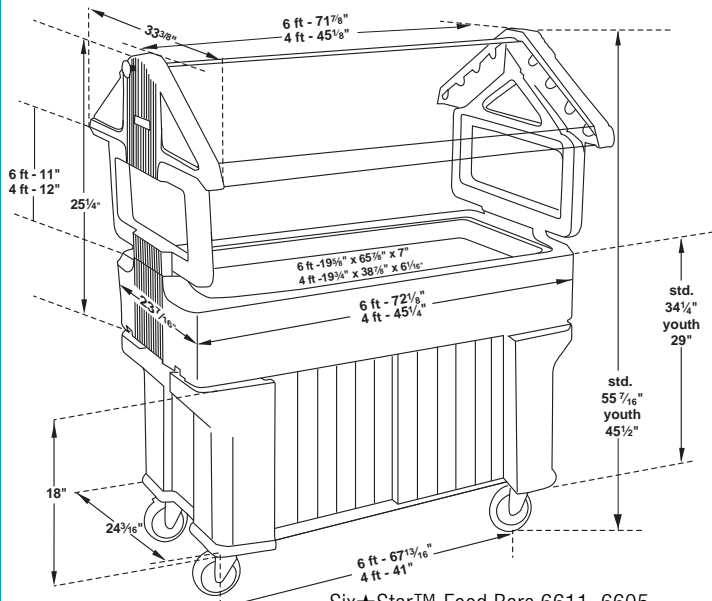

## MAXIMIZER™ ORGANIZERS

shown on page 79

Material: ABS

Product Number	Overall Length	Overall Width	Overall Height
7731	20.85	26.00	0.25
7734	20.85	26.00	0.25
7741	20.85	26.00	0.25

## SIX★STAR™ PORTABLE FOOD BARS

shown on page 80

Material: Polyethylene

Product Number	Overall Length	Overall Width	Overall Height
6605	45.25	23.68	51.00
6606	72.12	23.68	51.00
6611	72.12	23.68	51.00
6607	45.25	23.68	45.50
6608	72.12	23.68	45.50

## SIX★STAR™ TRAY SLIDES, END SHELF

shown on page 80

Material: Polyethylene

Product Number	Length	Width	Height
6620	44.00	9.00	2.00
6621	68.75	8.50	1.75
6625	20.62	15.87	1.75

Six★Star™ Food Bars 6611, 6605, 6606, 6607, 6608, 6600, 6601