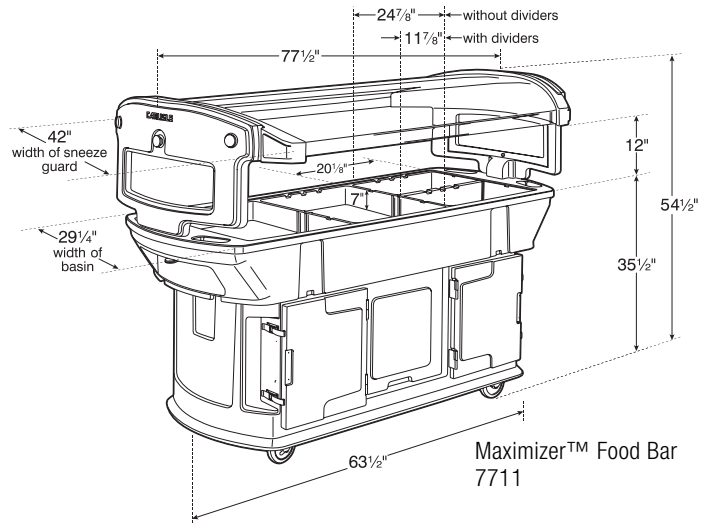

Coldmaster® Standard Lids (Acrylic)

Product Number	Length	Width	Height
CM1125	20.65	12.68	0.13
CM1126	12.76	10.38	0.13
CM1127	12.72	6.90	0.13
CM1128	6.85	6.27	0.13

Coldmaster® Coldpans and Lids (ABS)

Product Number	Inside L/W	Outside L/W	Inside/ Outside Ht.	Capacity
CM1042	19.80	24.04	6.02	24.1 qt
	11.77	16.03	7.50	—
CM1040	19.65	22.38	4.19	15.9 qt
	11.55	14.23	5.53	—
CM1042LP	—	24.25	1.00	—
	—	16.18	—	—
CM1043	18.12	21.91	6.00	12.5 qt
	5.97	9.79	7.50	—
CM1045	11.96	15.60	6.30	7.5 qt
	6.18	9.80	7.25	—
CM1046	13.11	16.89	6.09	16.0 qt
	11.93	15.72	7.30	—

Coldmaster® Pan/Organizer

Product Number	Inside L/W	Outside L/W	Inside/ Outside Ht.	Capacity
CM1049	19.80	24.04	6.02	24.1 qt
	11.77	16.03	7.50	—

Coldmaster® Coldcorks and Accessories

Product Number	Inside Diameter	Outside Diameter	Inside/ Outside Ht.	Capacity
CM1030 (PPY)	5.25	7.31	6.31/7.12	2.0 qt
CM1031 (PPY)	6.09	6.43	—	—
CM1034 (Acrylic)	4.79	6.62	—	—
CM1032 (Acrylic)	—	6.25	—	—
CM1033 (Acrylic)	—	6.25	—	—
CM1033P (Acrylic)	—	6.25	—	—
CM1035 (Top: HDPE; Outer: PPY; Tube: LLPE)	—	—	—	0.5 or 1.0 oz
CM1037 (HDPE)	—	—	10.25	1.0 oz
CM1036 (LLPE)	—	—	—	—

Coldmaster® Coldbowl

Product Number	Inside Diameter	Outside Diameter	Inside/ Outside Ht.	Capacity
CM1050 (ABS)	14.75	18.06	4.50/5.18	12.0 qt

MAXIMIZER™ FOOD BAR

shown on page 79

Material: Polyethylene

Product Number	Total Height	Total Length	Total Width
7711	54.50	93.00 (end shelf upright)	48.25 (tray slides upright)

MAXIMIZER™ TRAY SLIDE, END SHELF

shown on page 79

Material: Polyethylene

Product Number	Length	Width	Height
7721	68.75	8.50	1.75
7725	17.63	25.00	1.63

MAXIMIZER™ ORGANIZERS

shown on page 79

Material: ABS

Product Number	Overall Length	Overall Width	Overall Height
7731	20.85	26.00	0.25
7734	20.85	26.00	0.25
7741	20.85	26.00	0.25

SIX★STAR™ PORTABLE FOOD BARS

shown on page 80

Material: Polyethylene

Product Number	Overall Length	Overall Width	Overall Height
6605	45.25	23.68	51.00
6606	72.12	23.68	51.00
6611	72.12	23.68	51.00
6607	45.25	23.68	45.50
6608	72.12	23.68	45.50

SIX★STAR™ TRAY SLIDES, END SHELF

shown on page 80

Material: Polyethylene

Product Number	Length	Width	Height
6620	44.00	9.00	2.00
6621	68.75	8.50	1.75
6625	20.62	15.87	1.75