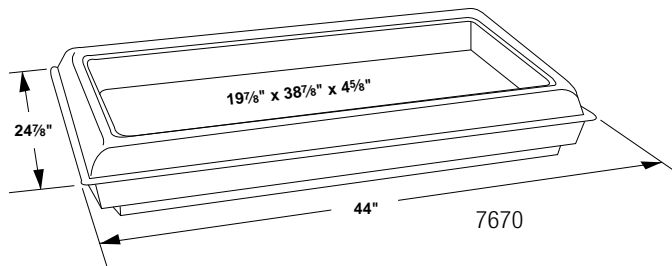

## MAXIMIZER™ ORGANIZERS

shown on page 79

Material: ABS

Product Number	Overall Length	Overall Width	Overall Height
7731	20.85	26.00	0.25
7734	20.85	26.00	0.25
7741	20.85	26.00	0.25

## SIX★STAR™ PORTABLE FOOD BARS

shown on page 80

Material: Polyethylene

Product Number	Overall Length	Overall Width	Overall Height
6605	45.25	23.68	51.00
6606	72.12	23.68	51.00
6611	72.12	23.68	51.00
6607	45.25	23.68	45.50
6608	72.12	23.68	45.50

## SIX★STAR™ TRAY SLIDES, END SHELF

shown on page 80

Material: Polyethylene

Product Number	Length	Width	Height
6620	44.00	9.00	2.00
6621	68.75	8.50	1.75
6625	20.62	15.87	1.75

Six★Star™ Food Bars 6611, 6605, 6606, 6607, 6608, 6600, 6601

### SIX★STAR™ TABLETOP FOOD BARS

shown on page 80

Material: Polyethylene

Product Number	Length	Width	Height
6600	45.25	23.68	25.25
6601	72.12	23.68	25.25