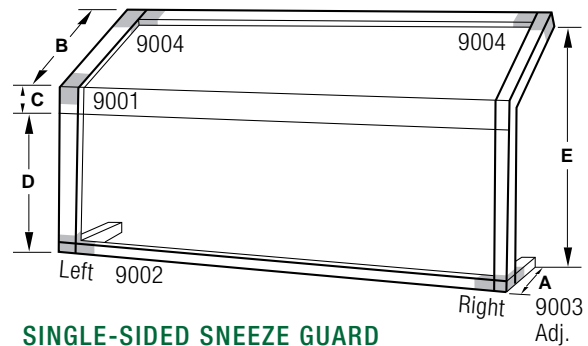

### SIX★STAR™ TABLETOP FOOD BARS

shown on page 80

Material: Polyethylene

Product Number	Length	Width	Height
6600	45.25	23.68	25.25
6601	72.12	23.68	25.25

### FIVE★STAR™ BUFFET BARS

shown on page 81

Material: Polyethylene

Product Number	Int/Ext Length	Int/Ext Width	Depth/Height
7670	38.87/44.00	19.87/24.87	4.62/6.62
7671	65.00/70.63	19.12/24.87	4.62/6.62

### SNEEZE GUARDS

shown on page 81

Material: Acrylic, Aluminum

Product Number	Length	Depth
<b>Single-Sided Sneeze Guards</b> Height 26", Clearance from tabletop 14-1/2"		
9148	48.00	12.19
9160	60.00	12.19
9172	73.37	12.19
<b>Single-Sided Adjustable Sneeze Guards</b> Adjust lowest edge of guard from 10-1/2" to 16-1/2" from tabletop		
9224	24.25	12.44
9248	48.25	12.44
9260	60.25	12.44
9272	73.62	12.44
<b>End Panel Sneeze Guards</b>		
9051	14.00	10.00
9052	28.04	9.90

### SINGLE-SIDED SNEEZE GUARD

Dim. US	Standard 9148, 9160, 9172	Adjustable 9224, 9248, 9260, 9272
A	12.18	12.44
B	16.62	16.44
C	1.31	1.31
D	15.31	11.75 - 17.81
E	24.69	21.12 - 26.94