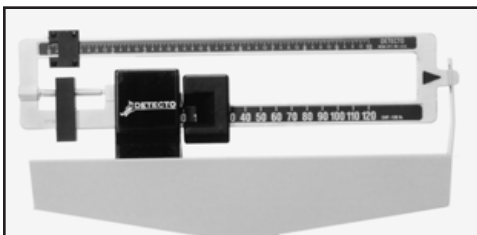

Model 4570 - 130 lb Capacity

Upper beam: 10 lb x 1 oz
Lower beam: 120 lb x 10 lb
Height: 27"
Platform: 10 1/2" x 14 1/2"
Shipping weight: 46 lb