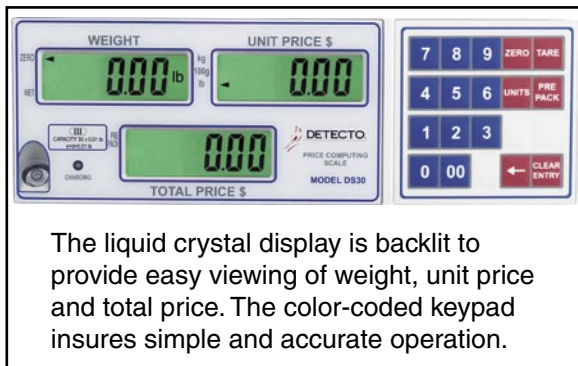

Simple and Economical, Yet Tough and Portable

The built-in rechargeable battery supply not only monitors the battery life, but also recharges the battery while the scale is in operation ensuring no unexpected "down time". Pressing the PrePack key, after the unit price has been entered, retains that price for repetitive price-computing making the operator's job even more simple.

Adjustable, nonskid feet and internal bubble level ensure steady weighing. The smooth lines of the molded poly enclosure, lift-off stainless steel commodity tray and sealed membrane keypad make cleaning an easy chore. These scales include a standard 3 prong AC cord - no large AC adapter to take up valuable wall space. For added protection, the DS series includes a dust/debris cover and a water well under the platter to further prevent against moisture and accidental spills.

These scales meet all requirements of Handbook 44, issued by the National Institute of Standards and Technology and has been issued the Certificate of Conformance number 04-085.

Cardinal Scale reserves the right to improve, enhance, or modify features and specifications without prior notice.

DETECTO
A Division of Cardinal Scale Manufacturing Co.
203 E. Daugherty, Webb City, MO 64870 USA
Ph: 417-673-4631 or 1-800-641-2008 Fax: 417-673-5001
www.DetectoScale.com

SPECIFICATIONS

Capacity:	
DS-6:	6 lb x .002 lb (3 kg x .001 kg)
DS-12:	12 lb x .005 lb (6 kg x .002 kg)
DS-30:	30 lb x .01 lb (15 kg x .005 kg)
DS-60:	60 lb x .02 lb (30 kg x .01 kg)
Display:	.75" high LCD with backlight
Weight:	5 digits
Unit Weight:	5 digits
Total Price:	6 digits
Dimensions:	11.75" W x 12.63" D x 4.25" H 298mm W x 321mm D x 108mm H
Platform Size:	11.38" W x 8.25" D 289mm x 210mm
Zero:	Established on power up and maintained by auto-zero circuitry
Power:	Rechargeable battery pack or 115 VAC 50/60Hz or 230 VAC 50/60Hz
Operating Temperature:	32 - 104°F (0° - 40°C)
Ship Weight:	13 lb (6 kg)

Sold By: