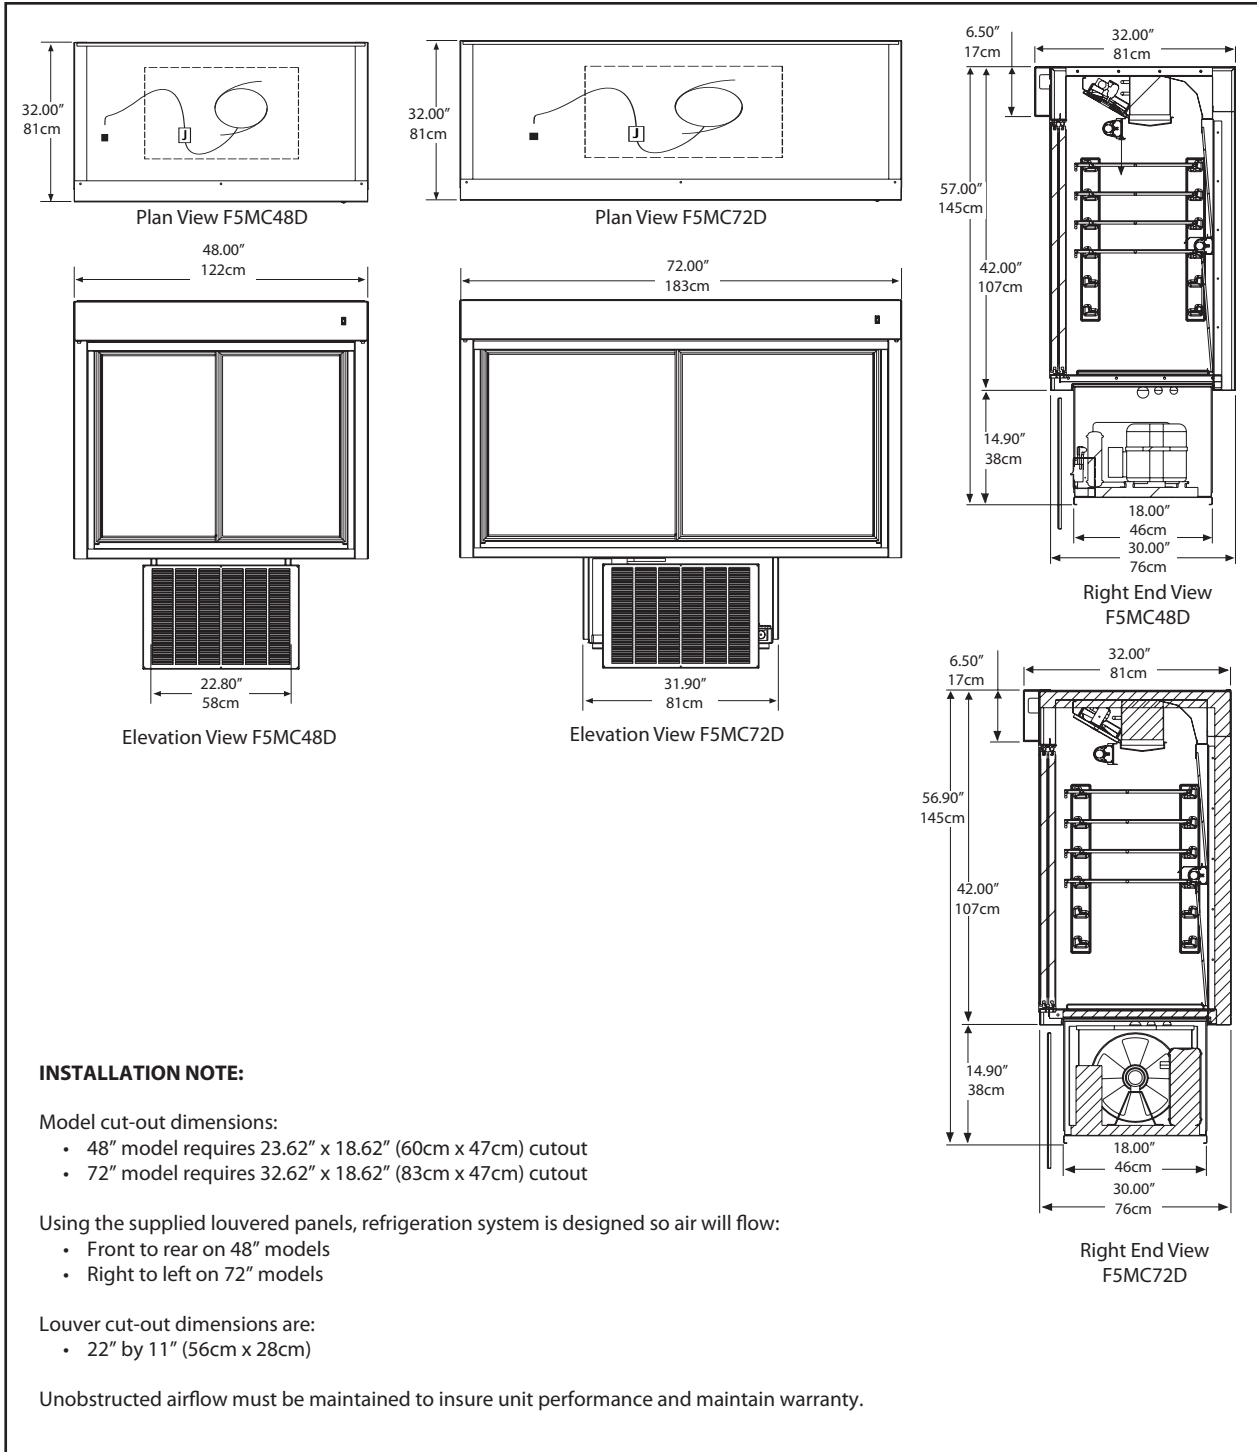

Models

- F5MC48D 32" deep self-contained drop in display section
- F5MC72D 32" deep self-contained drop in display section

F5MC72D

Standard Features

- Display exterior sides are made of 18-gauge stainless steel
- Galvanized steel reinforced ABS plastic interior sides with molded shelf supports
- (4) adjustable epoxy coated wire shelves
- On/off switch for the display section light(s)
- Top mount coil with multiple fans circulating the air throughout the cabinet
- Display section runs off a thermostatic control
- Sliding and removable self-closing 0.50" thick argon filled, low-E, warm edge insert, thermopane glass doors with left and right vertical gasket
- High density environmentally friendly, Kyoto Protocol Compliant, Non ODP (Ozone Depletion Potential), Non GWP (Global Warming Potential) polyurethane foam throughout unit
- Single service display section with mirrored back
- Environmentally friendly HFC-404A refrigerant
- One year parts and 90 day labor standard warranty

Back has 2" thick panel, constructed on 22-gauge stainless steel interior, 2" of high-density polyurethane foam and 22-gauge galvanized steel exterior. Interior of back panel has (2) angled glass mirrors.

F5 Servview Drop In

32" Deep Mirrored Self-Contained Refrigerated Display Cases

Specifications

Model	Shelf Area	Volume	H.P.	Sys. Cap BTU/Hour	Cabinet Load BTU/Hour	V/Hz/Ph	Amps	Nema Plug	Ship Weight
F5MC48D	26.0ft ²	19.0ft ³	1/2	3160	1215	115/60/1	12.0	5-15P	590lbs/268kg
F5MC72D	40.5ft ²	29.4ft ³	3/4	5758	1783	115/60/1	16.0	5-20P	790lbs/358kg