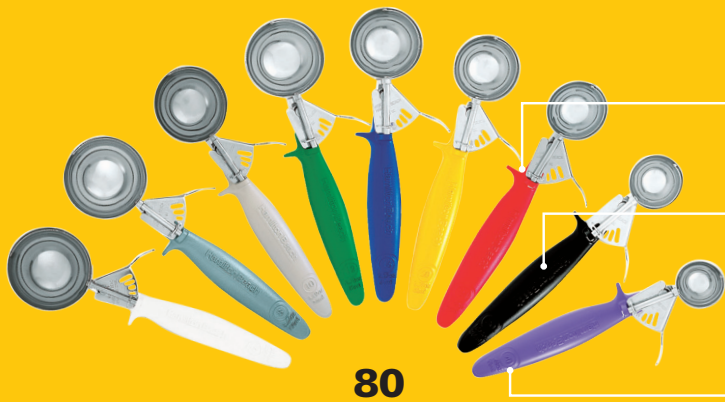

Color-Coded Handles

Pan Rest™ Feature, Ergonomic Grip
and Imprinted Capacity On All 80
Dishers

78

80

For more Good Thinking[®] visit www.commercial.hamiltonbeach.com

78 Dishers

- Heavy-Duty Stainless Steel** - The bowl, thumb lever, and spring are made of stainless steel for long life and easy cleanup in the dishwasher.
- Heavy-Duty Spring Action** - The heavy-duty stainless steel spring allows for ease of operation and long-lasting durability.
- Color-Coded Handles** - Designed for instant identification and improved service, the color-coded handles let you streamline your foodservice operation. Bright, identifiable colors help maintain portion control, and make disher size selection quick and easy.

80 Deluxe Dishers

80 dishers have all the features of the 78 line plus these extras:

- Pan Rest™ Feature** - These convenient notches let dishers rest on the edge of pans to help prevent slippage that could slow down service.
- Ergonomic Grip** - Handles are shaped for a comfortable grip that helps reduce hand and arm fatigue.
- Imprinted Capacity** - With the capacity clearly molded onto each handle, there's never a question which size disher is being used.