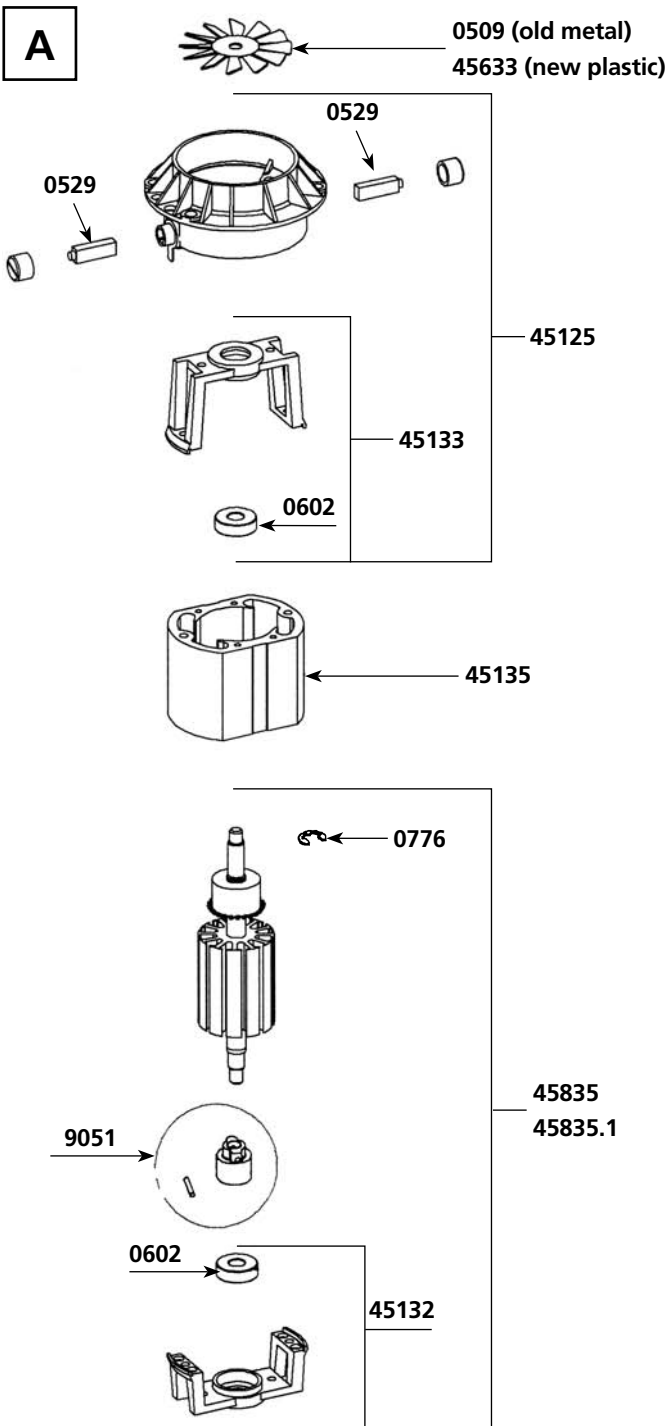

Parts list

Code List $ Price

	Code	List $	Price
Circuit board 115 V	45620.1	129,65	
Top housing (orange plastic piece)	45706	19,69	
Screws control case set	45706.1	2,07	
Lower housing (orange plastic piece)	45707	18,09	
Lock button rubber cap (unit)	45708	3,22	
Rubber button cap (unit)	45710	3,05	
Lower housing w/ screws	45711	34,94	
Sleeve & complete handle & label & cap	45830	125,99	
Lower housing (aluminum)	45831	339,06	
Foot assembly w/ bearing assembly	45832	389,94	
Shaft, ball bearing + coupler	45833	154,60	
Kit w/ shaft, lower bearing, coupler, cutter	45834	250,20	
Rotor 230 V	45835	379,39	
Rotor 115 V	45835.1	379,39	
Motor 230 V (complete)	45836	589,61	
Motor 115 V (complete)	45836.1	589,61	
Complete foot assembly	45840	586,94	
Ball bearing sleeve	7912	3,72	
Power cord 230 V	9011.1	32,42	
Coupler for shaft	9028	9,37	
Power cord 115 V	9040.1	35,41	
Coupling casing + pin	9051	14,88	
Power cord (Australian)	9066.1	66,84	
Power cord (English)	9067.1	62,35	
Lower bearing screws (3)	9902	1,24