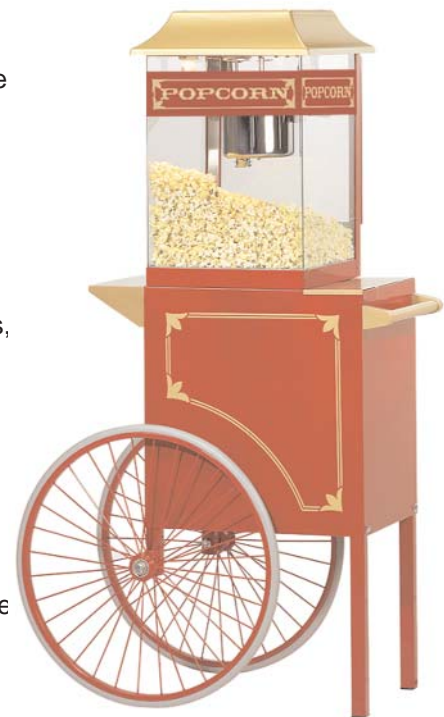

Warranty:

The *Mini JetStar* 4oz popper is covered by Star's one year parts and labor warranty.

Model J4R
on JPC-4/6