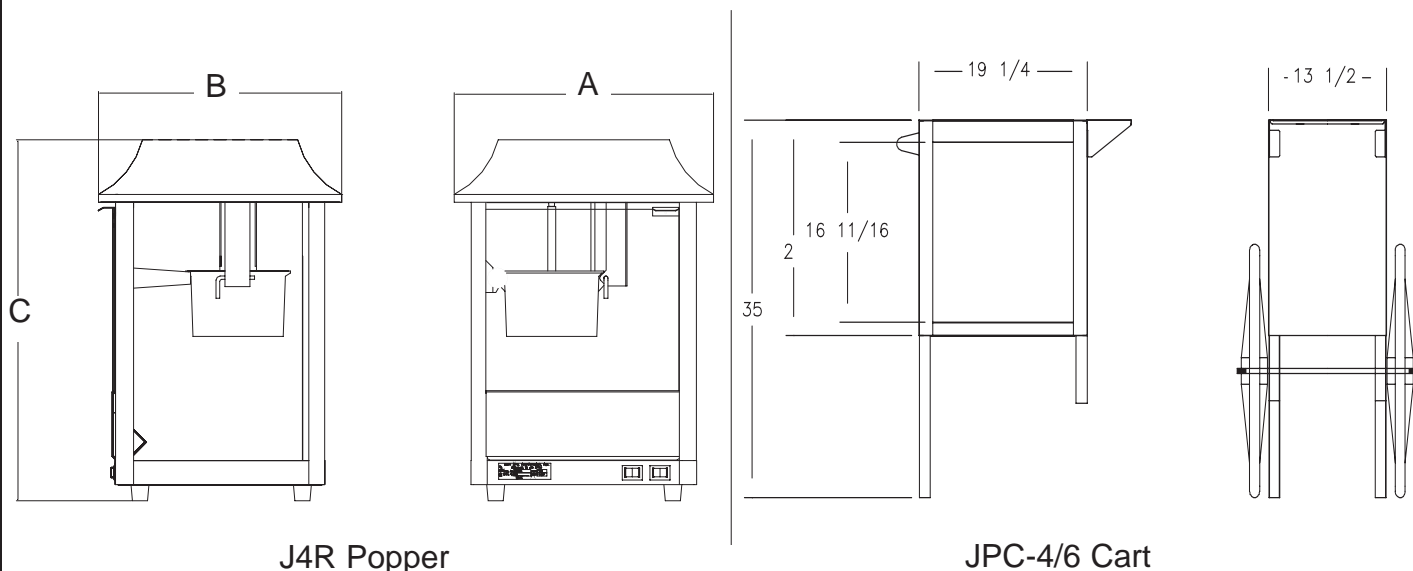

MINI JETSTAR POPCORN POPPER & CART

Model J4R & JPC-4/6

Mini Jet Star 4 oz. Popper

J4R Popper

JPC-4/6 Cart

Specifications

Model No.	Servings Per Hour	Dimensions			Approximate Weight	
		(A) Width Inches (cm)	(B) Depth Inches (cm)	(C) Height Inches (cm)	Installed lbs. (kg)	Shipping lbs. (kg)
J4R	115 - 1 oz	15-7/8 (40.3)	14-7/8 (37.8)	23-3/4 (60.0)	25 (11.3)	36 (16.2)

Electrical Data

Model No.	Voltage	Total Wattage	Plug Type
J4R	120V 230V (International)	1130	NEMA 5-15P CEE-7/VII

Accessory

Model No.	Description	Dimensions			Shipping Weight	
		Width Inches (cm)	Depth Inches (cm)	Height Inches (cm)	Installed lbs. (kg)	Shipping lbs (kg)
JPC-4/6	Cart for J4R & 39 Popcorn Machines	13-1/2 (34.3)	19-1/4 (48.9)	35 (88.9)	42 (19.1)	50 (22.7)

Typical Specifications

The 4 oz. popper cabinet has a one-piece clear polycarbonate wrap body and has a 3/16" thick polycarbonate door with a one-piece hinge to stand up to commercial use. Outfitted with a 1000 watt, 4 oz. capacity, aluminum popping kettle with stainless steel exterior shell. 50 watt flood light supplied with unit. 50 watt heated corn pan. Popper is complete with a 6' lead in cord with NEMA 5-15P. Unit is approved by CUL, UL for Commercial use and CEE7-7 for international. Printed in the U.S.A.