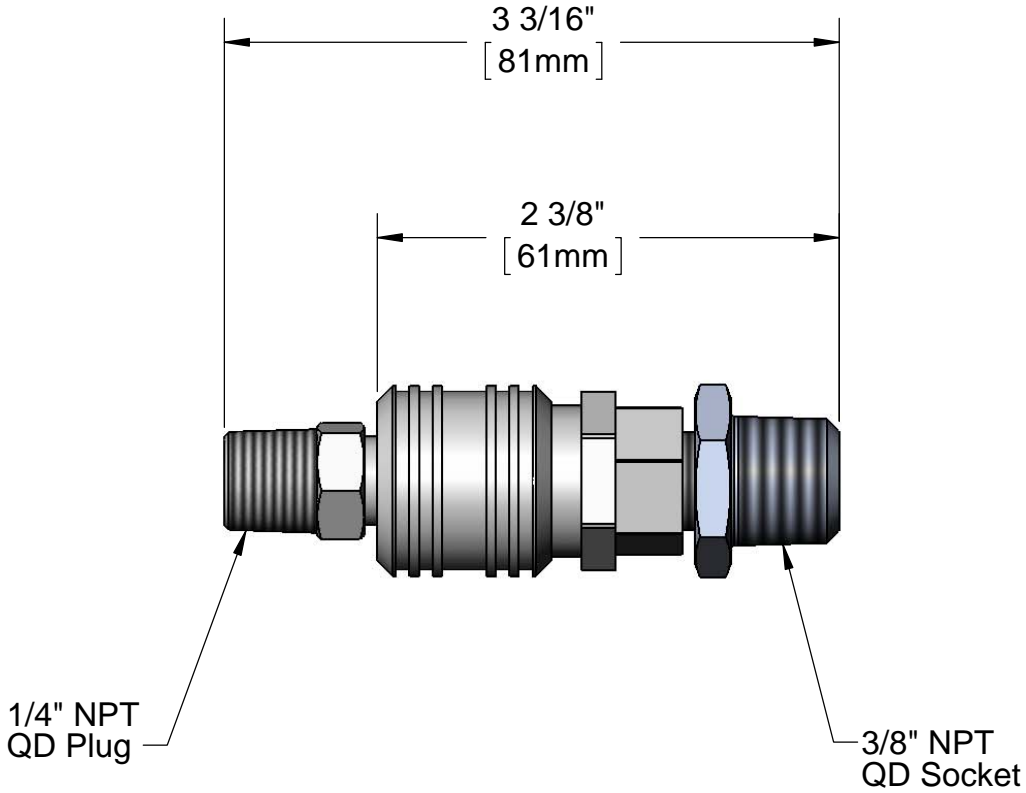

This Space for Architect/Engineer Approval

Job Name _____ Date _____

Model Specified _____ Quantity _____

Customer/Wholesaler _____

Contractor _____

Architect/Engineer _____

When 1/4" NPT Plug is removed from QD Socket, flow is automatically shut off.

Product Specifications:
Quick-Disconnect Coupling Set
(Stainless Steel)

Drawn JRM	Checked DHL	Approved JHB
Scale: 1:1		Date: 12/21/11