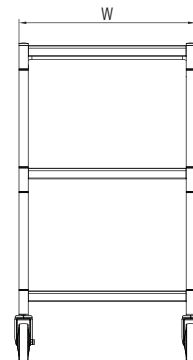

Available W/H :

Approval :

BUS CART

Stainless Steel Equipment

HIGH QUALITY 304 STAINLESS STEEL BODY

Model : TBUS-

≡ FEATURES & BENEFITS ≡

- ALL 304 STAINLESS STEEL INCLUDING HANDLE
- 1 1/2" LEADGE ON EVERY SIDE OF SHELF
- ENTIRE CART IS PACKED IN ONE BOX
- 4" RUBBER CASTERS
- ECONOMIC MODELS AVAILABLE (430 S/S)

(unit : inch)

Model *	Overall Size			Dimension						Net Weight † (lbs.)
	L	W	H	A	B	C	D	E	F	
TBUS-1524	24	15	34 3/8	24	15	25	16	28 1/2	29	25
TBUS-1524E	24	15	34 3/8	24	15	25	16	28 1/2	29	25
TBUS-1828	28	18	34 3/8	28	18	28 7/8	18 7/8	32 1/2	29	30
TBUS-1828E	28	18	34 3/8	28	18	28 7/8	18 7/8	32 1/2	29	30
TBUS-2133	33	17 3/4	34 3/8	33	21	33 7/8	18 7/8	37 1/2	29	40
TBUS-2133	33	17 3/4	34 3/8	33	21	33 7/8	18 7/8	37 1/2	29	40