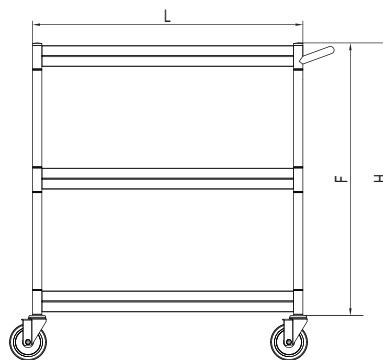

Available W/H :

Approval :

BUS CART

Stainless Steel Equipment

HIGH QUALITY 304 STAINLESS STEEL BODY

Model : TBUS-

≡ FEATURES & BENEFITS ≡

- ALL 304 STAINLESS STEEL INCLUDING HANDLE
- 1 1/2" LEADGE ON EVERY SIDE OF SHELF
- ENTIRE CART IS PACKED IN ONE BOX
- 4" RUBBER CASTERS
- ECONOMIC MODELS AVAILABLE (430 S/S)

(unit : inch)

Model *	Overall Size			Dimension						Net Weight † (lbs.)
	L	W	H	A	B	C	D	E	F	
TBUS-1524	24	15	34 3/8	24	15	25	16	28 1/2	29	25
TBUS-1524E	24	15	34 3/8	24	15	25	16	28 1/2	29	25
TBUS-1828	28	18	34 3/8	28	18	28 7/8	18 7/8	32 1/2	29	30
TBUS-1828E	28	18	34 3/8	28	18	28 7/8	18 7/8	32 1/2	29	30
TBUS-2133	33	17 3/4	34 3/8	33	21	33 7/8	18 7/8	37 1/2	29	40
TBUS-2133	33	17 3/4	34 3/8	33	21	33 7/8	18 7/8	37 1/2	29	40