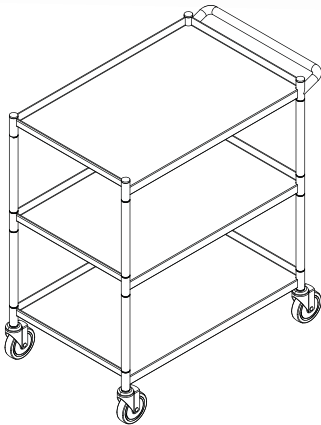

Available W/H :

Approval :

BUS CART

Stainless Steel Equipment

HIGH QUALITY 304 STAINLESS STEEL BODY

Model : TBUS-

≡ FEATURES & BENEFITS ≡

- ALL 304 STAINLESS STEEL INCLUDING HANDLE
- 1 1/2" LEADGE ON EVERY SIDE OF SHELF
- ENTIRE CART IS PACKED IN ONE BOX
- 4" RUBBER CASTERS
- ECONOMIC MODELS AVAILABLE (430 S/S)

(unit : inch)

Model *	Overall Size			Dimension						Net Weight † (lbs.)
	L	W	H	A	B	C	D	E	F	
TBUS-1524	24	15	34 3/8	24	15	25	16	28 1/2	29	25
TBUS-1524E	24	15	34 3/8	24	15	25	16	28 1/2	29	25
TBUS-1828	28	18	34 3/8	28	18	28 7/8	18 7/8	32 1/2	29	30
TBUS-1828E	28	18	34 3/8	28	18	28 7/8	18 7/8	32 1/2	29	30
TBUS-2133	33	17 3/4	34 3/8	33	21	33 7/8	18 7/8	37 1/2	29	40
TBUS-2133	33	17 3/4	34 3/8	33	21	33 7/8	18 7/8	37 1/2	29	40