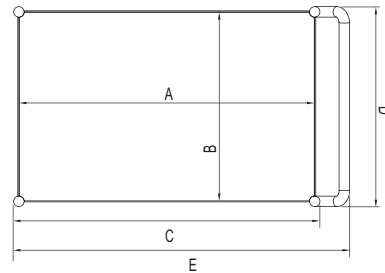

Available W/H :

Approval :

BUS CART

Stainless Steel Equipment

HIGH QUALITY 304 STAINLESS STEEL BODY

Model : TBUS-

≡ FEATURES & BENEFITS ≡

- ALL 304 STAINLESS STEEL INCLUDING HANDLE
- 1 1/2" LEADGE ON EVERY SIDE OF SHELF
- ENTIRE CART IS PACKED IN ONE BOX
- 4" RUBBER CASTERS
- ECONOMIC MODELS AVAILABLE (430 S/S)

(unit : inch)

Model *	Overall Size			Dimension						Net Weight † (lbs.)
	L	W	H	A	B	C	D	E	F	
TBUS-1524	24	15	34 3/8	24	15	25	16	28 1/2	29	25
TBUS-1524E	24	15	34 3/8	24	15	25	16	28 1/2	29	25
TBUS-1828	28	18	34 3/8	28	18	28 7/8	18 7/8	32 1/2	29	30
TBUS-1828E	28	18	34 3/8	28	18	28 7/8	18 7/8	32 1/2	29	30
TBUS-2133	33	17 3/4	34 3/8	33	21	33 7/8	18 7/8	37 1/2	29	40
TBUS-2133	33	17 3/4	34 3/8	33	21	33 7/8	18 7/8	37 1/2	29	40