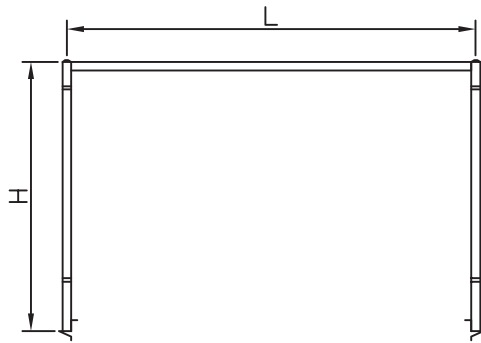

Over Shelf - Pizza Prep

Model : TSOS-P

FRONT VIEW

SIDE VIEW

TOP VIEW

(unit : inch)

Model	Ga.	W	L	H	Weight(lbs)
TSOS-P4	18	11 ³ / ₄	45 ¹ / ₄	30 ¹ / ₂	15
TSOS-P6	18	11 ³ / ₄	68 ¹ / ₄	30 ¹ / ₂	20