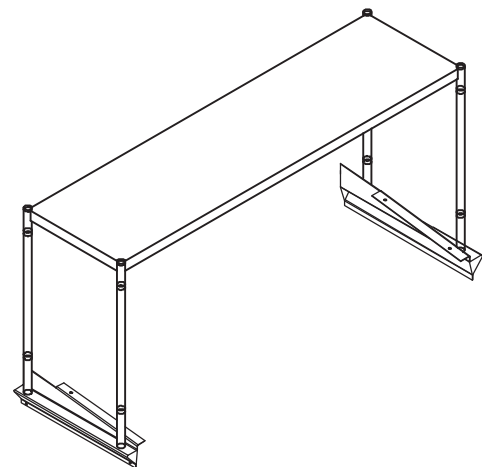

Over Shelf - Pizza Prep

Model : TSOS-P

FRONT VIEW

SIDE VIEW

TOP VIEW

(unit : inch)

Model	Ga.	W	L	H	Weight(lbs)
TSOS-P4	18	11 ³ / ₄	45 ¹ / ₄	30 ¹ / ₂	15
TSOS-P6	18	11 ³ / ₄	68 ¹ / ₄	30 ¹ / ₂	20