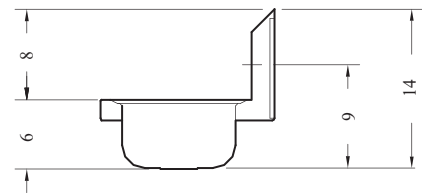

Model : TSS-1-H

*Faucet sold separately

FRONT VIEW

TOP VIEW

SIDE VIEW

(unit : inch)

Model	Ga.	Bowl Size (in.)			Overall Size (in.)			Net Weight *
		L	D	H	L	D	H	
TSS-1-H	18	14	10	6	17	15	14	5.9