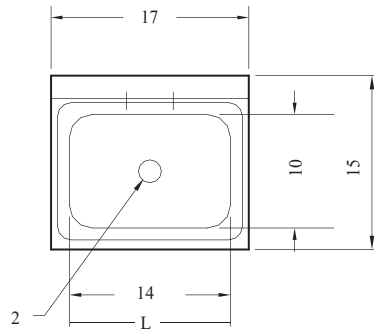

Model : TSS-1-H

*Faucet sold separately

FRONT VIEW

TOP VIEW

SIDE VIEW

(unit : inch)

Model	Ga.	Bowl Size (in.)			Overall Size (in.)			Net Weight *
		L	D	H	L	D	H	
TSS-1-H	18	14	10	6	17	15	14	5.9