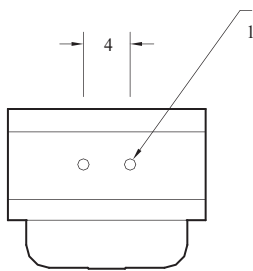

Model : TSS-1-H

*Faucet sold separately

FRONT VIEW

TOP VIEW

SIDE VIEW

(unit : inch)

Model	Ga.	Bowl Size (in.)			Overall Size (in.)			Net Weight *
		L	D	H	L	D	H	
TSS-1-H	18	14	10	6	17	15	14	5.9