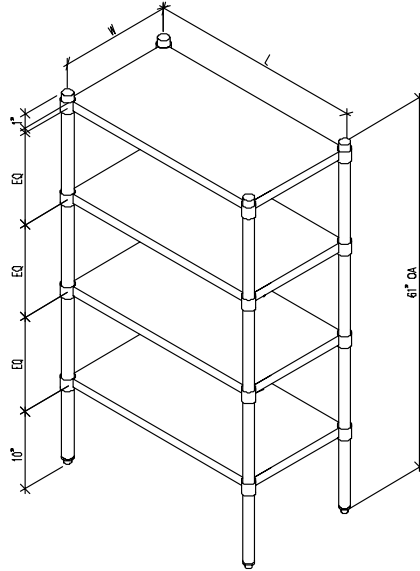

ES - Stainless Steel Shelving Medium Duty, Louvered or Solid

SPECIFICATION:

ES Model Medium Duty Shelving is produced from 16-gauge type 304 stainless steel. Shelf edges are turned down 90 degrees and in 45 degrees, with stainless steel gussets welded to corners and secured to posts with posi-loc screws.

*Price page 11-12

Specifications subject to change without notice.

P.O. Box 206
Copiague, NY 11726-0206

800-221-5644/631-789-8881
Fax: 631-789-3633

www.imcteddy.com

ES-30 1007

ES - Stainless Steel Shelving

Medium Duty, Louvered or Solid

SHELVING UNITS, LOUVERED OR SOLID

4-Tier Complete Unit, 61" O.A. Height (1549mm)

SOLID MODEL #	LOUVERED MODEL #	SIZE (W x L)	METRIC	WEIGHT (LBS)
ES-3018-4S	ES-3018-4L	18" x 30"	457 x 762	83
ES-3618-4S	ES-3618-4L	18" x 36"	457 x 914	90
ES-4218-4S	ES-4218-4L	18" x 42"	457 x 1067	98
ES-4818-4S	ES-4824-4L	18" x 48"	457 x 1219	113
ES-5418-4S	ES-5418-4L	18" x 54"	457 x 1372	120
ES-6018-4S	ES-6018-4L	18" x 60"	457 x 1524	128
ES-3021-4S	ES-3021-4L	21" x 30"	533 x 762	89
ES-3621-4S	ES-3621-4L	21" x 36"	533 x 914	97
ES-4221-4S	ES-4221-4L	21" x 42"	533 x 1067	105
ES-4821-4S	ES-4821-4L	21" x 48"	533 x 1219	122
ES-5421-4S	ES-5421-4L	21" x 54"	533 x 1372	130
ES-6021-4S	ES-6021-4L	21" x 60"	533 x 1524	138
ES-3024-4S	ES-3024-4L	24" x 30"	610 x 762	94
ES-3624-4S	ES-3624-4L	24" x 36"	610 x 914	104
ES-4224-4S	ES-4224-4L	24" x 42"	610 x 1067	113
ES-4824-4S	ES-4824-4L	24" x 48"	610 x 1219	130
ES-5424-4S	ES-5424-4L	24" x 54"	610 x 1372	140
ES-6024-4S	ES-6024-4L	24" x 60"	610 x 1524	149