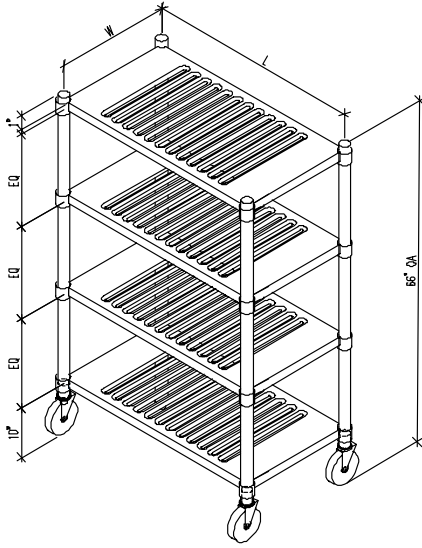

ES - Stainless Steel Shelving Medium Duty, Louvered or Solid

SPECIFICATION:

ES Model Medium Duty Shelving is produced from 16-gauge type 304 stainless steel. Shelf edges are turned down 90 degrees and in 45 degrees, with stainless steel gussets welded to corners and secured to posts with posi-loc screws.

Posts are 15/8" OD tubes, 16-gauge type 304 stainless steel, with top caps, and adjustable stainless steel feet. All shelving units and components are NSF-approved and all exposed surfaces finished brush satin.

*Price page 11-12

Specifications subject to change without notice.

P.O. Box 206
Copiague, NY 11726-0206

800-221-5644/631-789-8881
Fax: 631-789-3633

www.imcteddy.com

ES-30 1007

ES - Stainless Steel Shelving

Medium Duty, Louvered or Solid

SHELVING UNITS, LOUVERED OR SOLID

4-Tier Complete Unit, 61" O.A. Height (1549mm)

SOLID MODEL #	LOUVERED MODEL #	SIZE (W x L)	METRIC	WEIGHT (LBS)
ES-3018-4S	ES-3018-4L	18" x 30"	457 x 762	83
ES-3618-4S	ES-3618-4L	18" x 36"	457 x 914	90
ES-4218-4S	ES-4218-4L	18" x 42"	457 x 1067	98
ES-4818-4S	ES-4824-4L	18" x 48"	457 x 1219	113
ES-5418-4S	ES-5418-4L	18" x 54"	457 x 1372	120
ES-6018-4S	ES-6018-4L	18" x 60"	457 x 1524	128
ES-3021-4S	ES-3021-4L	21" x 30"	533 x 762	89
ES-3621-4S	ES-3621-4L	21" x 36"	533 x 914	97
ES-4221-4S	ES-4221-4L	21" x 42"	533 x 1067	105
ES-4821-4S	ES-4821-4L	21" x 48"	533 x 1219	122
ES-5421-4S	ES-5421-4L	21" x 54"	533 x 1372	130
ES-6021-4S	ES-6021-4L	21" x 60"	533 x 1524	138
ES-3024-4S	ES-3024-4L	24" x 30"	610 x 762	94
ES-3624-4S	ES-3624-4L	24" x 36"	610 x 914	104
ES-4224-4S	ES-4224-4L	24" x 42"	610 x 1067	113
ES-4824-4S	ES-4824-4L	24" x 48"	610 x 1219	130
ES-5424-4S	ES-5424-4L	24" x 54"	610 x 1372	140
ES-6024-4S	ES-6024-4L	24" x 60"	610 x 1524	149