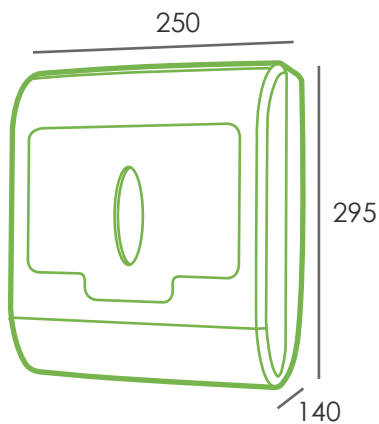

- Available in Ocean Blue or Pure White.
- ABS plastic.
- For C fold or Z fold hand towels.
- Level indicator.
- Key lockable.

Product code:
Blue **H19** White **H20**
Dimensions (mm):
H295 x W250 x D140
Boxed Quantity:
10