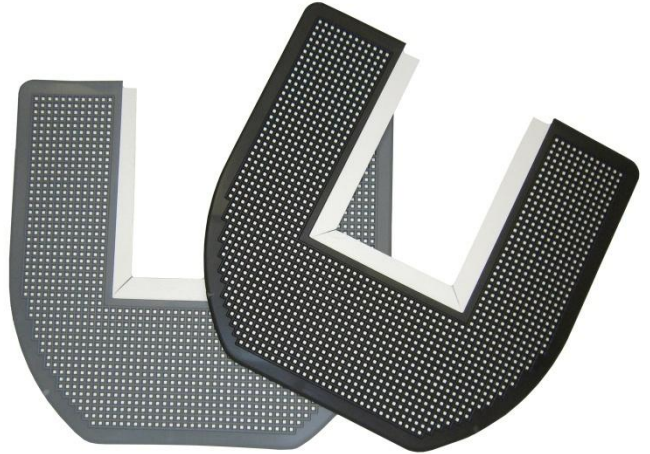

New Restroom Mats

Kleen Mats New From Continental!

167-1 and 167-2

168-1 and 168-2

Urinal and Commode Mats

Protection – Kleen Mats will protect all types of floor surfaces from the harmful effects of urine. Do away with those ugly yellow spots and stains. Extend the life of bathroom flooring.

Pays For Itself – CCP's new line of restroom mats will shave hundreds of dollars every year off the cost of restroom maintenance, all the while providing a safer, more sanitary way to deal with the problems of urine splash and drips around urinals and commodes.

Ease Of Maintenance – Kleen Mats make maintaining restrooms easier and faster. There's no need for multiple daily mopping to remove puddles and wet floors. When scheduled daily maintenance calls for wet mopping, these mats can be mopped over or removed for total floor cleaning.

Improved Appearance - Floor surfaces beneath urinals and commodes have long been the sore spot in every restroom's overall appearance. Urine odor caused by unsightly splashes and drips also creates a generally poor impression of a restroom's cleanliness.