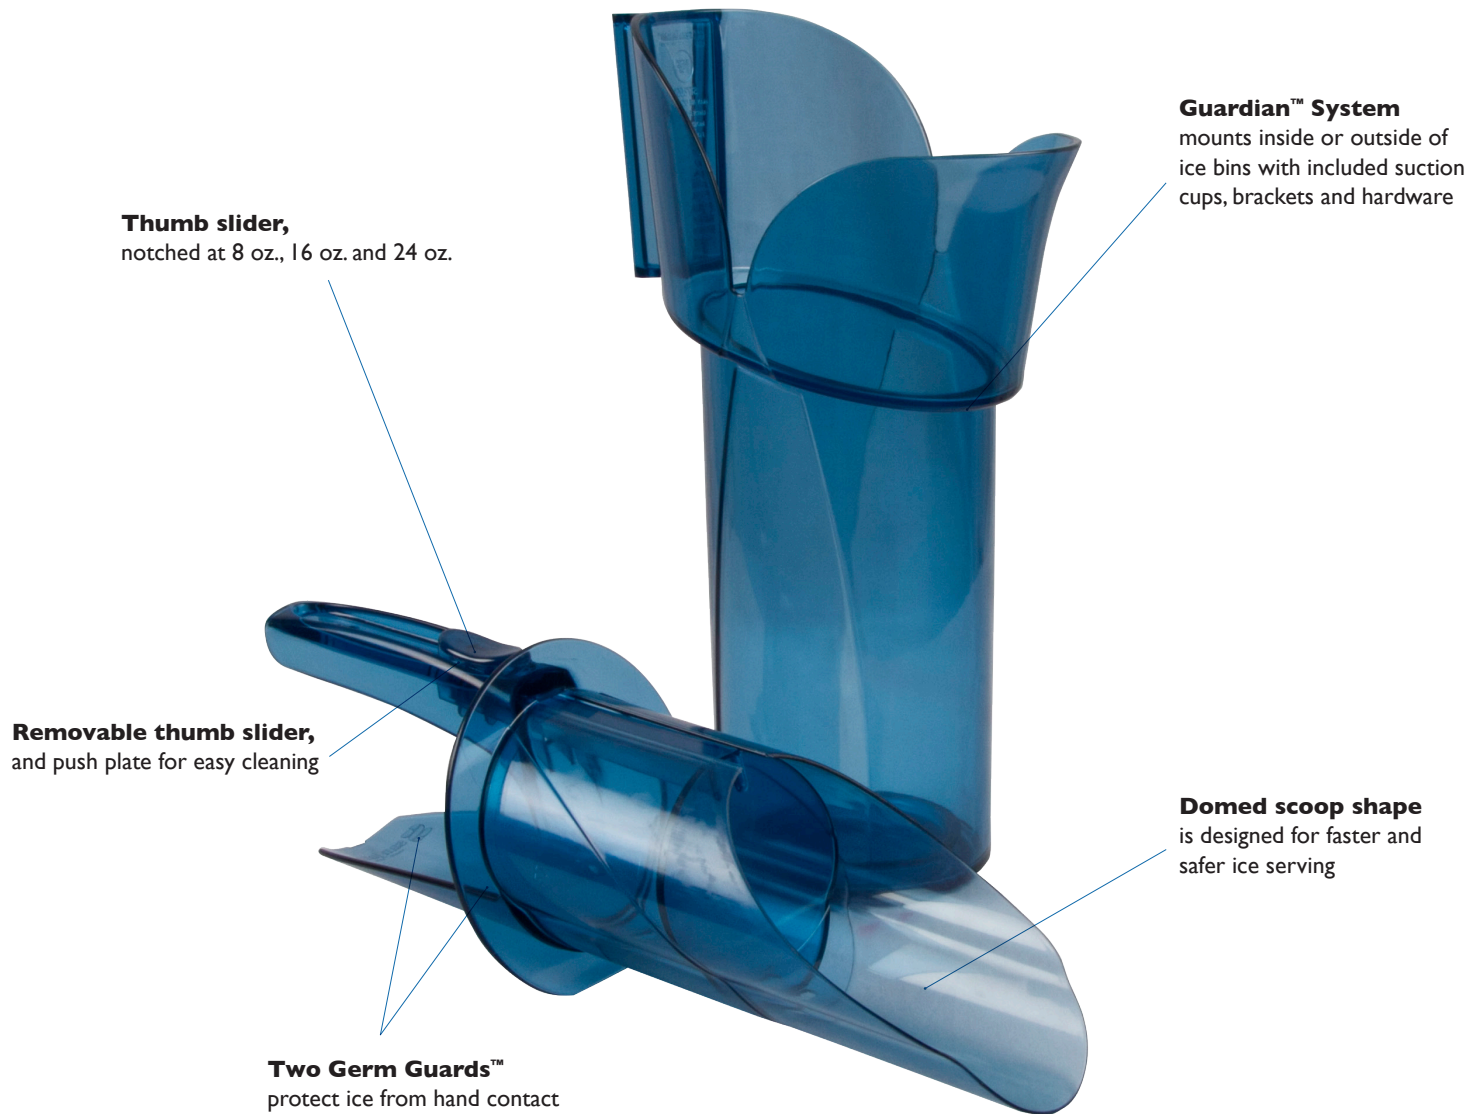

ADJUSTABLE SAF-T-SCOOP®

BENEFITS

ADJUSTABLE

DISPENSES 8 OZ., 16 OZ. AND 24 OZ. OF ICE TO MULTIPLE SIZES OF CUPS

TWO GERM GUARDS

PROTECT ICE FROM HAND CONTACT

Eliminate multiple sizes of scoops by using the Adjustable Saf-T-Ice Scoop®. Dispenses 8 oz., 16 oz. and 24 oz. of ice to multiple sizes of cups.

Adjustable Saf-T-Scoop® is designed for iced coffee drink applications and beverage stations. To select different measurements, simply adjust the thumb slider to match the amount you want and scoop. The Guardian™ holder provides dedicated safe and sanitary storage for Adjustable Saf-T-Scoop® when not in use.

 **san jamar**[®]
smart. safe. sanitary.

www.sanjamar.com

Item	Description
SI7850	Saf-T-Scoop® 8 oz., 16 oz., 24 oz., (236-710 ml) Scoop only
SI7800	Scoop and Guardian™ System 8 oz., 16 oz., 24 oz., (236-710 ml) (1) Adjustable Saf-T-Ice Scoop®, (1) Guardian holder with removable drainage cap, (1) set mounting tools