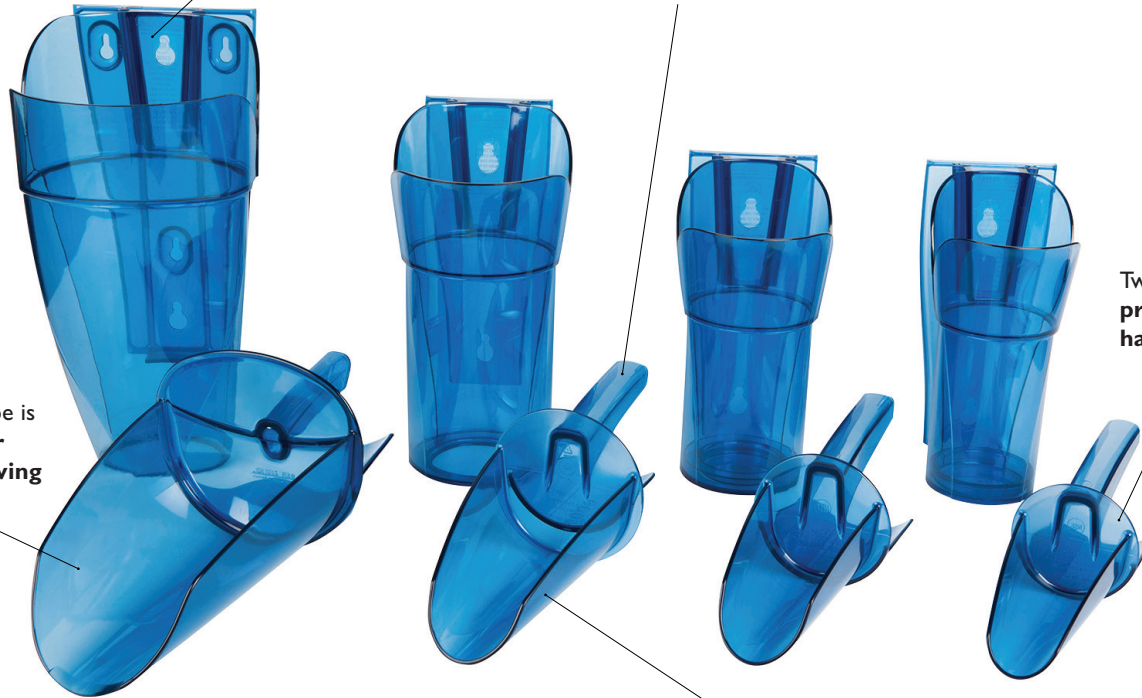

Saf-T-Scoop® & Guardian™ System

BENEFITS

TWO GERM GUARDS™
PROTECT ICE FROM HAND CONTACT

GUARDIAN™ SYSTEM
PROVIDES SAFE STORAGE FOR SAF-T-SCOOP®
WHEN NOT IN USE

GUARDIAN™ SYSTEM
CAN BE MOUNTED INSIDE OR
OUTSIDE ICE BINS

Protect ice from dangerous contact with knuckles and thumbs while scooping and serving, with the Saf-T-Scoop® & Guardian™ System.

Available in sizes designed for bar and beverage station applications and ice machines. Saf-T-Scoop's domed scoop design allows for faster and more accurate ice serving, saving time and reducing ice spill hazards. The Guardian™ holder provides dedicated safe and sanitary storage for Saf-T-Scoop® when not in use.

 **san jamar**
smart. safe. sanitary.

www.sanjamar.com

FEATURES

Saf-T-Scoop® & Guardian™ System

Guardian™ System **mounts inside or outside of ice bins** with included suction cups, brackets and hardware

Ergonomically angled handle provides balance and comfort

Domed scoop shape is designed for **faster and safer ice serving**

Two Germ Guards™ **protect ice from hand contact**

Durable polycarbonate construction

Item	Description
SI5000	Scoop Guardian™ System 6-10 oz.(177-295 ml) (1) Saf-T-Scoop®, (1) Guardian holder with removable drainage cap, (1) set mounting tools
SI5500	Saf-T-Scoop® 6-10 oz. (177-295 ml) (scoop only)
SI7000	Scoop Guardian™ System 12-16 oz. (355-473 ml) (1) Saf-T-Scoop®, (1) Guardian holder with removable drainage cap, (1) set mounting tools
SI7500	Saf-T-Scoop® 12-16 oz. (355-473 ml) (scoop only)
SI7700	Scoop Guardian™ System 20-24 oz. (591-710 ml) (1) Saf-T-Scoop®, (1) Guardian holder with removable drainage cap, (1) set mounting tools
SI7750	Saf-T-Scoop® 20-24 oz. (591-710 ml) (scoop only)
SI9000	Scoop Guardian™ System 64-86 oz. (1.9-2.5 L) (1) Saf-T-Scoop®, (1) Guardian holder with removable drainage cap, (1) set mounting tools
SI9500	Saf-T-Scoop® 64-86 oz. (1.9-2.5 L) (scoop only)