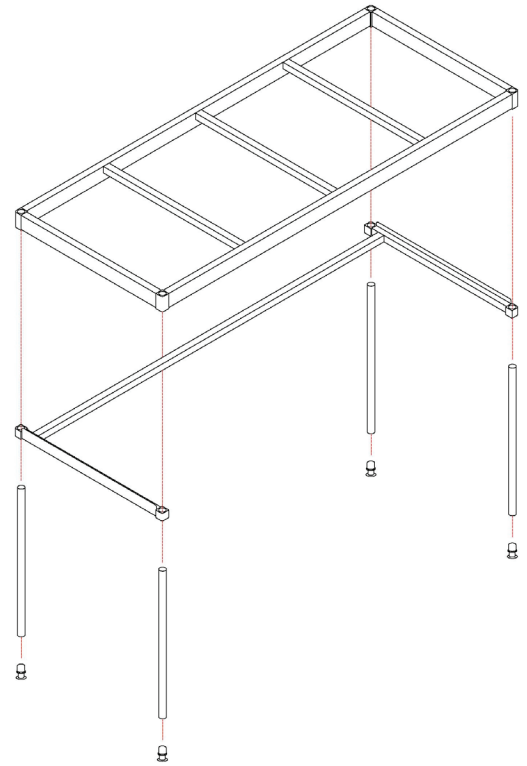

## Poly Top Tables

- Framework is constructed out of 1½" x 1½" x .070" wall tubing.
- Front and back of the top has 1½" x 3⅞" x .070" wall tubing.
- Table legs are constructed out of 1⅝" diameter pipe.
- Table tops are constructed out of ⅝" thick HDPE.
- Each table comes equipped with a mounting bracket for boat racks.
- Equipped with four NSF certified adjustable feet.
- Five-Year Guarantee against material defects and workmanship.
- Lifetime warranty against rust and corrosion.

Model No.	Size D-H-L	Ship Wt.	Model No. Undershelf	Ship Wt.
<b>SOLID POLY TOP (No Backsplash)</b>				
24P36KD	24" x 35½" x 36"	50#	24US36KD	8#
24P48KD	24" x 35½" x 48"	59#	24US48KD	11#
24P60KD	24" x 35½" x 60"	69#	24US60KD	14#
24P72KD	24" x 35½" x 72"	79#	24US72KD	16#
24P84KD	24" x 35½" x 84"	88#	24US84KD	19#
24P96KD	24" x 35½" x 96"	99#	24US96KD	22#
30P36KD	30" x 35½" x 36"	55#	30US36KD	10#
30P48KD	30" x 35½" x 48"	66#	30US48KD	13#
30P60KD	30" x 35½" x 60"	80#	30US60KD	17#
30P72KD	30" x 35½" x 72"	90#	30US72KD	20#
30P84KD	30" x 35½" x 84"	104#	30US84KD	23#
30P96KD	30" x 35½" x 96"	115#	30US96KD	27#
<b>POLY TOP WITH 6" STAINLESS STEEL BACKSPLASH</b>				
24PBS36KD	24" x 35½" x 36"	53#	24US36KD	8#
24PBS48KD	24" x 35½" x 48"	63#	24US48KD	11#
24PBS60KD	24" x 35½" x 60"	75#	24US60KD	14#
24PBS72KD	24" x 35½" x 72"	86#	24US72KD	16#
24PBS84KD	24" x 35½" x 84"	95#	24US84KD	19#
24PBS96KD	24" x 35½" x 96"	107#	24US96KD	22#
30PBS36KD	30" x 35½" x 36"	60#	30US36KD	10#
30PBS48KD	30" x 35½" x 48"	71#	30US48KD	13#
30PBS60KD	30" x 35½" x 60"	85#	30US60KD	17#
30PBS72KD	30" x 35½" x 72"	98#	30US72KD	20#
30PBS84KD	30" x 35½" x 84"	110#	30US84KD	23#
30PBS96KD	30" x 35½" x 96"	123#	30US96KD	27#