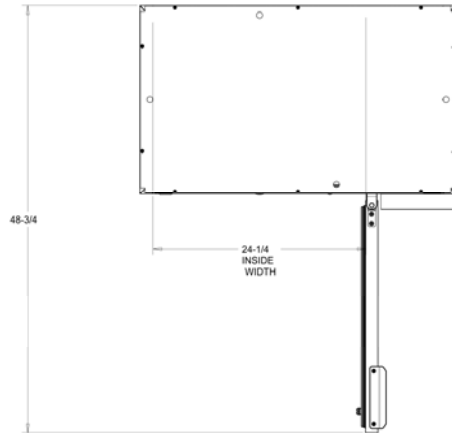

Model Specified _____

Store# _____

Location _____

Quantity _____

BEVERAGE-AIR

Back Bar Refrigerators

Model: BB36 SOLID & GLASS DOOR MODELS

MODEL	BB36-1-B BB36-1-S BB36G-1-B BB36G-1-S	BB36-1-B-27 BB36-1-S-27 BB36G-1-B-27 BB36G-1-S-27 (2" S/S TOP)
EXTERNAL DIMENSIONAL DATA		
Length Overall (inches)	36"	36"
Length Overall (mm)	914	914
Depth Overall (inches)	23 1/2"	23 1/2"
Depth Overall (mm)	597	597
Height Overall— (inches)	34"	36"
Height Overall—(mm)	864	914
Door Opening (inches)	24" W x 29 1/4" H	24" W x 29 1/4" H
Depth With Door Open 90°	48 3/4"	48 3/4"
Number of Doors	1	1
INTERNAL DIMENSIONAL DATA		
NET Capacity (cubic ft.)	8.8	8.8
NET Capacity (Liters)	249	249
Internal Length Overall (inches)	24 1/4"	24 1/4"
Internal Length Overall (mm)	616	616
Internal Depth Overall (inches)	20"	20"
Internal Depth Overall (mm)	508	508
Internal Height Overall (inches)	29 1/2"	29 1/2"
Internal Height Overall (mm)	749	749
Number of Shelves	2	2
Number of Kegs (1/2 barrel kegs)	2	2
ELECTRICAL DATA		
Full Load Amperes 115/60/1	5.0	5.0
REFRIGERATION DATA		
Horsepower	1/5	1/5
WEIGHT DATA		
Gross Weight (Crated lbs)	243	235
Gross Weight (Crated kg)	110	107

PLAN VIEWS