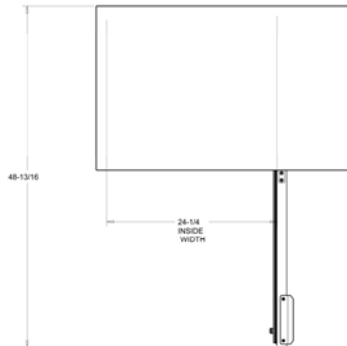

Quantity _____

BEVERAGE-AIR

Back Bar Refrigerators

Model: BB36 SOLID & GLASS DOOR MODELS

MODEL	BB36-1-B BB36-1-S BB36G-1-B BB36G-1-S	BB36-1-B-27 BB36-1-S-27 BB36G-1-B-27 BB36G-1-S-27 (2" S/S TOP)
EXTERNAL DIMENSIONAL DATA		
Length Overall (inches)	36"	36"
Length Overall (mm)	914	914
Depth Overall (inches)	23 1/2"	23 1/2"
Depth Overall (mm)	597	597
Height Overall— (inches)	34"	36"
Height Overall—(mm)	864	914
Door Opening (inches)	24" W x 29 1/4" H	24" W x 29 1/4" H
Depth With Door Open 90°	48 3/4"	48 3/4"
Number of Doors	1	1
INTERNAL DIMENSIONAL DATA		
NET Capacity (cubic ft.)	8.8	8.8
NET Capacity (Liters)	249	249
Internal Length Overall (inches)	24 1/4"	24 1/4"
Internal Length Overall (mm)	616	616
Internal Depth Overall (inches)	20"	20"
Internal Depth Overall (mm)	508	508
Internal Height Overall (inches)	29 1/2"	29 1/2"
Internal Height Overall (mm)	749	749
Number of Shelves	2	2
Number of Kegs (1/2 barrel kegs)	2	2
ELECTRICAL DATA		
Full Load Amperes 115/60/1	5.0	5.0
REFRIGERATION DATA		
Horsepower	1/5	1/5
WEIGHT DATA		
Gross Weight (Crated lbs)	243	235
Gross Weight (Crated kg)	110	107

PLAN VIEWS

*Note: Not all markings may apply to all model variations.

BB36 (-27) TOP

BB36 (-27) FRONT

BB36 (-27) END

BEVERAGE-AIR® CORPORATION

3779 Champion Blvd. • Winston-Salem, NC 27105 USA • (336) 245-6400 • Fax (336) 245-6453 • (888) 845-9800 • www.beverage-air.com