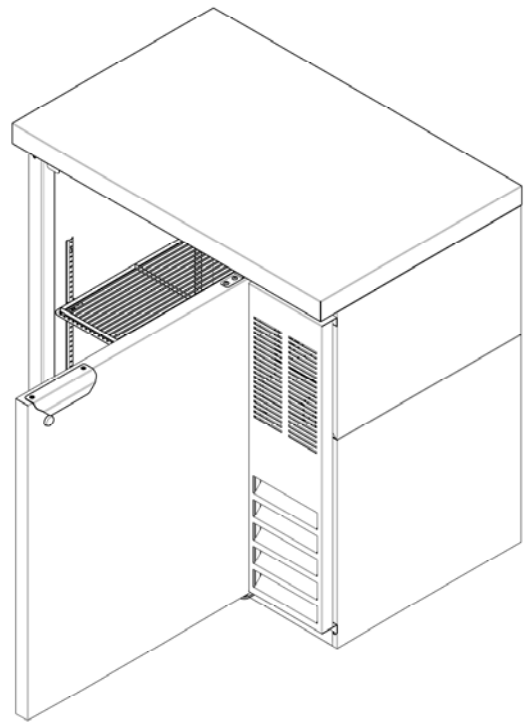

3 Year Parts/Labor Warranty Additional 2 Year Compressor Warranty

BB36 SOLID & GLASS DOOR SERIES BACK BAR REFRIGERATOR

Depth is 23 1/2" from face of door to back of cabinet. Handle projects 1/2."

Two heights include 34" with standard galvanized steel top for under shelf application and 36" when adapted with a 2" stainless steel top (-27 MODELS).

AVAILABLE OPTIONS

- WINE models available (40°-60°F models)
- Open food rated models available.

Item No. _____
Quantity _____

MODELS:
SOLID DOOR
BB36-1-B
BB36-1-B-27
BB36-1-S
BB36-1-S-27

GLASS DOOR
BB36G-1-B
BB36G-1-B-27
BB36G-1-S
BB36G-1-S-27

BEER EQUIPMENT BACK BAR REFRIGERATOR

BB36 SOLID & GLASS DOOR SERIES

PICTURE COMING SOON
(RENDERING SHOWS BB36 WITH 2" S/S TOP)

Finishes available: Black or S/S
Door options: Solid or Glass Doors

ELECTRICAL CONNECTION