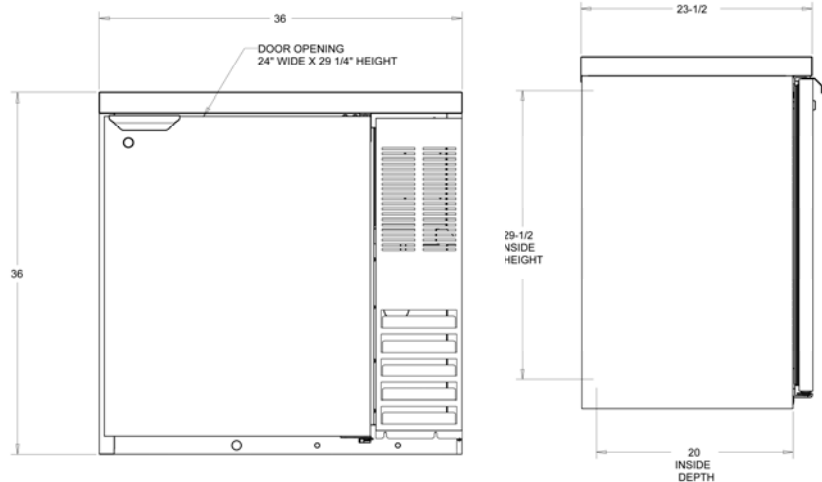

BB36 (-27) FRONT

BB36 (-27) END

Model Specified _____

Store# _____

Location _____

Quantity _____

BEVERAGE-AIR

Back Bar Refrigerators

Model: BB36 SOLID & GLASS DOOR MODELS

MODEL	BB36-1-B BB36-1-S BB36G-1-B BB36G-1-S	BB36-1-B-27 BB36-1-S-27 BB36G-1-B-27 BB36G-1-S-27 (2" S/S TOP)
EXTERNAL DIMENSIONAL DATA		
Length Overall (inches)	36"	36"
Length Overall (mm)	914	914
Depth Overall (inches)	23 1/2"	23 1/2"
Depth Overall (mm)	597	597
Height Overall— (inches)	34"	36"
Height Overall—(mm)	864	914
Door Opening (inches)	24" W x 29 1/4" H	24" W x 29 1/4" H
Depth With Door Open 90°	48 3/4"	48 3/4"
Number of Doors	1	1
INTERNAL DIMENSIONAL DATA		
NET Capacity (cubic ft.)	8.8	8.8
NET Capacity (Liters)	249	249
Internal Length Overall (inches)	24 1/4"	24 1/4"
Internal Length Overall (mm)	616	616
Internal Depth Overall (inches)	20"	20"
Internal Depth Overall (mm)	508	508
Internal Height Overall (inches)	29 1/2"	29 1/2"
Internal Height Overall (mm)	749	749
Number of Shelves	2	2
Number of Kegs (1/2 barrel kegs)	2	2
ELECTRICAL DATA		
Full Load Amperes 115/60/1	5.0	5.0
REFRIGERATION DATA		
Horsepower	1/5	1/5
WEIGHT DATA		
Gross Weight (Crated lbs)	243	235
Gross Weight (Crated kg)	110	107

PLAN VIEWS