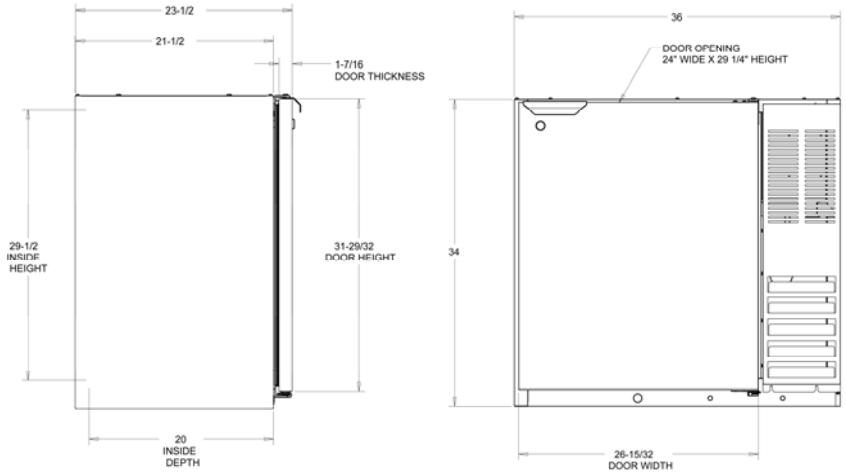

Model Specified _____

Store# _____

Location _____

Quantity _____

BEVERAGE-AIR

Back Bar Refrigerators

Model: BB36 SOLID & GLASS DOOR MODELS

MODEL	BB36-1-B BB36-1-S BB36G-1-B BB36G-1-S	BB36-1-B-27 BB36-1-S-27 BB36G-1-B-27 BB36G-1-S-27 (2" S/S TOP)
EXTERNAL DIMENSIONAL DATA		
Length Overall (inches)	36"	36"
Length Overall (mm)	914	914
Depth Overall (inches)	23 1/2"	23 1/2"
Depth Overall (mm)	597	597
Height Overall— (inches)	34"	36"
Height Overall—(mm)	864	914
Door Opening (inches)	24" W x 29 1/4" H	24" W x 29 1/4" H
Depth With Door Open 90°	48 3/4"	48 3/4"
Number of Doors	1	1
INTERNAL DIMENSIONAL DATA		
NET Capacity (cubic ft.)	8.8	8.8
NET Capacity (Liters)	249	249
Internal Length Overall (inches)	24 1/4"	24 1/4"
Internal Length Overall (mm)	616	616
Internal Depth Overall (inches)	20"	20"
Internal Depth Overall (mm)	508	508
Internal Height Overall (inches)	29 1/2"	29 1/2"
Internal Height Overall (mm)	749	749
Number of Shelves	2	2
Number of Kegs (1/2 barrel kegs)	2	2
ELECTRICAL DATA		
Full Load Amperes 115/60/1	5.0	5.0
REFRIGERATION DATA		
Horsepower	1/5	1/5
WEIGHT DATA		
Gross Weight (Crated lbs)	243	235
Gross Weight (Crated kg)	110	107

PLAN VIEWS