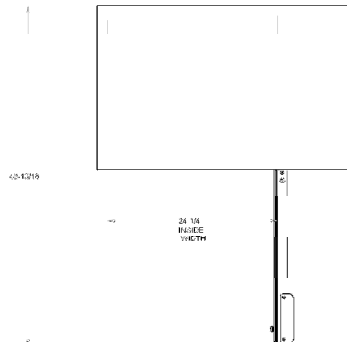

BB36 SOLID & GLASS DOOR SERIES BACK BAR REFRIGERATOR

Depth is 23 1/2" from face of door to back of cabinet. Handle projects 1/2."

Two heights include 34" with standard galvanized steel top for under shelf application and 36" when adapted with a 2" stainless steel top (-27 MODELS).

Quantity _____

BEVERAGE-AIR

Back Bar Refrigerators

Model: BB36 SOLID & GLASS DOOR MODELS

MODEL	BB36-1-B BB36-1-S BB36G-1-B BB36G-1-S	BB36-1-B-27 BB36-1-S-27 BB36G-1-B-27 BB36G-1-S-27 (2" S/S TOP)
EXTERNAL DIMENSIONAL DATA		
Length Overall (inches)	36"	36"
Length Overall (mm)	914	914
Depth Overall (inches)	23 1/2"	23 1/2"
Depth Overall (mm)	597	597
Height Overall— (inches)	34"	36"
Height Overall—(mm)	864	914
Door Opening (inches)	24" W x 29 1/4" H	24" W x 29 1/4" H
Depth With Door Open 90°	48 3/4"	48 3/4"
Number of Doors	1	1
INTERNAL DIMENSIONAL DATA		
NET Capacity (cubic ft.)	8.8	8.8
NET Capacity (Liters)	249	249
Internal Length Overall (inches)	24 1/4"	24 1/4"
Internal Length Overall (mm)	616	616
Internal Depth Overall (inches)	20"	20"
Internal Depth Overall (mm)	508	508
Internal Height Overall (inches)	29 1/2"	29 1/2"
Internal Height Overall (mm)	749	749
Number of Shelves	2	2
Number of Kegs (1/2 barrel kegs)	2	2
ELECTRICAL DATA		
Full Load Amperes 115/60/1	5.0	5.0
REFRIGERATION DATA		
Horsepower	1/5	1/5
WEIGHT DATA		
Gross Weight (Crated lbs)	250	250
Gross Weight (Crated kg)	113	113

PLAN VIEWS

BB36 END

BB36 FRONT

BB36 TOP

*Note: Not all markings may apply to all model variations.

BB36 (-27) TOP

BB36 (-27) FRONT

BB36 (-27) END