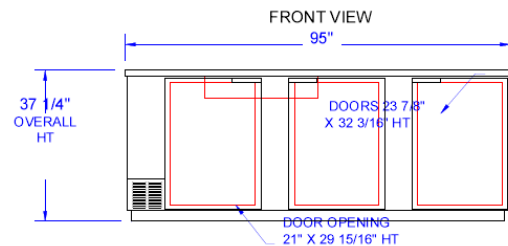

BB94

BEVERAGE-AIR® CORPORATION

3779 Champion Blvd. • Winston-Salem, NC 27105 USA • (336) 245-6400 • Fax (336) 245-6453 • (888) 845-9800 • www.beverage-air.com

Specifications are subject to change without prior notice. 06/13