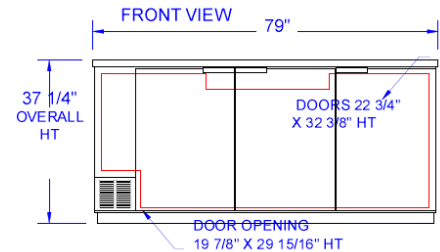

PLAN VIEWS

BB78