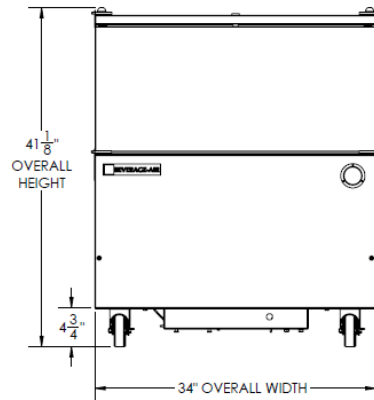

Plan View

Elevation View