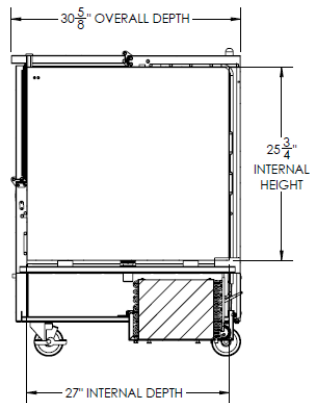

Side View

ELECTRICAL CONNECTION

115/60/1
NEMA-5-15P

Units pre-wired at factory and include 8' long cord and plug set.

an Ali Group Company

The Spirit of Excellence

3779 Champion Blvd., Winston-Salem, NC 27105
1-888-845-9800 Fax: 1-336-245-6453
Beverage-Air.com sales@bevair.com