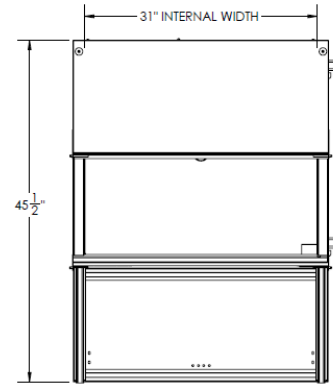

BEVERAGE-AIR

MODEL	SM34N-1-S	SM34N-1-W
EXTERNAL DIMENSIONAL DATA		
Width Overall	34"	34"
Depth Overall	30 5/8"	30 5/8"
Height Overall with Casters	41 1/8"	41 1/8"
Number of Lids/Doors	2	2
INTERNAL DIMENSIONAL DATA		
NET Capacity (cubic ft.)	13.6	13.6
Internal Width Overall (in)	31"	31"
Internal Depth Overall (in)	27"	27"
Internal Height Overall (in)	25 3/4"	25 3/4"
CASE CAPACITIES		
13" x 13" x 11"	8	8
19" x 13" x 11"	4	4
ELECTRICAL DATA		
Full Load Amperes 115/60/1	4.0	4.0
REFRIGERATION DATA		
Horsepower	1/4	1/4
WEIGHT DATA		
Gross Weight (Crated lbs)	277 lbs	277 lbs
Height - Crated	47"	47"
Width - Crated	37"	37"
Depth - Crated	34"	34"

SM Series—School Milk Cooler

Models: SM34N-1-S, SM34N-1-W

Model Views