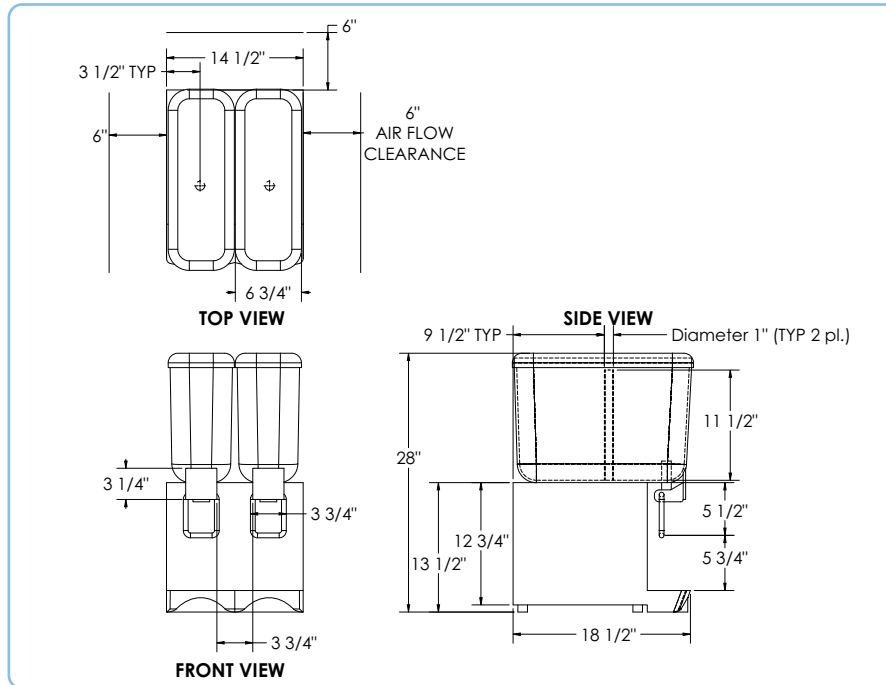

## Specifications

Model	# of Bowls	Bowl Capacity	Dimensions (H x W x D)	Electrical	Ship Weight
20/1PD 20/1PE	1	5.3 gal. (20L)	28" x 7" x 18.1" (71 cm x 18 cm x 46 cm)	120V / 0.6KW / 5A	55 lbs. (25 kg)
20/2PD 20/2PE	2	5.3 gal. (20L)	28" x 14.5" x 18.1" (71 cm x 37 cm x 46 cm)	120V / 0.6KW / 5A	80 lbs. (36 kg)
20/3PD 20/3PE	3	5.3 gal. (20L)	28" x 21.25" x 18.1" (71 cm x 54 cm x 46 cm)	120V / 1.4KW / 12A	102 lbs. (46 kg)
20/4PD 20/4PE	4	5.3 gal. (20L)	28" x 28.5" x 18.1" (67 cm x 72 cm x 47 cm)	120V / 2KW / 16A	130 lbs. (59 kg)
8/1	1	2.1 gal. (8L)	24.75" x 7.5" x 15.75" (63 cm x 18 cm x 40 cm)	120V / 0.6KW / 5A	33 lbs. (15 kg)
8/2	2	2.1 gal. (8L)	24.75" x 10" x 15.75" (63 cm x 25 cm x 40 cm)	120V / 0.6KW / 5A	42 lbs. (19 kg)
8/3	3	2.1 gal. (8L)	24.75" x 14.6" x 15.75" (63 cm x 37 cm x 40 cm)	120V / 1.4KW / 12A	51 lbs. (24 kg)
8/4	4	2.1 gal. (8L)	24.75" x 19.7" x 15.75" (63 cm x 50 cm x 40 cm)	120V / 2KW / 16A	58 lbs. (30 kg)

**Electrical:** Line cord included. **Body Construction:** Stainless Steel. **Optional Bowl Size:** 3.17 gal. bowl(s) also available for all models above except 8/1, 8/2, 8/3 & 8/4; contact GMCW™ for more details. Specifications subject to improvement or change without notice.