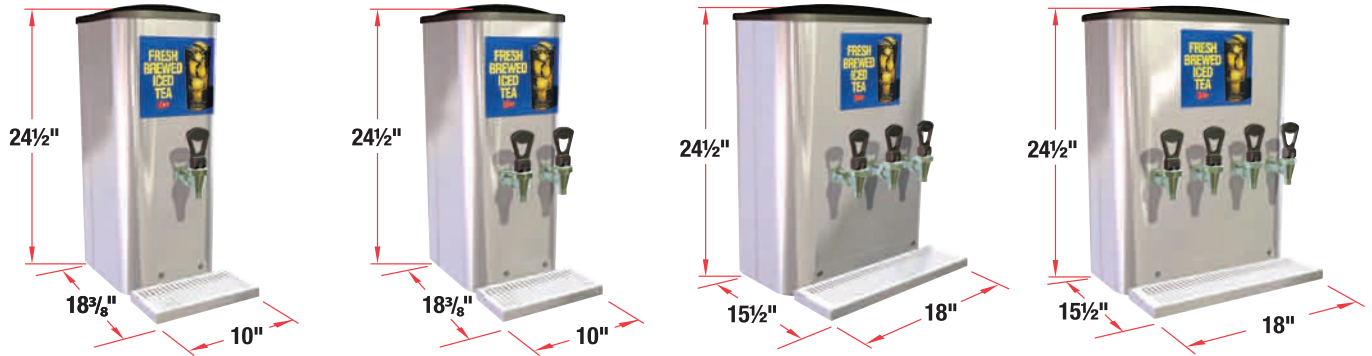

Liquid Tea Concentrate Dispensers

Models & Dimensions

TT1 One Flavor Tea Dispenser   TT2 Two Flavor Tea Dispenser   TT3 Three Flavor Tea Dispenser   TT4 Four Flavor Tea Dispenser

Component View