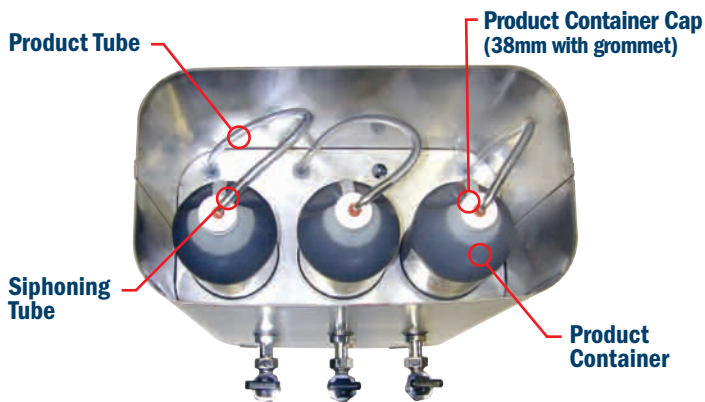

Since 1911

Liquid Tea Concentrate Dispensers

***No Electricity Required To Blend
& Serve Refreshing Iced Tea***

Standard Features

- **Accepts Jugs Or Bag-In-The-Box Product*** – Remote bag-in-the-box can be placed up to 6 feet away.
- **Mixes Water To Concentrate Using Industry Standard Ratios** – 5:1 standard, will handle up to 11:1 depending on product. Other ratios are available, inquire at factory.
- **No Electricity Required** – Water pressure of 30psi min. & ¼" water line necessary at planned location.
- **The Dispenser Top Compartment Can Accommodate Up To Four ½ Gallon Jugs In TT1 & TT2 Models Or Up To Six ½ Gallon Jugs In TT3 & TT4 Models.**
- **The Product To Water Ratio Is Kept Consistent By The Built-In Pressure Regulator.**
- **Rear Shut-Off Valve** – For easy cleaning.
- **Siphon Venturi System.**
- **Drip Trays & Molded Plastic Lid Included.**

Since 1911

www.cecilware.com

Liquid Tea Concentrate Dispensers

Models & Dimensions

TT1 One Flavor Tea Dispenser TT2 Two Flavor Tea Dispenser TT3 Three Flavor Tea Dispenser TT4 Four Flavor Tea Dispenser

Component View

TT3 Top View (Cover Removed)

TT3 Bottom View

Specifications

Model	Description	Number of Taps	Capacity	Faucet Clearance	Dimensions W x D x H	Ship Weight
TT1	One Flavor Tea Dispenser	1	(4) ½ gal. Jugs*	7¾"	10" x 18¾" x 24½"	22 lbs.
TT2	Two Flavor Tea Dispenser	2	(4) ½ gal. Jugs*	7¾"	10" x 18¾" x 24½"	24 lbs.
TT3	Three Flavor Tea Dispenser	3	(6) ½ gal. Jugs*	7¾"	18" x 15½" x 24½"	28 lbs.
TT4	Four Flavor Tea Dispenser	4	(6) ½ gal. Jugs*	7¾"	18" x 15½" x 24½"	30 lbs.

Plumbing: ¼" 30 psi water line required. **Options:** 6 foot hose part# MA94A. Four color label standard, full graphic wrap available at additional charge please contact Cecilware marketing for more information. *Can be adapted to remote Bag-In-The-Box, inquire at factory. Specifications subject to change without notice.