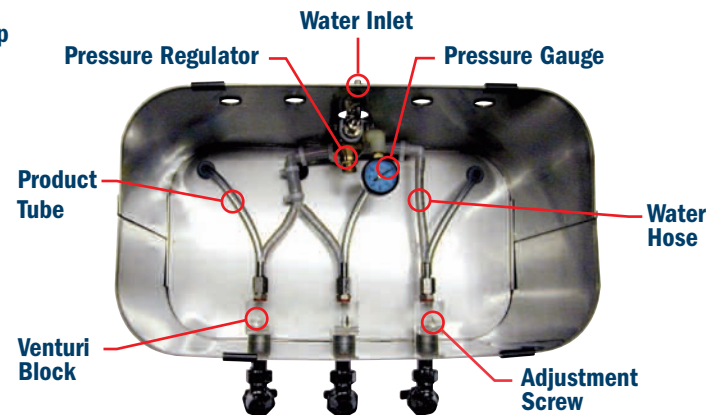

Since 1911

Liquid Tea Concentrate Dispensers

***No Electricity Required To Blend
& Serve Refreshing Iced Tea***

Standard Features

- **Accepts Jugs Or Bag-In-The-Box Product*** – Remote bag-in-the-box can be placed up to 6 feet away.
- **Mixes Water To Concentrate Using Industry Standard Ratios** – 5:1 standard, will handle up to 11:1 depending on product. Other ratios are available, inquire at factory.
- **No Electricity Required** – Water pressure of 30psi min. & ¼" water line necessary at planned location.
- **The Dispenser Top Compartment Can Accommodate Up To Four ½ Gallon Jugs In TT1 & TT2 Models Or Up To Six ½ Gallon Jugs In TT3 & TT4 Models.**
- **The Product To Water Ratio Is Kept Consistent By The Built-In Pressure Regulator.**
- **Rear Shut-Off Valve** – For easy cleaning.
- **Siphon Venturi System.**
- **Drip Trays & Molded Plastic Lid Included.**

Since 1911

www.cecilware.com

Liquid Tea Concentrate Dispensers

Models & Dimensions

TT1 One Flavor Tea Dispenser TT2 Two Flavor Tea Dispenser TT3 Three Flavor Tea Dispenser TT4 Four Flavor Tea Dispenser

Component View

TT3 Top View (Cover Removed)

TT3 Bottom View

Specifications

Model	Description	Number of Taps	Capacity	Faucet Clearance	Dimensions W x D x H	Ship Weight
TT1	One Flavor Tea Dispenser	1	(4) ½ gal. Jugs*	7¾"	10" x 18¾" x 24½"	22 lbs.
TT2	Two Flavor Tea Dispenser	2	(4) ½ gal. Jugs*	7¾"	10" x 18¾" x 24½"	24 lbs.
TT3	Three Flavor Tea Dispenser	3	(6) ½ gal. Jugs*	7¾"	18" x 15½" x 24½"	28 lbs.
TT4	Four Flavor Tea Dispenser	4	(6) ½ gal. Jugs*	7¾"	18" x 15½" x 24½"	30 lbs.

Plumbing: ¼" 30 psi water line required. **Options:** 6 foot hose part# MA94A. Four color label standard, full graphic wrap available at additional charge please contact Cecilware marketing for more information. *Can be adapted to remote Bag-In-The-Box, inquire at factory. Specifications subject to change without notice.