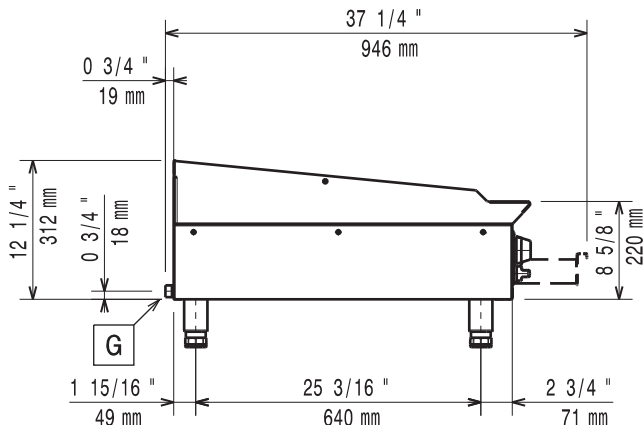

Electrolux

EM Series Smooth Gas Griddle Top 12"

Front

Top

G = Gas connection

Side

Gas

Gas power:	26000 Btu/hr (7.6 kW)
Gas inlet:	3/4" NPT
Natural gas pressure:	4" w.c. (10 mbar)
Propane gas pressure:	7" w.c. (18 mbar)

Key Information

Cooking surface width:	11 3/4" (299 mm)
Cooking surface depth:	22 5/8" (575 mm)
Working temperature MIN:	194 °F (90 °C)
Working Temperature MAX:	500 °F (260 °C)
External dimensions, width	12 1/64" (305 mm)
External dimensions, depth	31 1/2" (800 mm)
External dimensions, height	16 1/2" (419 mm)
Net weight:	82 lbs (37 kg)
Shipping width:	35 7/16" (900 mm)
Shipping depth:	14" (355 mm)
Shipping height:	25 1/2" (648 mm)
Shipping weight:	93 lbs (42 kg)
Shipping volume:	7.31 ft ³ (0.21 m ³)