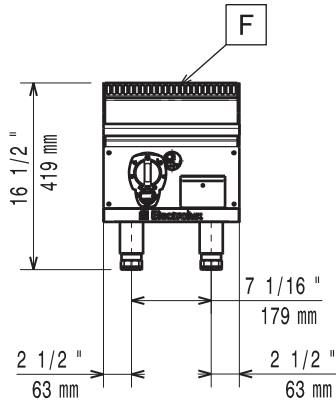

Electrolux

EM Series Smooth Gas Griddle Top 12"

Front

Top

G = Gas connection

Side

Gas

Gas power:	26000 Btu/hr (7.6 kW)
Gas inlet:	3/4" NPT
Natural gas pressure:	4" w.c. (10 mbar)
Propane gas pressure:	7" w.c. (18 mbar)

Key Information

Cooking surface width:	11 3/4" (299 mm)
Cooking surface depth:	22 5/8" (575 mm)
Working temperature MIN:	194 °F (90 °C)
Working Temperature MAX:	500 °F (260 °C)
External dimensions, width	12 1/64" (305 mm)
External dimensions, depth	31 1/2" (800 mm)
External dimensions, height	16 1/2" (419 mm)
Net weight:	82 lbs (37 kg)
Shipping width:	35 7/16" (900 mm)
Shipping depth:	14" (355 mm)
Shipping height:	25 1/2" (648 mm)
Shipping weight:	93 lbs (42 kg)
Shipping volume:	7.31 ft ³ (0.21 m ³)