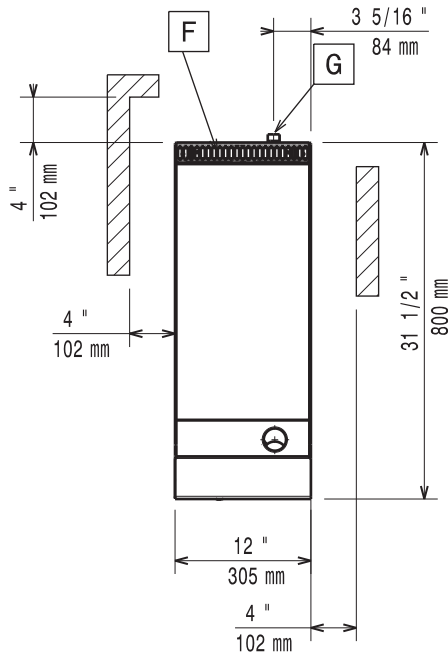

169012 (ARG12FL)

Smooth Gas Griddle
Top 12" (305 mm)

Short Form Specification

Item No. _____

Unit to be Electrolux Smooth Gas Griddle Top with single high efficiency 26,000 BTU (7.6 kW) burner. Suitable for natural gas or propane gas. Thick 1" (25 mm) mild steel griddle plate maintains selected temperatures and assures quick recovery. 3.2" (81.5 mm) wide drainage channel running on full length of cooking surface. Large grease drainage hole diameter 2.4" (60mm). Single 1 pt. (0.5 l) grease collector drawer captures all excess grease and oil and can be easily extracted for easy dumping and cleaning. Worktop in AISI 304 stainless steel. 3mm stainless steel splashback. Front and side panels in stainless steel with Scotch Brite finish. Special heavy duty chrome plated knob for durability and easy cleaning. All major components can be accessed from front of the appliance for ease of maintenance. The configuration of bezel and knob provides high level of protection against water infiltrations. Right-angled side edges to allow flush fitting joints between units. Supplied with 4" (102mm) height adjustable, removable legs. Unit may be installed on refrigerated base or open cupboard.

Electrolux

EM Series Smooth Gas Griddle Top 12"

Front

Top

G = Gas connection

Side

Gas

Gas power:	26000 Btu/hr (7.6 kW)
Gas inlet:	3/4" NPT
Natural gas pressure:	4" w.c. (10 mbar)
Propane gas pressure:	7" w.c. (18 mbar)

Key Information

Cooking surface width:	11 3/4" (299 mm)
Cooking surface depth:	22 5/8" (575 mm)
Working temperature MIN:	194 °F (90 °C)
Working Temperature MAX:	500 °F (260 °C)
External dimensions, width	12 1/64" (305 mm)
External dimensions, depth	31 1/2" (800 mm)
External dimensions, height	16 1/2" (419 mm)
Net weight:	82 lbs (37 kg)
Shipping width:	35 7/16" (900 mm)
Shipping depth:	14" (355 mm)
Shipping height:	25 1/2" (648 mm)
Shipping weight:	93 lbs (42 kg)
Shipping volume:	7.31 ft ³ (0.21 m ³)