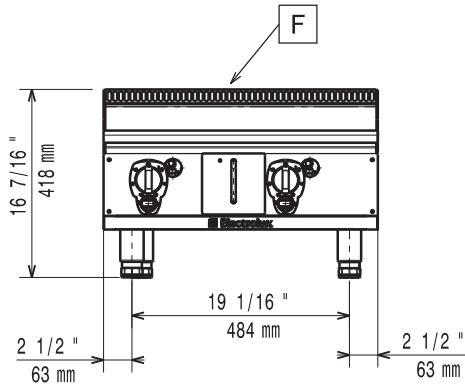

Electrolux

EM Series Smooth Gas Griddle Top 24"

Front

Top

G = Gas connection

Side

Gas

Gas power:	52000 Btu/hr (15.2 kW)
Gas inlet:	3/4" NPT
Natural gas pressure:	4" w.c. (10 mbar)
Propane gas pressure:	7" w.c. (18 mbar)

Key Information

Cooking surface width:	23 3/4" (604 mm)
Cooking surface depth:	22 5/8" (575 mm)
Working temperature MIN:	194 °F (90 °C)
Working temperature MAX:	500 °F (260 °C)
External dimensions, width	24 1/32" (610 mm)
External dimensions, depth	31 1/2" (800 mm)
External dimensions, height	16 1/2" (419 mm)
Net weight:	159 lbs (72 kg)
Shipping width:	35 7/16" (900 mm)
Shipping depth:	26" (660 kg)
Shipping height:	25 1/2" (648 mm)
Shipping weight:	176 lbs (80 kg)
Shipping volume:	13.59 ft ³ (0.38 m ³)