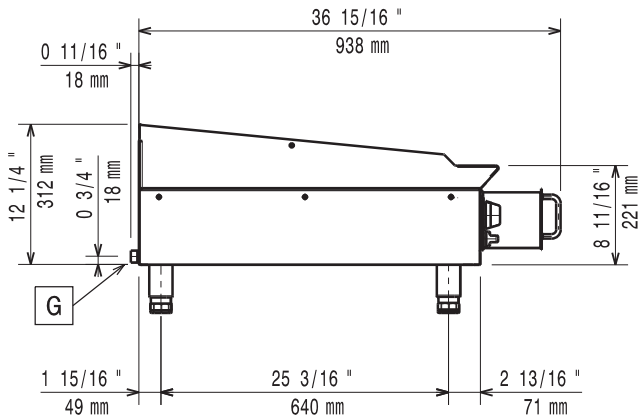

Electrolux

EM Series Smooth Gas Griddle Top 24"

Front

Top

G = Gas connection

Side

Gas

Gas power:	52000 Btu/hr (15.2 kW)
Gas inlet:	3/4" NPT
Natural gas pressure:	4" w.c. (10 mbar)
Propane gas pressure:	7" w.c. (18 mbar)

Key Information

Cooking surface width:	23 3/4" (604 mm)
Cooking surface depth:	22 5/8" (575 mm)
Working temperature MIN:	194 °F (90 °C)
Working temperature MAX:	500 °F (260 °C)
External dimensions, width	24 1/32" (610 mm)
External dimensions, depth	31 1/2" (800 mm)
External dimensions, height	16 1/2" (419 mm)
Net weight:	159 lbs (72 kg)
Shipping width:	35 7/16" (900 mm)
Shipping depth:	26" (660 kg)
Shipping height:	25 1/2" (648 mm)
Shipping weight:	176 lbs (80 kg)
Shipping volume:	13.59 ft ³ (0.38 m ³)