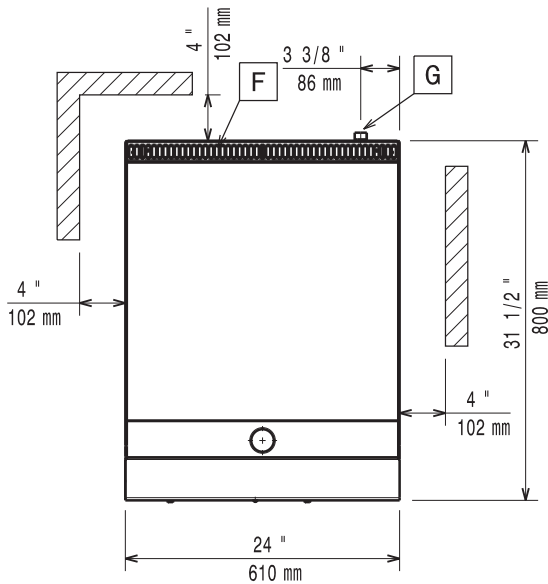

169013 (ARG24FL)

Smooth Gas Griddle
Top 24" (610 mm)

Short Form Specification

Item No. _____

Unit to be Electrolux Smooth Gas Griddle Top with two high efficiency 26,000 BTU (7.6 kW) burners. Suitable for natural gas or propane gas. Thick 1" (25 mm) mild steel griddle plate maintains selected temperatures and assures quick recovery. 3.2" (81.5 mm) wide drainage channel running on full length of cooking surface. Large grease drainage hole diameter 2.4" (60mm). Single half gal. (2 l) grease collector drawer with hole to indicate when full, captures all excess grease and oil and can be extracted for easy dumping and cleaning. Worktop in AISI 304 stainless steel. 3mm stainless steel splashback. Front and side panels in stainless steel with Scotch Brite finish. All major components can be accessed from front of the appliance for ease of maintenance. Special heavy duty chrome plated knobs for durability and easy cleaning. The configuration of bezels and knobs provides high level of protection against water infiltrations. Right-angled side edges to allow flush fitting joints between units. Supplied with 4" (102mm) height adjustable, removable legs. Unit may be installed on refrigerated base or open cupboard.

Electrolux

EM Series Smooth Gas Griddle Top 24"

Front

Top

G = Gas connection

Side

Gas

Gas power:	52000 Btu/hr (15.2 kW)
Gas inlet:	3/4" NPT
Natural gas pressure:	4" w.c. (10 mbar)
Propane gas pressure:	7" w.c. (18 mbar)

Key Information

Cooking surface width:	23 3/4" (604 mm)
Cooking surface depth:	22 5/8" (575 mm)
Working temperature MIN:	194 °F (90 °C)
Working temperature MAX:	500 °F (260 °C)
External dimensions, width	24 1/32" (610 mm)
External dimensions, depth	31 1/2" (800 mm)
External dimensions, height	16 1/2" (419 mm)
Net weight:	159 lbs (72 kg)
Shipping width:	35 7/16" (900 mm)
Shipping depth:	26" (660 kg)
Shipping height:	25 1/2" (648 mm)
Shipping weight:	176 lbs (80 kg)
Shipping volume:	13.59 ft ³ (0.38 m ³)