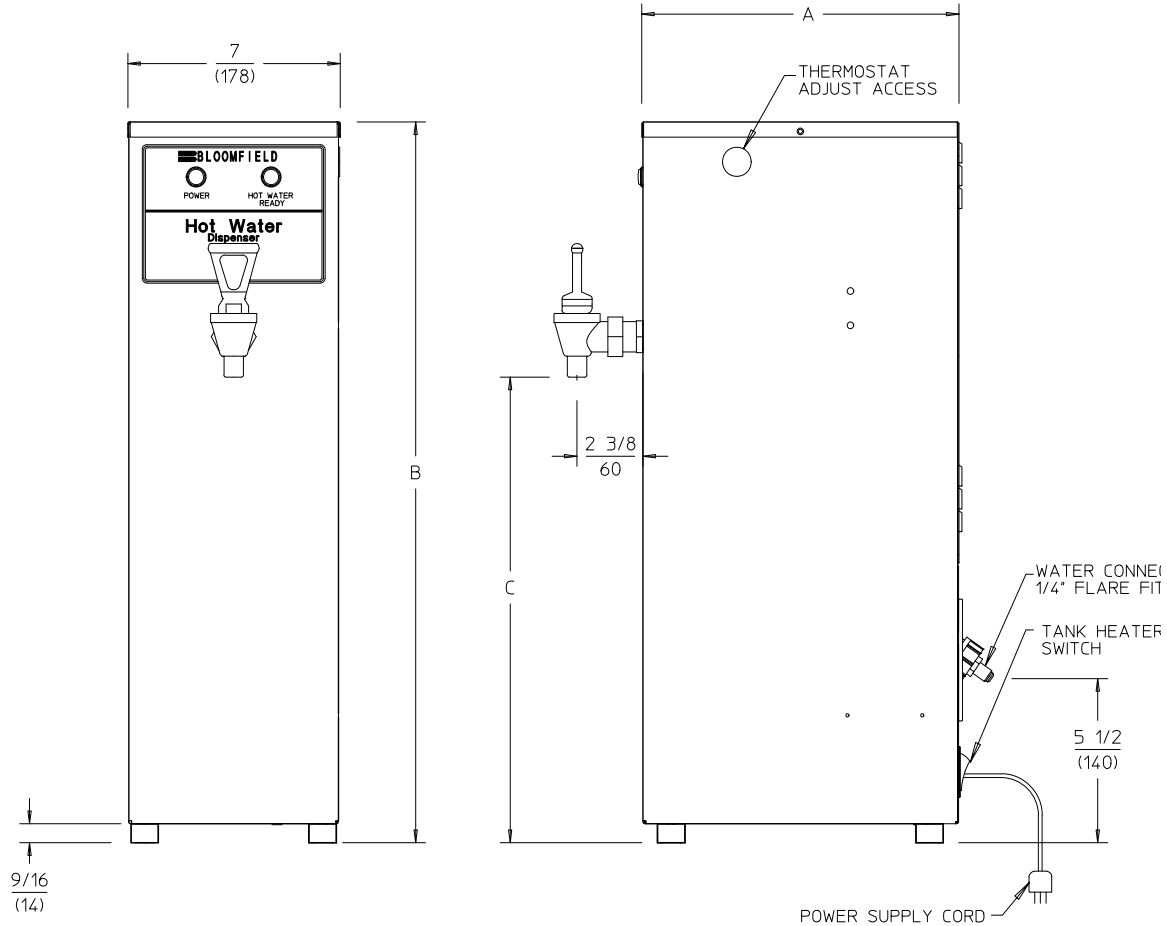

Features

- **Rear panel tank heat switch** de-energizes water tank heating element for initial water fill.
 - **Power light** indicates electrical power to dispenser.
 - **Ready-To-Dispense light** indicates the proper water temperature to help eliminate the guesswork in operation.
 - **Premium Quality Thermostat** is factory preset at 199°F, and is easily adjustable through a removable side button plug.
 - Exclusive design provides **easy one panel access** to components for quick service and cleaning.
 - A high level of **commonality of parts** with other Bloomfield brewers will significantly reduce the inventory of spare parts required to service.
- **Unique water valve with built-in flow control** and stainer assures consistent operation at 20-90 p.s.i.
 - **Drain system** in water tank for ease of cleaning.
 - High quality easy to clean **stainless steel construction**.
 - **Space Saving** design, only 7" wide.

AUTOMATIC HOT WATER DISPENSERS

BLOOMFIELD

MODELS 1222, 1225, 1226

DIMENSIONS: $\frac{\text{INCH}}{\text{(MM)}}$

SPECIFICATIONS:

MODELS	WATTS	VOLTS	AMPS	PHASE	POWER CORD	A	B	C
1222	1800	120	15	SINGLE	NEMA 5-15P	10 1/2 (287)	23 5/8 (600)	15 1/2 (394)
1225	4000	208	19	SINGLE	NEMA 6-30P	14 1/4 (362)	27 1/4 (692)	17 (431)
1226	4000	240	16.5	SINGLE	NEMA 6-30P	14 1/4 (362)	27 1/4 (692)	17 (431)