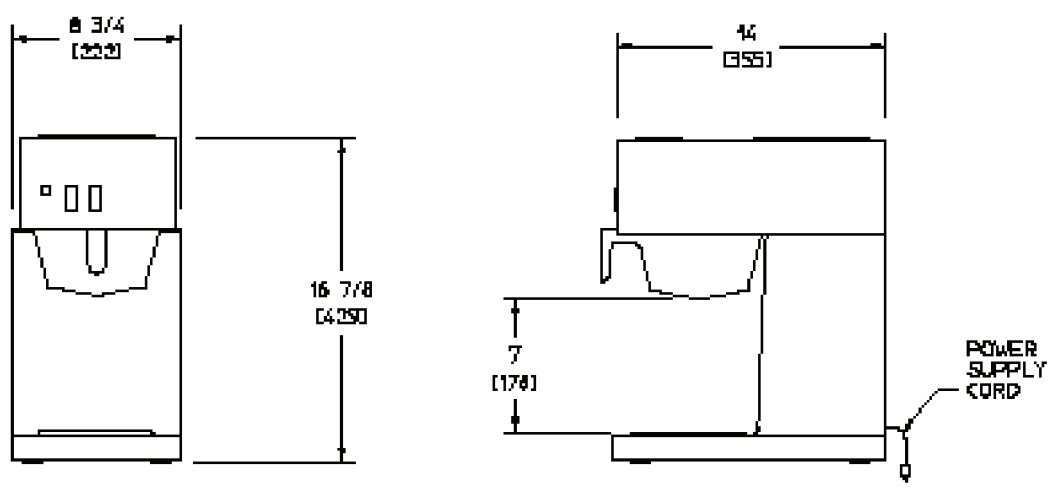

Accessories

Bloomfield offers a line of coffee warmers and glass decanters.

WELLS BLOOMFIELD

MODELS
8542-D1 • 8543-D2

DIMENSIONS: INCH
(MM)

SPECIFICATIONS:

MODELS	WATTS	VOLTS	AMPS	PHASE	POWER SUPPLY CORD
8542-D1	1600	120	13.3	SINGLE	NEMA 5-15P
🇨🇦 8542-D1	1400	120	11.7	SINGLE	NEMA 5-15P
8543-D2	1700	120	14.2	SINGLE	NEMA 5-15P
🇨🇦 8543-D2	1500	120	12.5	SINGLE	NEMA 5-15P
🌐 8543EX	2000	220/240	8.7	SINGLE	SUPPLIED