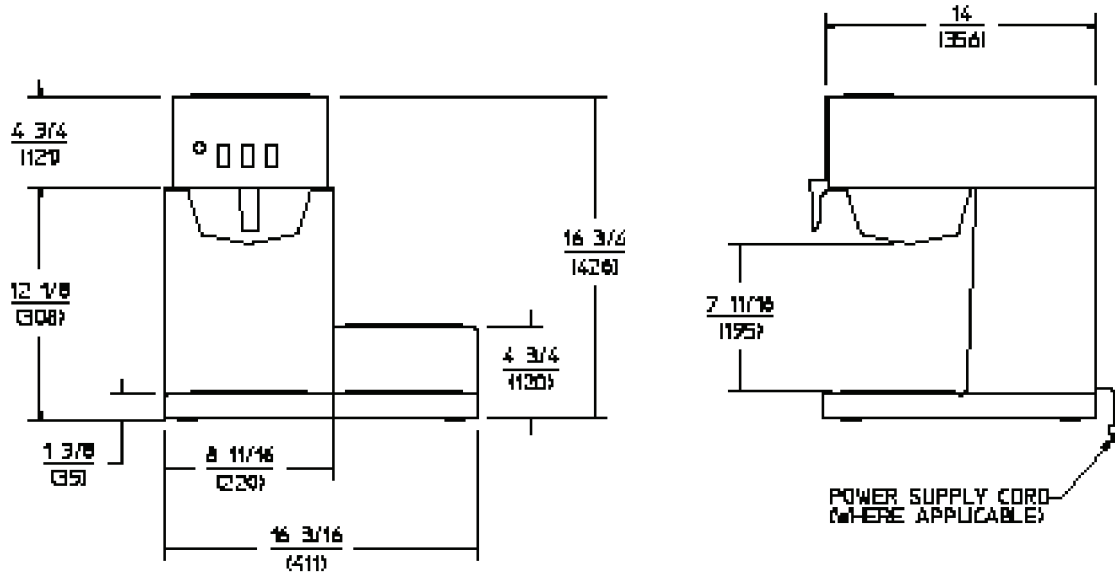

Accessories

Bloomfield offers a full line of coffee warmers, grinders and glass decanters.

3-STATION POUR-OVER LO-PROFILE® COFFEE BREWER

DIMENSIONS: INCH
(MM)

SPECIFICATIONS:

MODELS	WATTS	VOLTS	AMPS	PHASE	POWER SUPPLY CORD
8571-D3	1800	120	15	SINGLE	NEMA 5-15P
🇨🇦 8571CA	1500	120	12.5	SINGLE	NEMA 5-15P
🌐 8571KO	1800	220	8.1	SINGLE	SUPPLIED
🇪🇺 8571EU/UK	2100	220-240	9.1	SINGLE	SUPPLIED
🌐 8571AU	2100	240	8.8	SINGLE	SUPPLIED