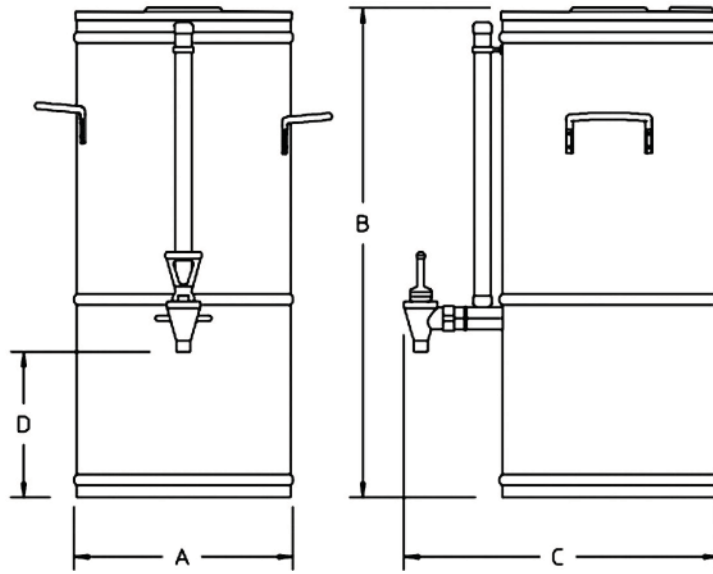

Model 8799

- 3 gallon Ice Tea Dispenser
- No-drip faucet keeps your serving station clean and enables convenient dispensing into cup or beverage server.
- Stainless Steel handles are positioned for added comfort and easy transport to serving stations.
- Durable stainless steel is easy to clean.

Model 8602

- 5 gallon Ice Tea Dispenser
- Sight glass easily breaks down for cleaning and provides easy monitoring of refill needs.
- No-drip faucet keeps your serving station clean and enables convenient dispensing into cup or beverage server.
- Stainless Steel handles are positioned for added comfort and easy transport to serving stations.
- Durable stainless steel is easy to clean.

DIMENSIONS: INCH
(MM)

SPECIFICATIONS:

MODELS	DIMENSION 'A'		DIMENSION 'B'		DIMENSION 'C'		DIMENSION 'D'		GALLONS	SIGHT GLASS	HANDLES
	INCHES	(MM)	INCHES	(MM)	INCHES	(MM)	INCHES	(MM)			
8602	10 3/8	(264)	22 3/8	(568)	14 7/8	(378)	7	(178)	5	YES	YES
8699	9	(229)	19 3/8	(492)	13 1/2	(343)	7	(178)	3	YES	YES
8799	9	(229)	19 3/8	(492)	13 1/2	(343)	7	(178)	3	NO	YES
8802	10 3/8	(264)	22 3/8	(568)	14 7/8	(378)	7	(178)	5	NO	YES