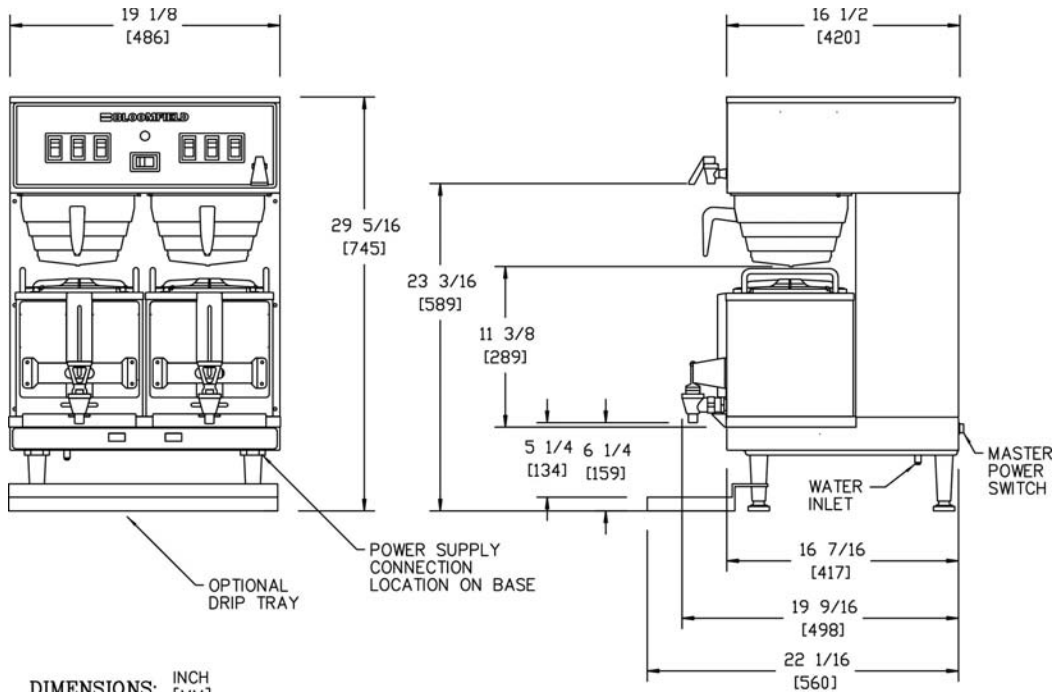

MODEL 9442 Warmer shown  
 with optional Drip Tray  
 (Satellite dispensers sold separately)

Made in the U.S.A.

Sheet No. BLM9221-1111

# Dual Automatic Satellite Coffee Brewer

Model: 9221

DIMENSIONS: INCH [MM]

DIMENSIONS: INCH (MM)

MODEL 9442 (FRONT VIEW)

MODEL 9441 (FRONT VIEW)

(SIDE VIEW)

MODEL	WATTS	VOLTS	AMPS	POWER SUPPLY CORD
9441	100	120	.8	NEMA 5-15P
9442	200	120	1.7	NEMA 5-15P

Model Number	W x D x H Inches (MM)	Voltage	Watts	AMPS	Phase	Approx. Weight Installed LBS (KG)	Approx. Weight Shipping LBS (KG)
9221	19-1/8 x 16-1/2 x 29-5/16 (486 x 420 x 745) <i>height includes legs</i>	120V/ 208-240V 4 Wire	4,700 6,250	23 26	Single	75 (34.1) including two satellites	87 (39.5) including two satellites