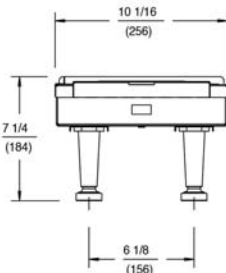

# Dual Automatic Satellite Coffee Brewer

Model: 9221

DIMENSIONS: INCH [MM]

DIMENSIONS: INCH (MM)

MODEL 9442 (FRONT VIEW)

MODEL 9441 (FRONT VIEW)

(SIDE VIEW)

MODEL	WATTS	VOLTS	AMPS	POWER SUPPLY CORD
9441	100	120	.8	NEMA 5-15P
9442	200	120	1.7	NEMA 5-15P

Model Number	W x D x H Inches (MM)	Voltage	Watts	AMPS	Phase	Approx. Weight Installed LBS (KG)	Approx. Weight Shipping LBS (KG)
9221	19-1/8 x 16-1/2 x 29-5/16 (486 x 420 x 745) <i>height includes legs</i>	120V/ 208-240V 4 Wire	4,700 6,250	23 26	Single	75 (34.1) including two satellites	87 (39.5) including two satellites