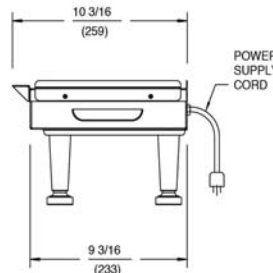

# Dual Automatic Satellite Coffee Brewer

Model: 9221

DIMENSIONS: INCH [MM]

DIMENSIONS: INCH (MM)

MODEL 9442 (FRONT VIEW)

MODEL 9441 (FRONT VIEW)

(SIDE VIEW)

MODEL	WATTS	VOLTS	AMPS	POWER SUPPLY CORD
9441	100	120	.8	NEMA 5-15P
9442	200	120	1.7	NEMA 5-15P

Model Number	W x D x H Inches (MM)	Voltage	Watts	AMPS	Phase	Approx. Weight Installed LBS (KG)	Approx. Weight Shipping LBS (KG)
9221	19-1/8 x 16-1/2 x 29-5/16 (486 x 420 x 745) <i>height includes legs</i>	120V/ 208-240V 4 Wire	4,700 6,250	23 26	Single	75 (34.1) including two satellites	87 (39.5) including two satellites