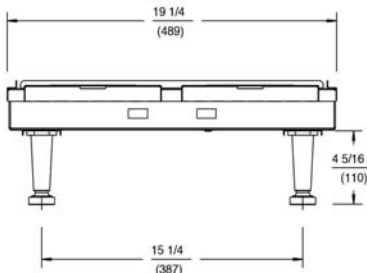

# Dual Automatic Satellite Coffee Brewer

Model: 9221

DIMENSIONS: INCH [MM]

DIMENSIONS: INCH (MM)

MODEL 9442 (FRONT VIEW)

MODEL 9441 (FRONT VIEW)

(SIDE VIEW)

MODEL	WATTS	VOLTS	AMPS	POWER SUPPLY CORD
9441	100	120	.8	NEMA 5-15P
9442	200	120	1.7	NEMA 5-15P

Model Number	W x D x H Inches (MM)	Voltage	Watts	AMPS	Phase	Approx. Weight Installed LBS (KG)	Approx. Weight Shipping LBS (KG)
9221	19-1/8 x 16-1/2 x 29-5/16 (486 x 420 x 745) <i>height includes legs</i>	120V/ 208-240V 4 Wire	4,700 6,250	23 26	Single	75 (34.1) including two satellites	87 (39.5) including two satellites