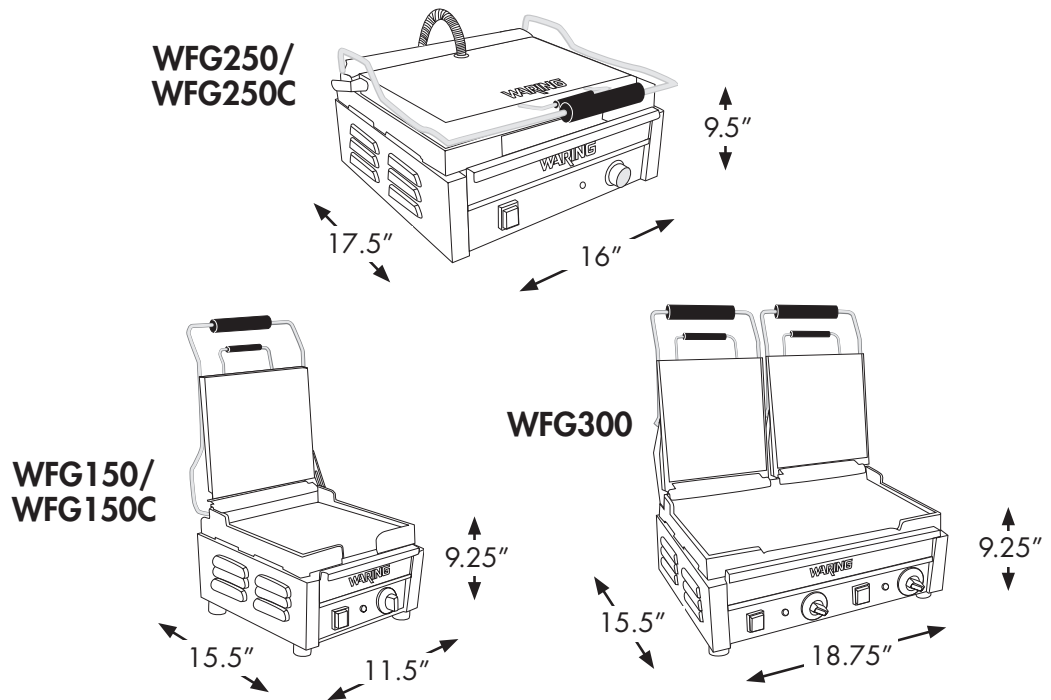

Italian-Style Toasting Grills

WFG150/WFG250/WFG300

Specifications

Item	Electrical	Plug-Type	Listings	Dimensions (H" x W" x D")	Warranty
WFG150	120 Volt, 15A	NEMA 5-15P	UL, NSF	9.25" x 11.5" x 15.5"	Limited 1 Year
WFG150C	120 Volt, 15A	NEMA 5-20P	cUL, NSF	9.25" x 11.5" x 15.5"	Limited 1 Year
WFG250	120 Volt, 15A	NEMA 5-15P	UL, NSF	9.5" x 16" x 17.5"	Limited 1 Year
WFG250C	120 Volt, 15A	NEMA 5-20P	cUL, NSF	9.5" x 16" x 17.5"	Limited 1 Year
WFG300	240 Volt, 13A	NEMA 6-20P	UL, cUL, NSF	9.25" x 18.75" x 15.5"	Limited 1 Year

Ordering Information

Description	Catalog #	Std Pkg.	Ship Wt. (lbs.)	Cubic Feet	UPC Code
Tostato Perfetto™ Compact Flat Grill	WFG150	1	50 lbs.	2.59	040072006166
Tostato Perfetto™ Compact Flat Grill	WFG150C	1	50 lbs.	2.59	040072009099
Tostato Supremo™ Large Flat Grill	WFG250	1	76.7 lbs.	3.74	040072006159
Tostato Supremo™ Large Flat Grill	WFG250C	1	76.7 lbs.	3.74	040072009112
Tostato Ottimo™ Dual Flat Grill	WFG300	1	90 lbs.	3.56	040072006142