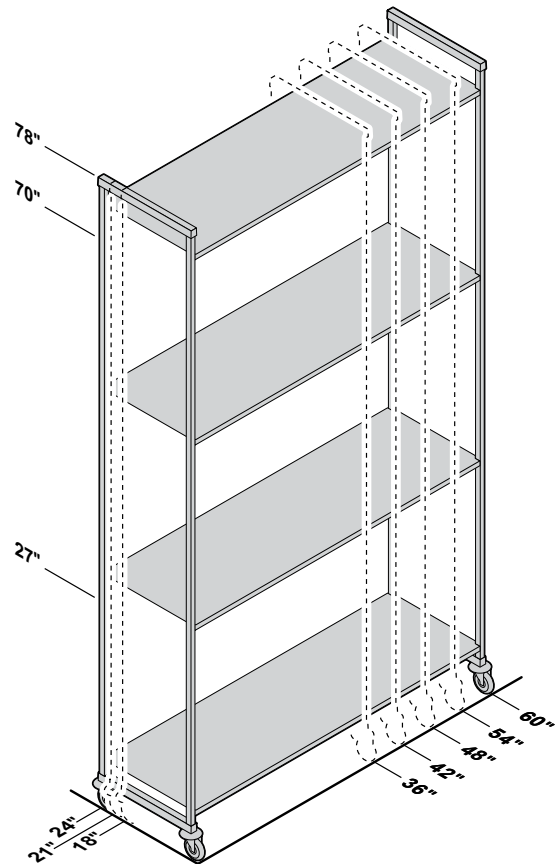

Camshelving® Elements Series

Stationary Unit Sizes

Mobile Unit Sizes

Weight Bearing Capacity

		UNIT LENGTH 24" – 48"	UNIT LENGTH 54" – 72"
SINGLE UNIT	Unit only	2000 lbs.	2000 lbs.
	Shelf only	800	600
	Unit with dunnage stand*	2400	2300
	Bottom shelf with dunnage stand*	1200	900
CORNER UNIT** With 2 Dunnage Stands required	Unit only	1800	—
	Shelf only	400	—
	Bottom shelf with dunnage stands*	600	—
MOBILE UNIT	Unit only***	750	—

* Dunnage Stands add stability and increase weight bearing capacity on bottom shelf only. Add to any shelf length. Highly recommended for Starter Units 54" and longer, all Corner Units, U-Shape Units and units specified for heavier loads (See page 06).

** Corner connectors are for use only with shelves 24" – 48" long.

*** Due to the weight bearing capacity of casters, maximum weight load on an entire Mobile Unit is 750 lbs.

Post Connectors, Corner Connectors, Seismic Foot, Wall Fastener, Identification Tags, Single Shelf Security Cage, Tray Slide Rack, and Shelf Divider Bars are not NSF Listed.