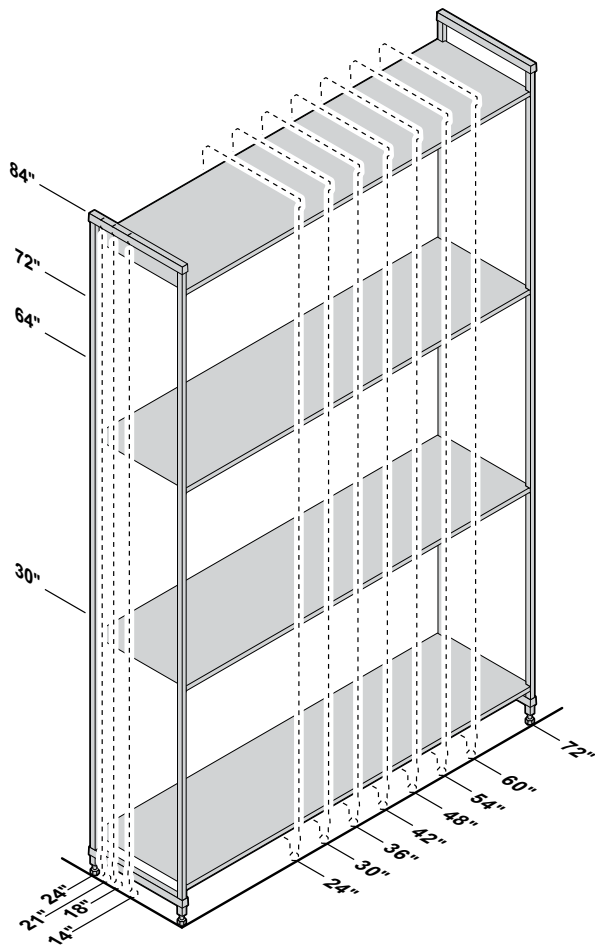

Camshelving® Elements Series

Stationary Unit Sizes

Mobile Unit Sizes

Weight Bearing Capacity

		UNIT LENGTH 24" – 48"	UNIT LENGTH 54" – 72"
SINGLE UNIT	Unit only	2000 lbs.	2000 lbs.
	Shelf only	800	600
	Unit with dunnage stand*	2400	2300
	Bottom shelf with dunnage stand*	1200	900
CORNER UNIT** With 2 Dunnage Stands required	Unit only	1800	—
	Shelf only	400	—
	Bottom shelf with dunnage stands*	600	—
MOBILE UNIT	Unit only***	750	—

* Dunnage Stands add stability and increase weight bearing capacity on bottom shelf only. Add to any shelf length. Highly recommended for Starter Units 54" and longer, all Corner Units, U-Shape Units and units specified for heavier loads (See page 06).

** Corner connectors are for use only with shelves 24" – 48" long.

*** Due to the weight bearing capacity of casters, maximum weight load on an entire Mobile Unit is 750 lbs.

Post Connectors, Corner Connectors, Seismic Foot, Wall Fastener, Identification Tags, Single Shelf Security Cage, Tray Slide Rack, and Shelf Divider Bars are not NSF Listed.