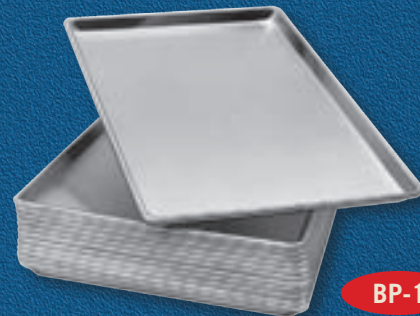

Lugs/Cover Colors: Gray (-G) or White (-W)

See page 16 for a complete listing of lug racks.

P1224 and P1230
are ribbed.

P1218

P926

BP-1

L815-G