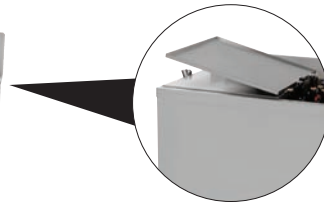

STAINLESS STEEL
Beer Box 

Item #: _____	Qty #: _____
Model #: _____	
Project #: _____	

Optional Hinged Cover* Includes Padlock & Two Keys
SU-35A & SU-35B

**Covers Can Not Be Used During Normal Operation*

FEATURES:

- 18" deep insulated beer box keeps bottle beer ice cold.
- Perforated false bottom allows melted ice to drain.
- False bottom is removable for easy cleaning.
- 4" backsplash.
- Stainless steel legs with adjustable stainless steel bullet feet.
- Optional stainless steel locking cover includes padlock with two keys.

MECHANICAL:

1" IPS drain

MATERIAL:

- Ice Bin, Front Apron, False Bottom:** 18 gauge, 300 stainless steel
- Sides:** 20 gauge, 430 stainless steel
- Backsplash:** 22 gauge, 300 stainless steel
- Dividers:** 14 gauge, 300 stainless steel
- Understructure:** 22 gauge galvaneal front/back; 11 gauge electrogalvaneal leg channel
- Legs:** 18 gauge stainless steel 1 5/8" O.D. with 1" adjustable plastic bullet feet
- Ice Bin Insulation:** 2 lbs. density styrofoam
- Optional Locking Cover:** 18 gauge, 300 stainless steel

OPTIONAL:

- SU-35A** - Cover w/ padlock and keys for CRBB-48
- SU-35B** - Cover w/ padlock and keys for CRBB-60
- SU-55** - Additional removable stainless steel divider

Model #	Overall Length (A)	Dist. To Drain (B)	Ice Bin Liner Size L x W x H	Capacity of Bottled Beer	Approx. Weight	Approx. Cu. Ft.
CRBB-48	48"	24"	45 3/4" x 20 3/4" x 18"	12 cases	220 lbs.	14
CRBB-60	60"	30"	57 3/4" x 20 3/4" x 18"	18 cases	225 lbs.	15