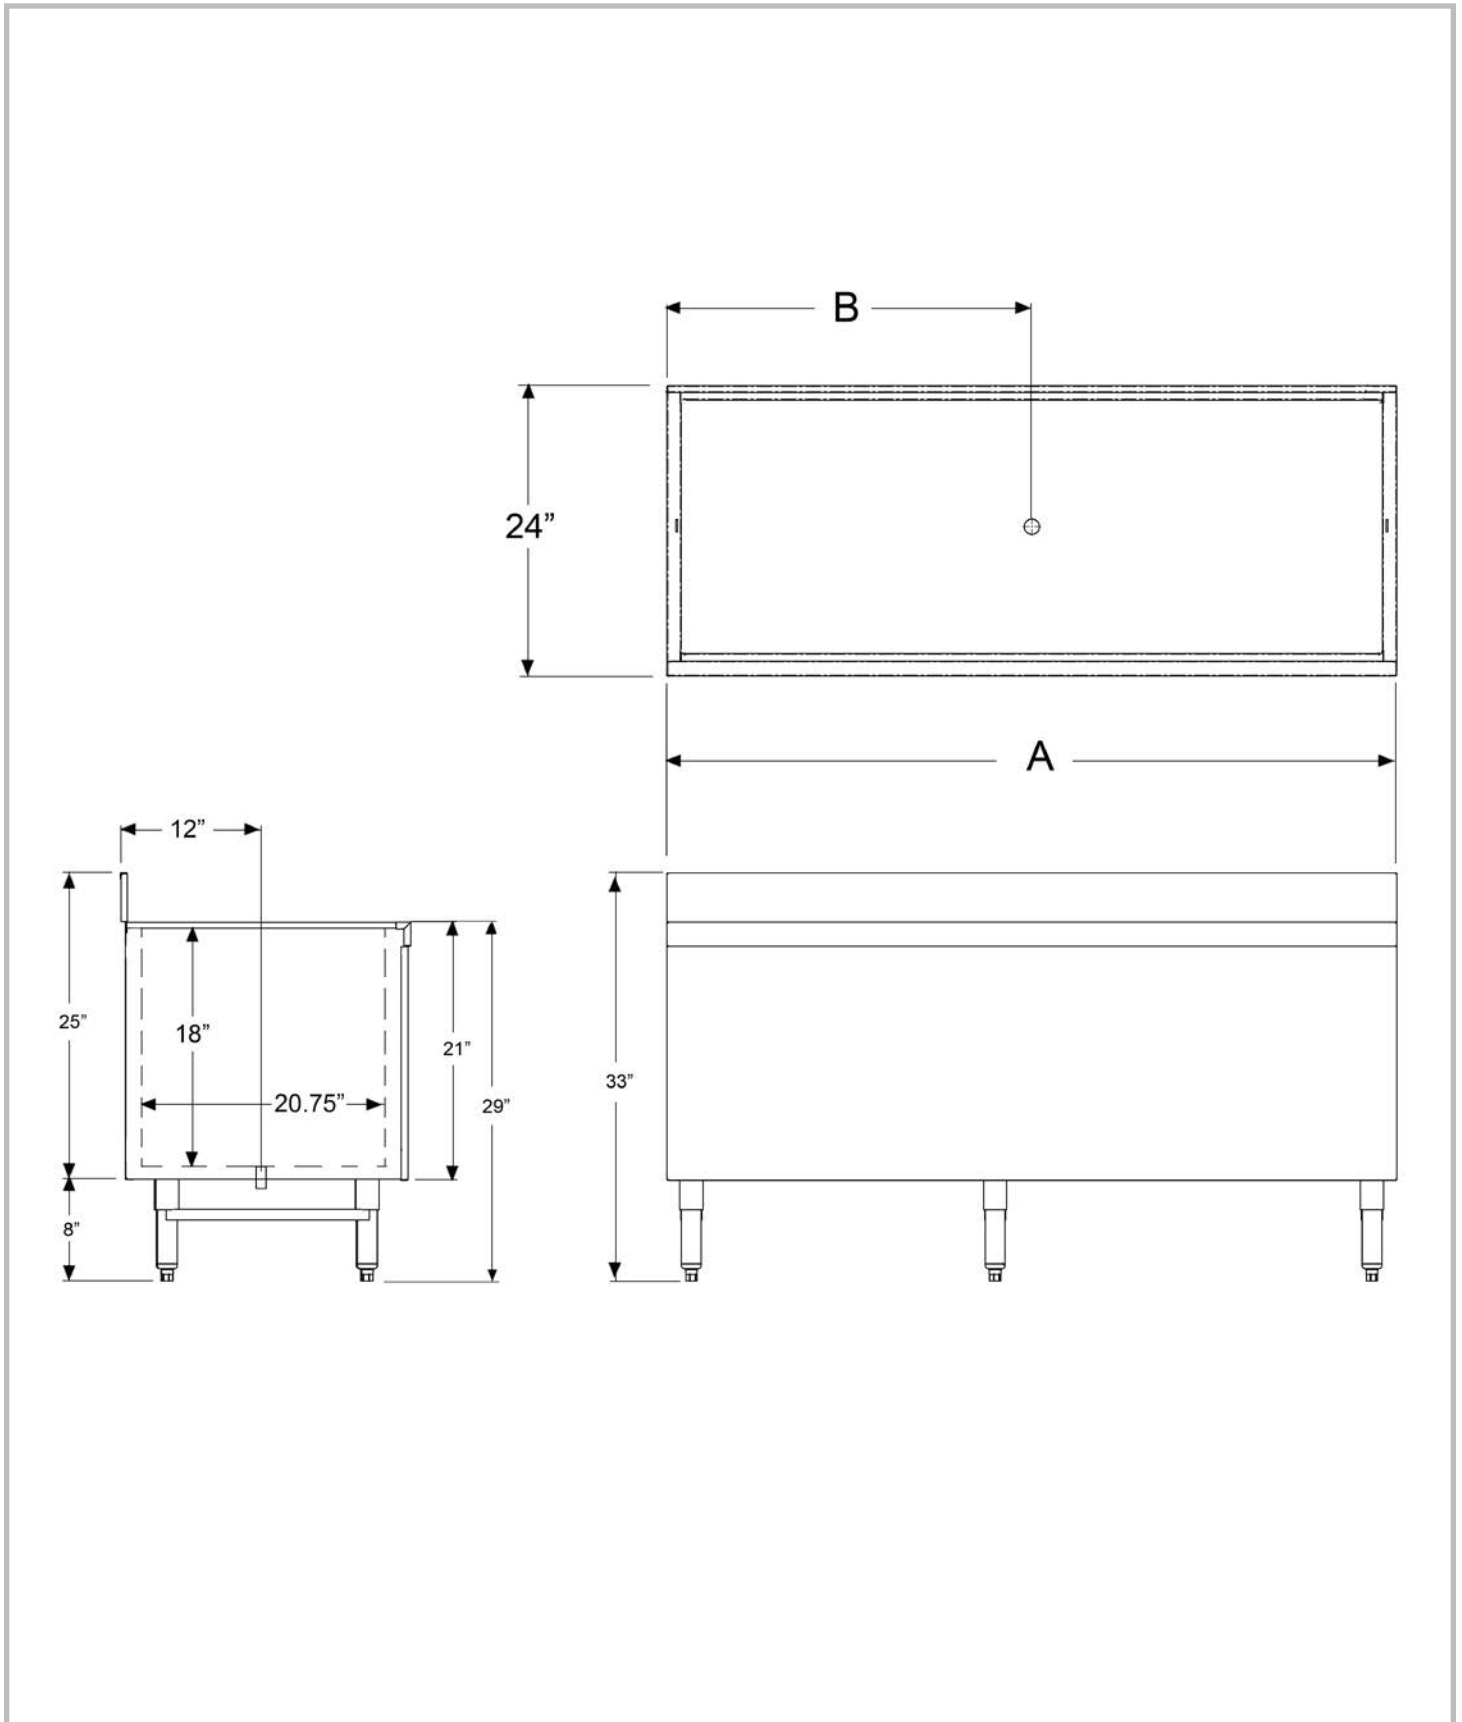

FEATURES:

- 18" deep insulated beer box keeps bottle beer ice cold.
- Perforated false bottom allows melted ice to drain.
- False bottom is removable for easy cleaning.
- 4" backsplash.
- Stainless steel legs with adjustable stainless steel bullet feet.
- Optional stainless steel locking cover includes padlock with two keys.

MECHANICAL:

1" IPS drain

MATERIAL:

- Ice Bin, Front Apron, False Bottom:** 18 gauge, 300 stainless steel
- Sides:** 20 gauge, 430 stainless steel
- Backsplash:** 22 gauge, 300 stainless steel
- Dividers:** 14 gauge, 300 stainless steel
- Understructure:** 22 gauge galvaneal front/back; 11 gauge electrogalvaneal leg channel
- Legs:** 18 gauge stainless steel 1 5/8" O.D. with 1" adjustable plastic bullet feet
- Ice Bin Insulation:** 2 lbs. density styrofoam
- Optional Locking Cover:** 18 gauge, 300 stainless steel

OPTIONAL:

- SU-35A** - Cover w/ padlock and keys for CRBB-48
- SU-35B** - Cover w/ padlock and keys for CRBB-60
- SU-55** - Additional removable stainless steel divider

Model #	Overall Length (A)	Dist. To Drain (B)	Ice Bin Liner Size L x W x H	Capacity of Bottled Beer	Approx. Weight	Approx. Cu. Ft.
CRBB-48	48"	24"	45 3/4" x 20 3/4" x 18"	12 cases	220 lbs.	14
CRBB-60	60"	30"	57 3/4" x 20 3/4" x 18"	18 cases	225 lbs.	15

DIMENSIONS and SPECIFICATIONS

TOL Overall: $\pm .500"$ Interior: $\pm .250"$

ALL DIMENSIONS ARE TYPICAL

ADVANCE TABCO is constantly engaged in a program of improving our products. Therefore, we reserve the right to change specifications without prior notice.