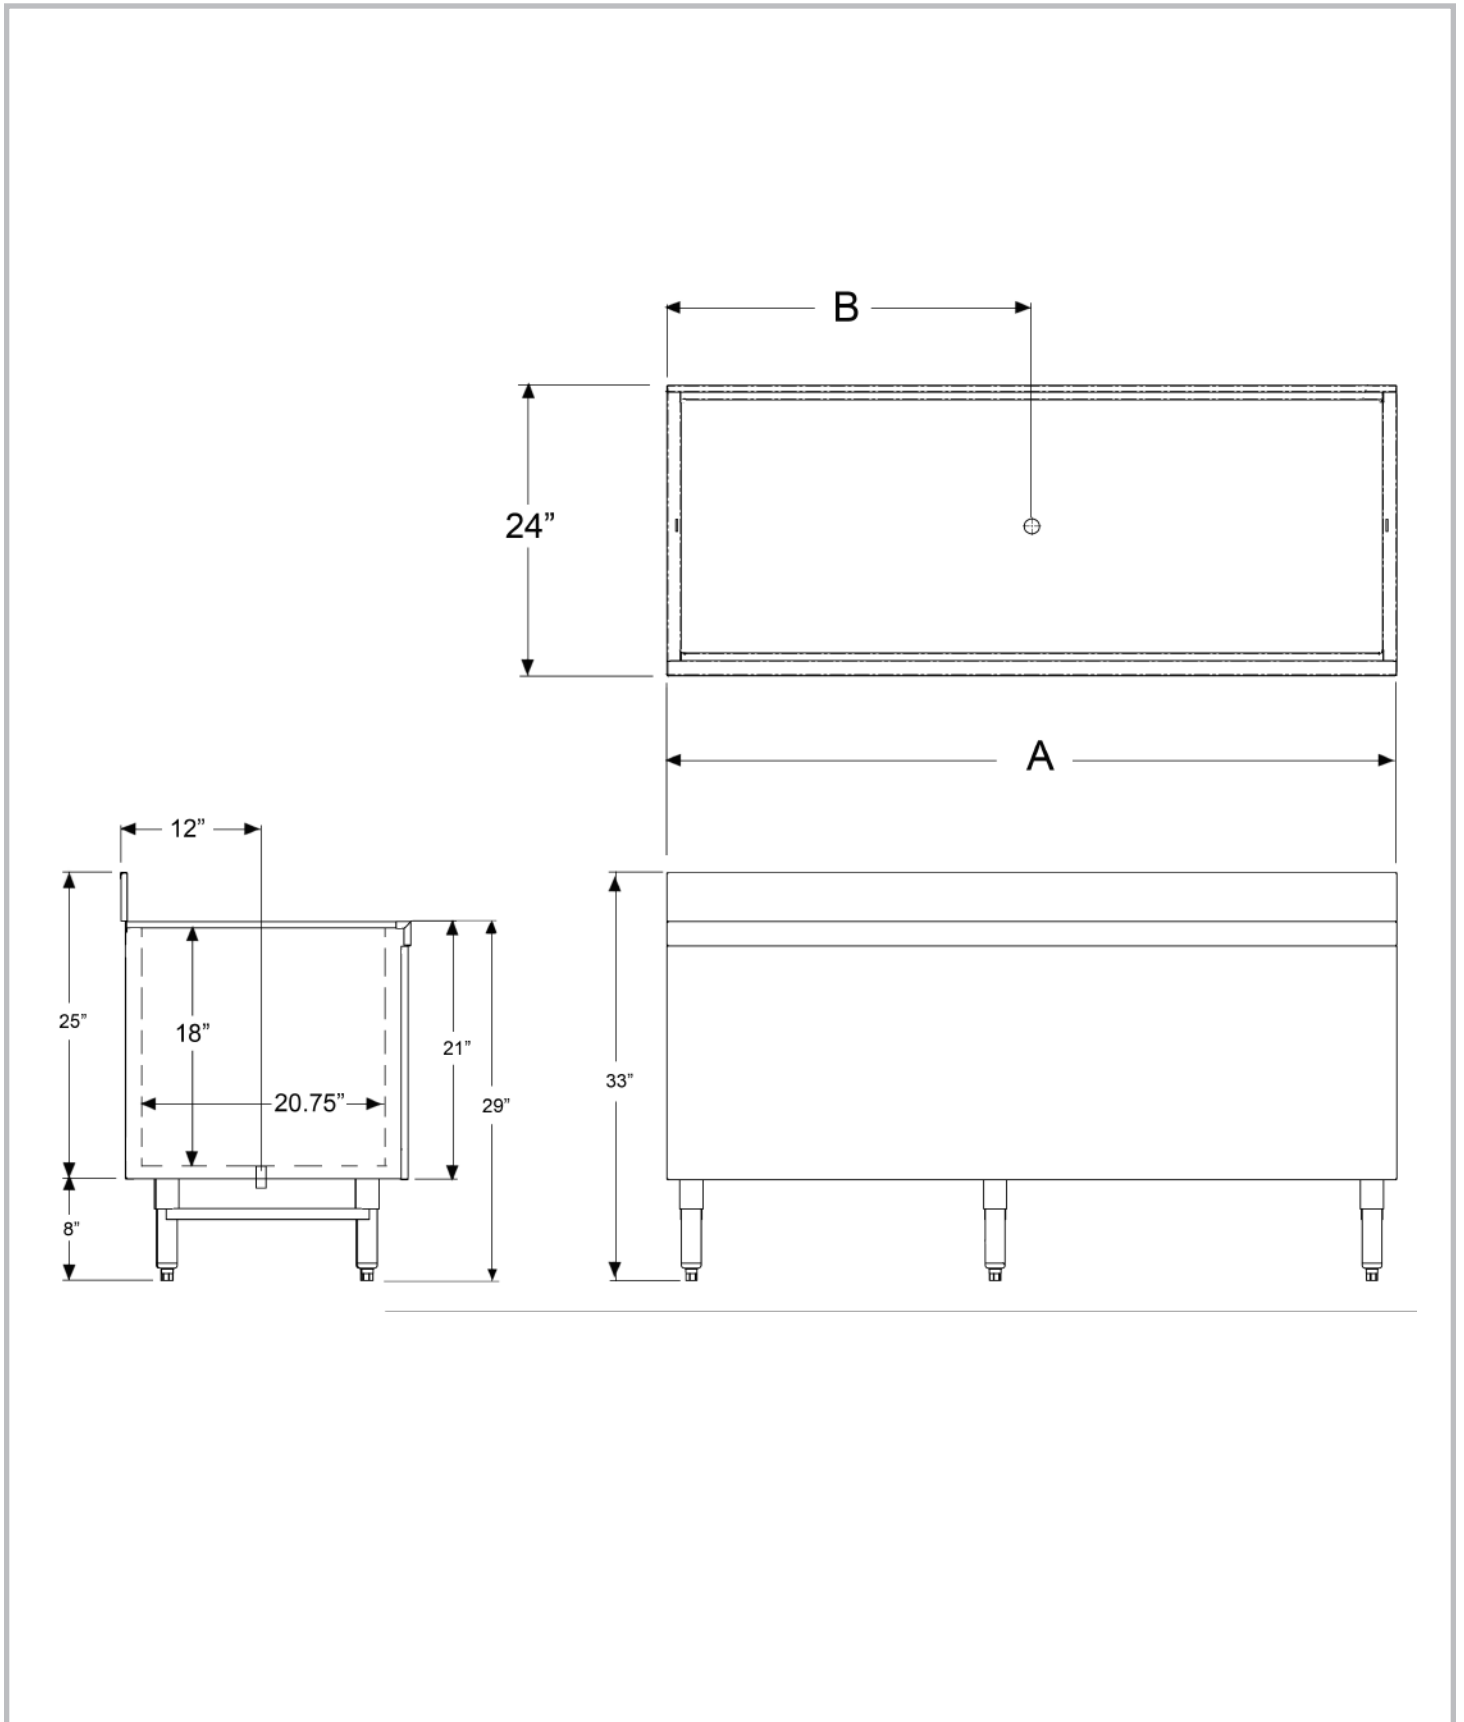

STAINLESS STEEL  
**Beer Box**   
 21" Wide

Item #: _____	Qty #: _____
Model #: _____	
Project #: _____	

CRBB-48 Shown

**FEATURES:**

- 18" deep insulated beer box keeps bottle beer ice cold.
- Perforated false bottom allows melted ice to drain.
- False bottom is removable for easy cleaning.
- Removable stainless steel dividers included.
- 4" backsplash.
- Stainless steel legs with adjustable stainless steel bullet feet.
- Optional stainless steel locking cover includes two pad locks.

**MECHANICAL:**

1" IPS drain

**MATERIAL:**

- Ice Bin, Front Apron, False Bottom:** 18 gauge, 300 stainless steel
- Sides:** 20 gauge, 430 stainless steel
- Backsplash:** 22 gauge, 300 stainless steel
- Dividers:** 14 gauge, 300 stainless steel
- Understructure:** 22 gauge galvaneal front/back; 11 gauge electrogalvaneal leg channel
- Legs:** 18 gauge stainless steel 1 5/8" O.D. with 1" adjustable stainless steel bullet feet
- Ice Bin Insulation:** 2 lbs. density styrofoam
- Optional Locking Cover:** 18 gauge, 300 stainless steel

CRBB-48-LC Shown

**OPTIONAL:**

A-55 - Additional removable stainless steel divider

Model #	Approx. Weight	Approx. Cu. Ft.	Overall Length (A)	Dist. To Drain (B)	# of S/S Dividers Included	Ice Bin Liner Size L x W x H	Capacity of Bottled Beer
CRBB-48	130 lbs.	14	48"	24"	2	45 3/4" x 20 3/4" x 18"	12 cases
CRBB-60	163 lbs.	15	60"	30"	3	57 3/4" x 20 3/4" x 18"	18 cases

# DIMENSIONS and SPECIFICATIONS

TOL Overall:  $\pm .500"$  Interior:  $\pm .250"$

ALL DIMENSIONS ARE TYPICAL

ADVANCE TABCO is constantly engaged in a program of improving our products. Therefore, we reserve the right to change specifications without prior notice.