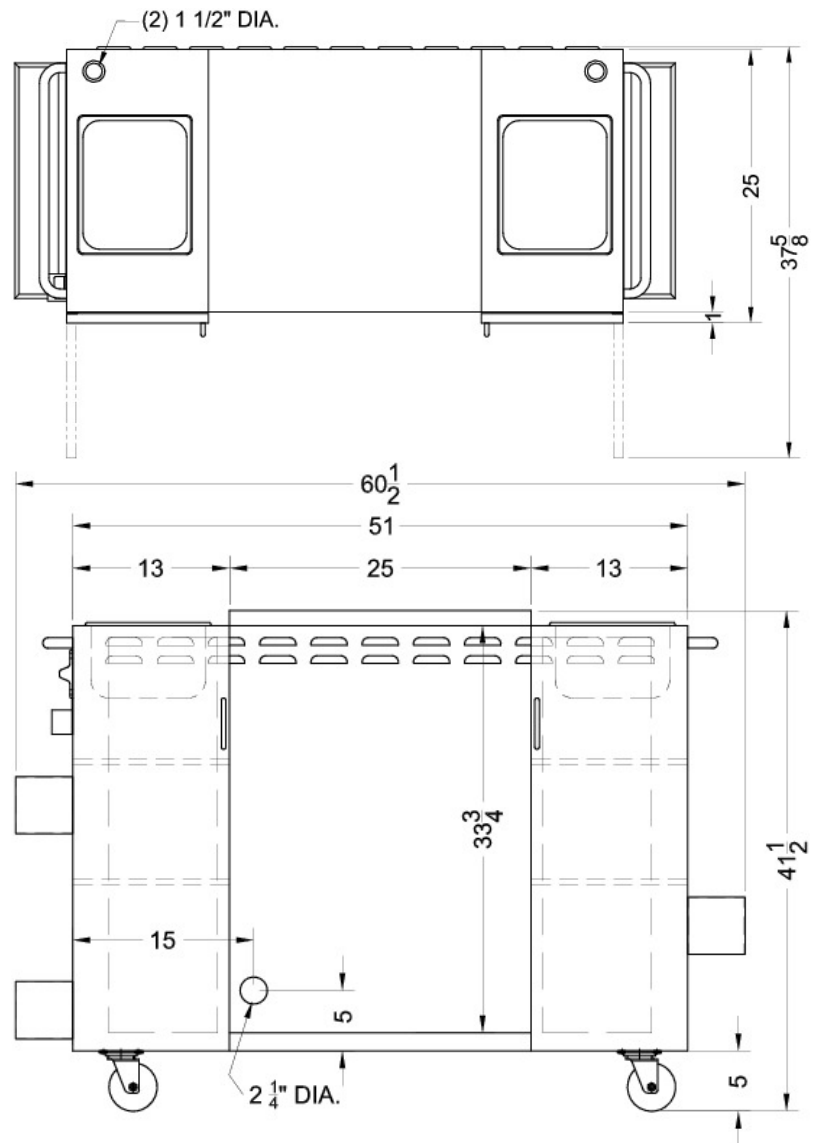

CartOS

41.5" x 61.0" x 25.0" (H x W x D)

Outdoor serving cart with space for 24" wide refrigerator

Highlights:

Weatherproof design with modern style

Storage shelves inside and out

Complete stainless steel construction

Add a 24 inch wide outdoor refrigerator, freezer, or beer dispenser from SUMMIT's U.L. outdoor line

304 grade stainless steel	Complete stainless steel design for easy durability in the outdoors
Three exterior shelves	Store large bottles on the side
Magnetic locking doors	Keep interior contents safe behind doors that will stay closed
Removable countertop	Convenient workspace that can be removed for added versatility
Two professional towel bar handles	Modern stainless steel side handles increase unit mobility
Removable ice trays	Conveniently refill ice with lift-out stainless steel trays

Specifications:

Height	41.5"
Width	61.0"
Depth	25.0"
Shipping Weight	220.0 lbs.
Voltage/Frequency	115 V AC/60 Hz
Depth with door at 90°	37.63"
Parts/Labor Warranty	1 Year

Summit Appliance Division, Felix Storch, Inc.
770 Garrison Ave • Bronx, NY 10474
Phone: 718-893-3900 • Fax: 718-842-3093
Email: info@summitappliance.com