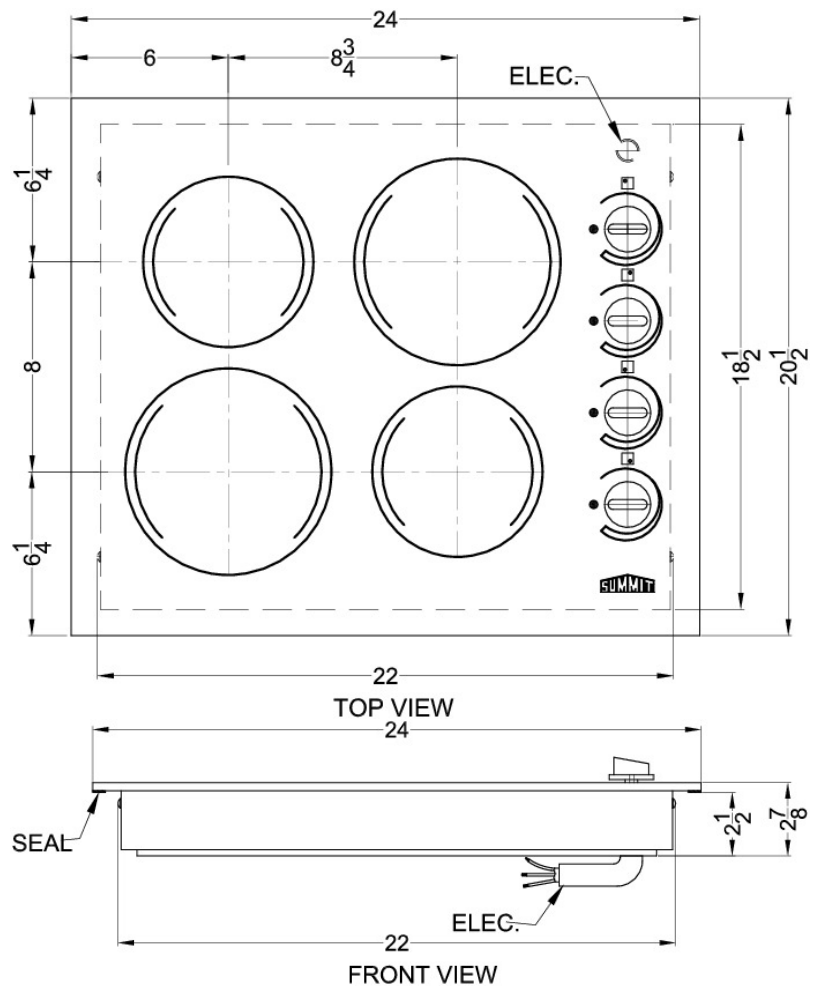

CR424WH

3.0" x 24.0" x 20.5" (H x W x D)

24" wide 4-burner electric cooktop in smooth white ceramic glass finish

Highlights:

- 24" width is ideally sized for many hard-to-fill cutouts
- Smooth white finish in Schott Ceran glass offers easy cleanup
- Four 1200W burners made by E.G.O. in Germany
- 304 grade stainless steel trim adds durable support with professional style

24" width	Designed to fit 22.13" W x 18.63" D cutouts
E.G.O. burners	Considered by many to be the industry's best cooking technology, this unit features four 1200W 6 1/2" burners made in Germany by E.G.O.
Schott Ceran surface	Smooth ceramic glass cooking surface in a clean white finish
Push-to-turn knobs	Controls require a gentle push to help prevent cooking accidents
Stainless steel trim	Stainless steel border adds an extra touch of style
Indicator lights	Each burner includes an indicator light to show when the unit is on

Specifications:

Cutout Width	22.13"
Cutout Height	2.5"
Cutout Depth	18.63"
Height	3.0"
Width	24.0"
Depth	20.5"
Countertop Cutout Width	22.13"
Countertop Cutout Depth	18.63"
Voltage/Frequency	220 V AC/60 Hz
Canadian Electrical Safety	ULC
Amps	21.0
US Electrical Safety	UL
Surface Type	Glass
Burner Temperature Control	Dial
Number of Burners	4
Heating Type	Radiant
Burner Type	Glasstop
Parts/Labor Warranty	1 Year