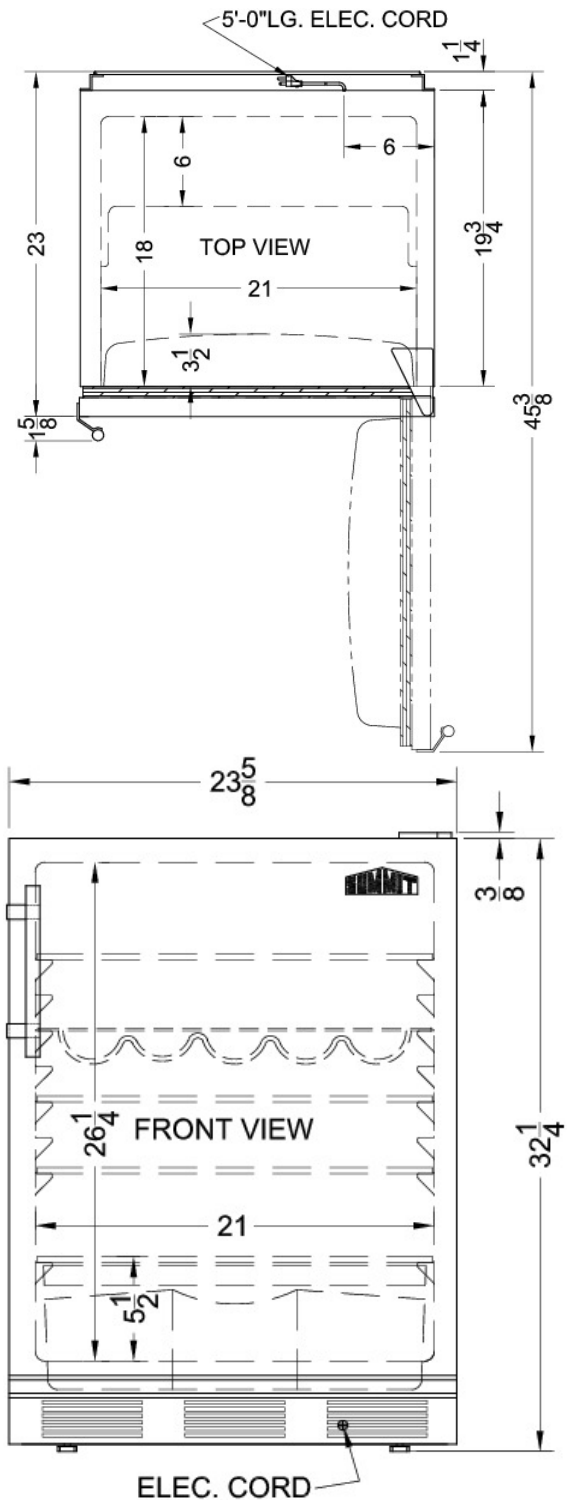

FF63B Specifications:

Height	32.63"
Width	23.63"
Depth	23.0"
Capacity	5.5 cu.ft.
Ext Depth with Handle	24.63"
Interior Height 1	26.25"
Interior Width 1	21.0"
Interior Depth 1	18.0"
Comp Step Height	5.5"
Comp Step Width	21.0"
Comp Step Depth	6.0"
Shipping Weight	102.0 lbs.
Amps	1.0
Canadian Electrical Safety	ULC
US Electrical Safety	UL
Voltage/Frequency	115 V AC/60 Hz
Energy Usage/Year	307.0 kWh/year
Reversible	Yes
Door Swing	RHD
Crisper Quantity	1
Shelf Quantity	3
Adjustable Shelf	true
Shelf Type	Glass
Crisper Cover Type	Glass
Crisper Finish	Opaque
Full Door Shelf Quantity	3
Wine Bottle Holder	true
Defrost Type	Automatic
Height to Hinge Cap	32.25"
Depth with door at 90°	45.38"
Thermostat Type	Dial
Light	true
Low Side PSI	70.0
Refrigerant Type	R134a
High Side PSI	285.0
Level Legs Quantity	2
Freon Oz	1.7
Compressor Warranty	5 Years
Parts/Labor Warranty	1 Year

Summit Appliance Division, Felix Storch, Inc.
770 Garrison Ave • Bronx, NY 10474
Phone: 718-893-3900 • Fax: 718-842-3093
Email: info@summitappliance.com