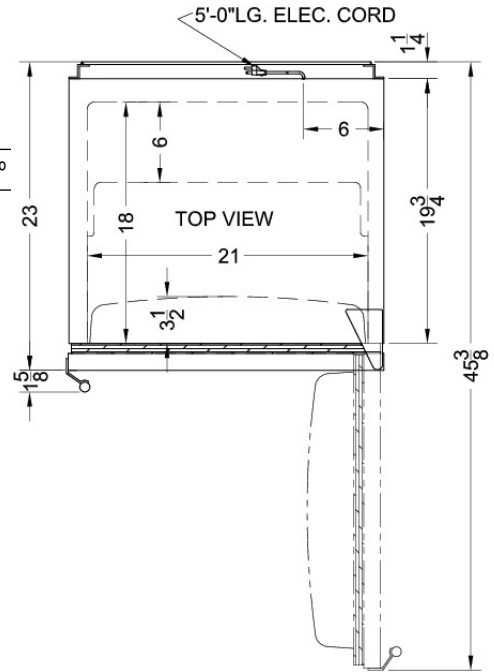

FF63BDTPUB Specifications:

Overview	
Height	32.63"
Width	23.63"
Depth	23.0"
Depth with Handle	24.63"
Depth with door at 90°	45.38"
Capacity	5.5 cu.ft.
Defrost Type	Automatic
Door	Black
Cabinet	Black
US Electrical Safety	UL
Canadian Electrical Safety	ULC
Energy Usage/Year	307.0kWh/year
Amps	1.0
Voltage/Frequency	115 V AC/60 Hz
Shipping Weight	102.0 lbs.
Parts & Labor Warranty	1 Year
Compressor Warranty	5 Years
Wine Cellar	
Number of Zones	1
Door Swing	RHD
Reversible	Yes
Adjustable Shelves	Yes
Shelf Type	Glass and Scalloped
Shelf Qty	3
Thermostat Type	Digital
Interior Light	Yes
Refrigerant Type	R134a
Refrigerant Amount	1.7 oz.
High Side PSI	285.0
Low Side PSI	70.0
Interior Height 1	26.25"
Interior Width 1	21.0"
Interior Depth 1	18.0"
Compressor Step Height	5.5"
Compressor Step Width	21.0"

Compressor Step Depth
Temperature Range 41°

SUMMIT APPLIANCE DIVISION FELIX STORCH, INC.

770 Garrison Avenue, Bronx, NY 10474 USA TEL 718-893-3900 FAX 844-478-8799 info@summitappliance.com www.summitappliance.com