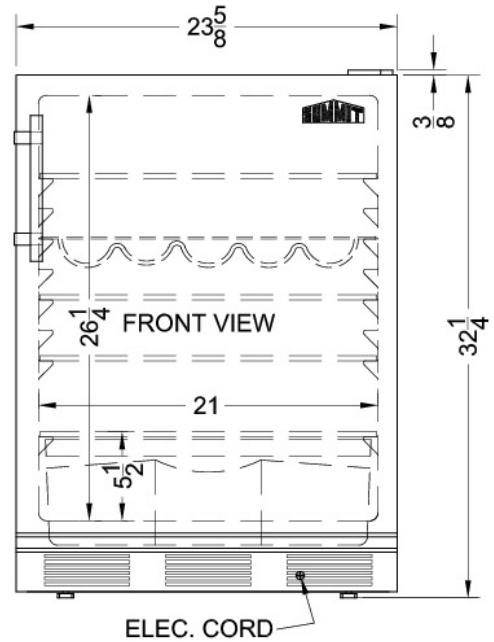

FF63BDTPUB Specifications:

Overview	
Height	32.63"
Width	23.63"
Depth	23.0"
Depth with Handle	24.63"
Depth with door at 90°	45.38"
Capacity	5.5 cu.ft.
Defrost Type	Automatic
Door	Black
Cabinet	Black
US Electrical Safety	UL
Canadian Electrical Safety	ULC
Energy Usage/Year	307.0kWh/year
Amps	1.0
Voltage/Frequency	115 V AC/60 Hz
Shipping Weight	102.0 lbs.
Parts & Labor Warranty	1 Year
Compressor Warranty	5 Years
Wine Cellar	
Number of Zones	1
Door Swing	RHD
Reversible	Yes
Adjustable Shelves	Yes
Shelf Type	Glass and Scalloped
Shelf Qty	3
Thermostat Type	Digital
Interior Light	Yes
Refrigerant Type	R134a
Refrigerant Amount	1.7 oz.
High Side PSI	285.0
Low Side PSI	70.0
Interior Height 1	26.25"
Interior Width 1	21.0"
Interior Depth 1	18.0"
Compressor Step Height	5.5"
Compressor Step Width	21.0"

Compressor Step Depth
Temperature Range 41°

SUMMIT APPLIANCE DIVISION FELIX STORCH, INC.

770 Garrison Avenue, Bronx, NY 10474 USA TEL 718-893-3900 FAX 844-478-8799 info@summitappliance.com www.summitappliance.com