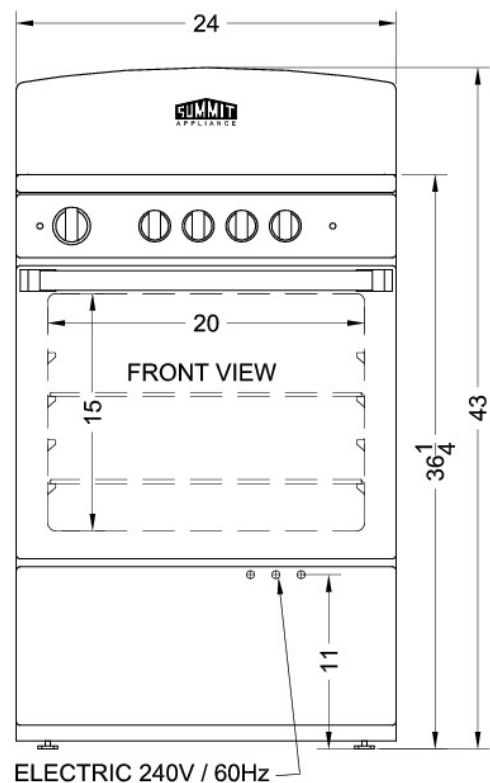

# RE241W

43" x 24" x 24" (H x W x D)

24" wide electric range in white finish with coil burners and large 3 cu.ft. oven

### Product Features:

24" width	Perfectly sized for apartments and smaller home kitchens
Waist-high broiler	Broiler is located inside the oven, making it easier to use
Backsplash	High backing prevents stovetop contents from splashing up or boiling over and staining back walls
Four cooking zones	Surface features one 8" and three 6" coil elements to accommodate a range of sizes and cooking needs
Upfront controls	Control panel is conveniently located to prevent users from reaching over hot cooktop surface for adjustments
Chrome drip pans	Each element includes a removable chrome pan for easier cleaning
Textured cabinet	Fully finished white cabinet constructed from steel
Color matched knobs & handle	White-on-white design for an attractive look ideal for any kitchen
Indicator lights	Control panel includes an 'on' light for the oven and burners for added safety when using the range

## RE241W Specifications:

Overview	
Height	43.0"
Width	24.0"
Depth	24.0"
Depth with Handle	26.13"
Depth with door at 90°	41.0"
Door	White
Cabinet	White
US Electrical Safety	UL
Voltage/Frequency	220 V AC/60 Hz
Weight	135.0 lbs.
Shipping Weight	150.0 lbs.
Parts & Labor Warranty	1 Year
Electric Range	
Oven Capacity	3.0cu.ft.
Cooktop Surface	Metal
Element Type	Coils
Number of Elements	4
Burner Controls	Dial
Oven Controls	Dial
Cleaning Type	Manual
Oven Rack Qty	2
Oven Interior Height	15.0"
Oven Interior Width	20.0"
Oven Interior Depth	17.5"
Power Source	220V
Broiler Location	Inside Oven