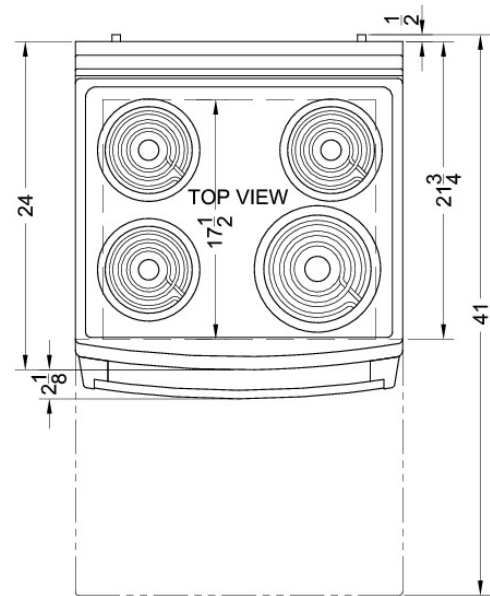

# RE241W

43" x 24" x 24" (H x W x D)

24" wide electric range in white finish with coil burners and large 3 cu.ft. oven

### Product Features:

24" width	Perfectly sized for apartments and smaller home kitchens
Waist-high broiler	Broiler is located inside the oven, making it easier to use
Backsplash	High backing prevents stovetop contents from splashing up or boiling over and staining back walls
Four cooking zones	Surface features one 8" and three 6" coil elements to accommodate a range of sizes and cooking needs
Upfront controls	Control panel is conveniently located to prevent users from reaching over hot cooktop surface for adjustments
Chrome drip pans	Each element includes a removable chrome pan for easier cleaning
Textured cabinet	Fully finished white cabinet constructed from steel
Color matched knobs & handle	White-on-white design for an attractive look ideal for any kitchen
Indicator lights	Control panel includes an 'on' light for the oven and burners for added safety when using the range

## RE241W Specifications:

Overview	
Height	43.0"
Width	24.0"
Depth	24.0"
Depth with Handle	26.13"
Depth with door at 90°	41.0"
Door	White
Cabinet	White
US Electrical Safety	UL
Voltage/Frequency	220 V AC/60 Hz
Weight	135.0 lbs.
Shipping Weight	150.0 lbs.
Parts & Labor Warranty	1 Year
Electric Range	
Oven Capacity	3.0cu.ft.
Cooktop Surface	Metal
Element Type	Coils
Number of Elements	4
Burner Controls	Dial
Oven Controls	Dial
Cleaning Type	Manual
Oven Rack Qty	2
Oven Interior Height	15.0"
Oven Interior Width	20.0"
Oven Interior Depth	17.5"
Power Source	220V
Broiler Location	Inside Oven