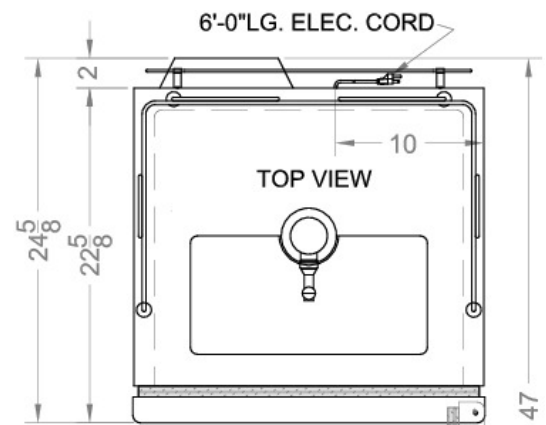

## SBC490

51.38" x 23.63" x 24.63" (H x W x D)

Full-sized freestanding beer dispenser for home use, with black exterior and tap kit

### Highlights:

- Converts to a refrigerator for added convenience
- Accepts half, quarter, and mini kegs of your favorite brew
- Includes everything you need to pour the perfect draft
- Ships with sturdy casters to install for optional portability

## Specifications:

Height	51.38"
Width	23.63"
Depth	24.63"
Capacity	6.0 cu.ft.
Interior Height 1	29.0"
Interior Width 1	21.25"
Interior Depth 1	18.75"
Shipping Weight	152.0 lbs.
Amps	1.7
Voltage/Frequency	115 V AC/60 Hz
Canadian Electrical Safety	ULC
US Electrical Safety	UL
Door Swing	RHD
Reversible	No
Shelf Quantity	2
Shelf Type	Wire
Wheel Quantity	4
Defrost Type	Automatic
Depth with door at 90°#176;	47.0"
Thermostat Type	Dial
Condensor Location	Rear of Unit
Low Side PSI	88.0
Freon Type	R134a
High Side PSI	280.0
Freon Oz	2.1
Parts/Labor Warranty	1 Year
Compressor Warranty	5 Years