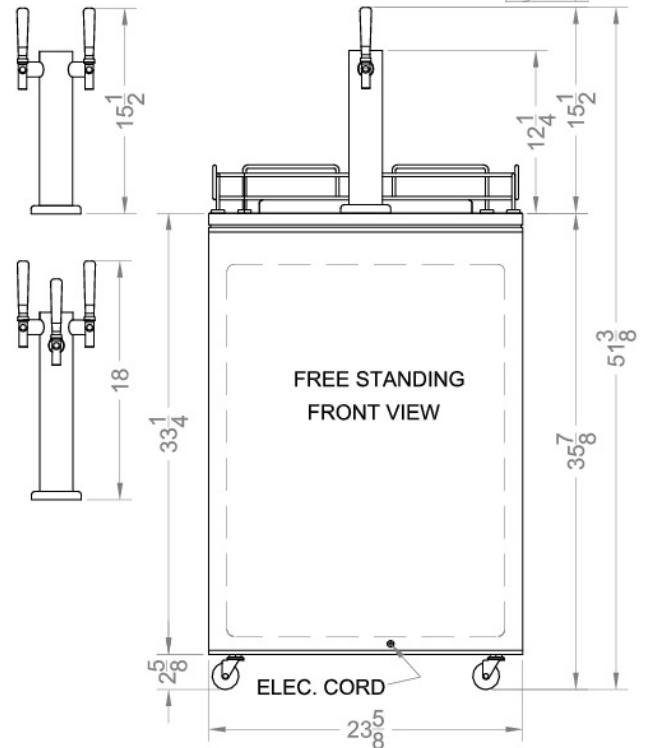

## SBC490

51.38" x 23.63" x 24.63" (H x W x D)

Full-sized freestanding beer dispenser for home use, with black exterior and tap kit

### Highlights:

- Converts to a refrigerator for added convenience
- Accepts half, quarter, and mini kegs of your favorite brew
- Includes everything you need to pour the perfect draft
- Ships with sturdy casters to install for optional portability

Full-sized	Large interior accepts half, quarter, and mini kegs
Fully finished black cabinet	Allows the beer dispenser to be used freestanding
KIT 490 included	Includes a 5lb. CO2 tank and regulator, draft arm, Sankey American tap, connection hardware, and cleaning kit
Convertible to a refrigerator	Transform the beer cooler into a standard refrigerator with adjustable shelves
Automatic defrost	Simplify appliance care by letting your beer cooler defrost itself
Adjustable thermostat	Control the interior temperature with ease and accuracy
Casters included (ships unassembled)	To make the beer dispenser portable, install this sturdy set of casters to the base of the unit
Top guard rail (ships unassembled)	Install this silver rail on top to reduce spills and neaten service
100% CFC free	Environmentally friendly design without ozone-damaging chemicals

## Specifications:

Height	51.38"
Width	23.63"
Depth	24.63"
Capacity	6.0 cu.ft.
Interior Height 1	29.0"
Interior Width 1	21.25"
Interior Depth 1	18.75"
Shipping Weight	152.0 lbs.
Amps	1.7
Voltage/Frequency	115 V AC/60 Hz
Canadian Electrical Safety	ULC
US Electrical Safety	UL
Door Swing	RHD
Reversible	No
Shelf Quantity	2
Shelf Type	Wire
Wheel Quantity	4
Defrost Type	Automatic
Depth with door at 90°#176;	47.0"
Thermostat Type	Dial
Condensor Location	Rear of Unit
Low Side PSI	88.0
Freon Type	R134a
High Side PSI	280.0
Freon Oz	2.1
Parts/Labor Warranty	1 Year
Compressor Warranty	5 Years