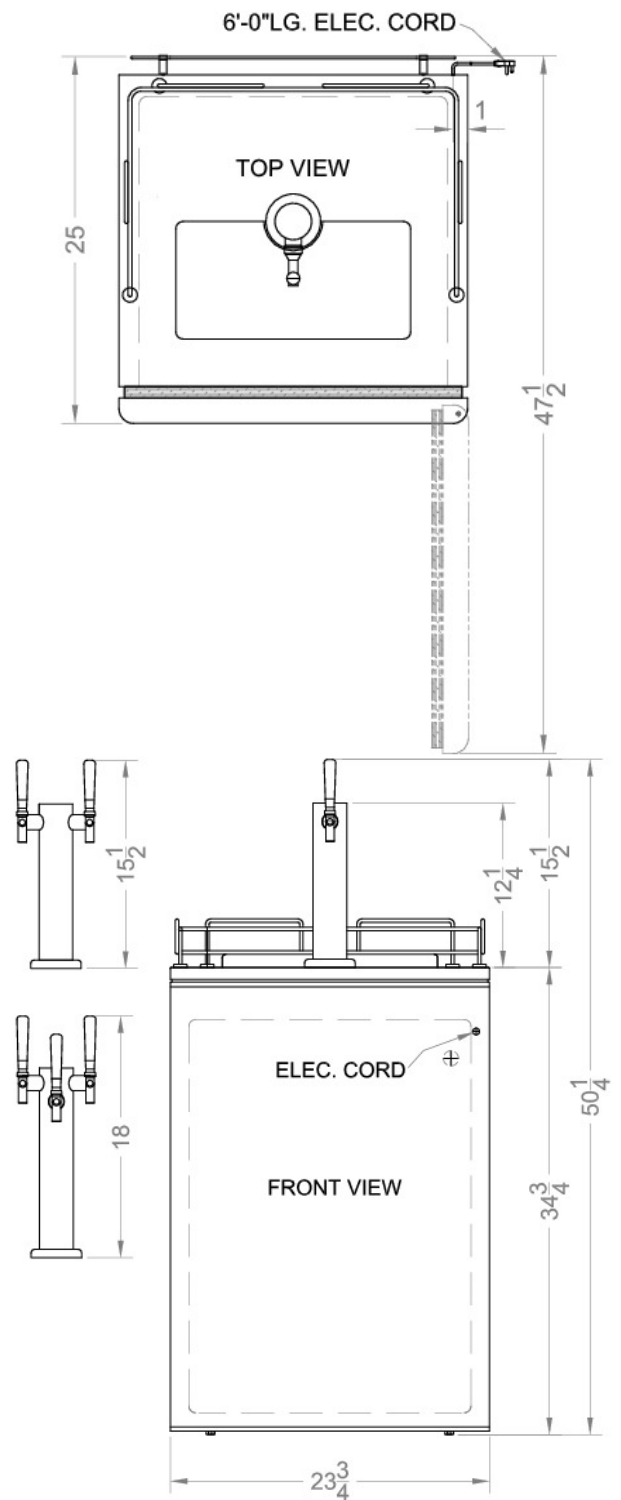

## SBC500SSST

50.25" x 23.75" x 25.0" (H x W x D)

Portable beer dispenser with platinum sides, stainless steel door and stainless steel top

### Highlights:

Includes everything you need to pour the perfect draft

Stainless steel top adds a touch of luxury to tap service

Platinum sides bring a modern look into any setting

Accepts half, quarter, and mini kegs of your favorite brew

Full-sized	Large interior accepts half, quarter, and mini (pony) kegs
KIT 490 included	Includes a 5lb. CO2 tank and regulator, draft arm, Sankey American tap, connection hardware, and cleaning kit
Top guard rail	Limit the mess with a silver rail that neatens service
Stainless steel top	18 gauge stainless steel adds long lasting elegance
Stainless steel door	Durable design with lasting elegance
Platinum cabinet	A subtle but stylish color adds modern style to any setting
Convertible to a refrigerator	Transform the beer cooler into a standard refrigerator
Adjustable thermostat	Manage the interior temperature with ease and accuracy
Portable design	Keep your beer on the move with sturdy casters
Manual defrost	No temperature fluctuations with a static manual defrost system that keeps the cold inside

## Specifications:

Height	50.25"
Width	23.75"
Depth	25.0"
Shipping Weight	156.0 lbs.
US Electrical Safety	UL
Voltage/Frequency	115 V AC/60 Hz
Door Swing	RHD
Reversible	No
Defrost Type	Manual
Depth with door at 90°	47.5"
Condensor Location	Side of Unit
Thermostat Type	Dial
Level Legs Quantity	2
Freon Type	R134a
Parts/Labor Warranty	1 Year
Compressor Warranty	5 Years