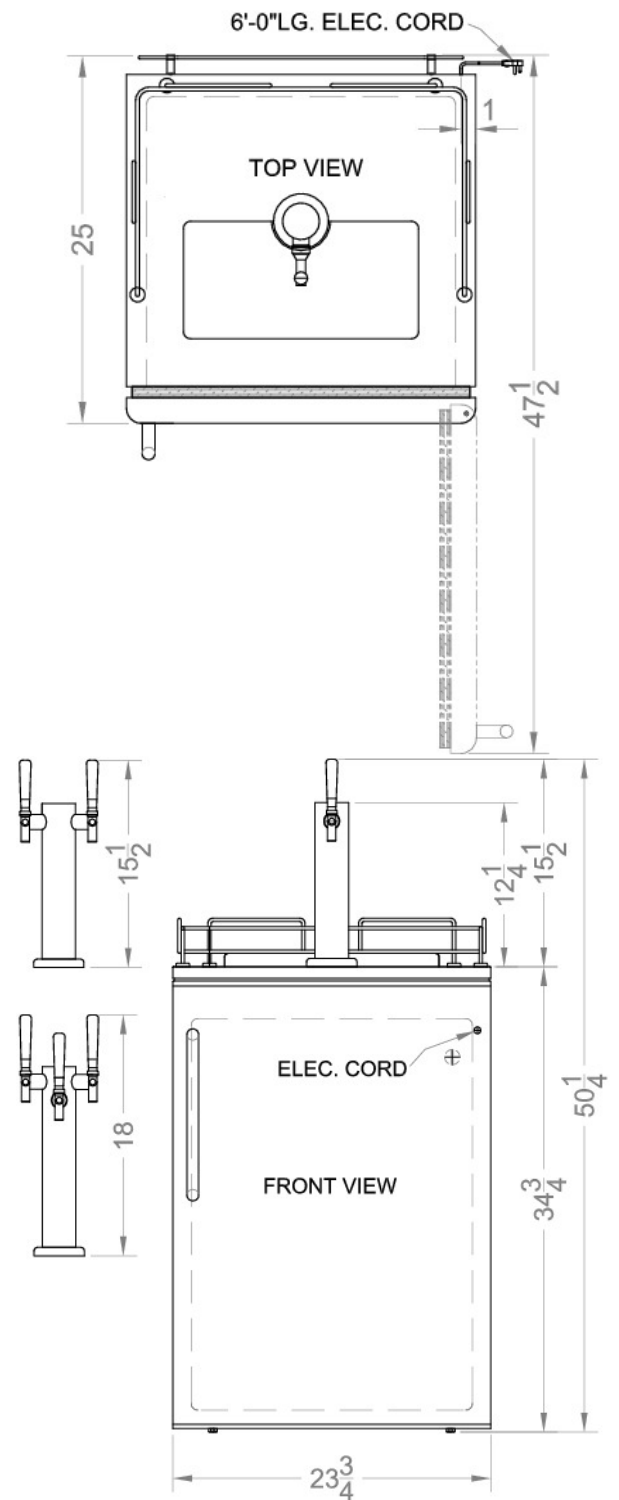

SBC501BSSTB

50.25" x 23.75" x 25.0" (H x W x D)

Portable beer dispenser with black cabinet, stainless steel door, and all tap accessories; replaces SBC500BSSTB

Highlights:

- Stainless steel door brings modern luxury to any room
- Accepts half, quarter, and mini kegs of your favorite brew
- Includes everything you need to pour the perfect draft
- Portable design with heavy duty caster support

KIT 490 included	Includes a 5lb. CO2 tank and regulator, draft arm, Sankey American tap, connection hardware, and cleaning kit
Full-sized	Large interior accepts half, quarter, and mini (pony) kegs
Adjustable thermostat	Manage the interior temperature with ease and accuracy
Manual defrost	No temperature fluctuations with a static manual defrost system that keeps the cold inside
Top guard rail	Limit the mess with a silver rail that neatens service
Convertible to a beverage cooler	Store beverages inside when not using as a beer cooler
Portable design	Keep your beer on the move with sturdy casters that let you wheel the beer dispenser with ease
Stainless steel door	Durable design with lasting elegance
Professional towel bar handle	A curved stainless steel handle adds function and elegance, providing more room for a comfortable grip
100% CFC free	Environmentally friendly design without ozone-damaging chemicals

Specifications:

Height	50.25"
Width	23.75"
Depth	25.0"
Capacity	7.0 cu.ft.
Shipping Weight	156.0 lbs.
Energy Usage/Year	374.0 kWh/year
Voltage/Frequency	115 V AC/60 Hz
US Electrical Safety	UL
Reversible	No
Door Swing	RHD
Defrost Type	Manual
Depth with door at 90°	47.5"
Thermostat Type	Dial
Compressor Warranty	5 Years
Parts/Labor Warranty	1 Year