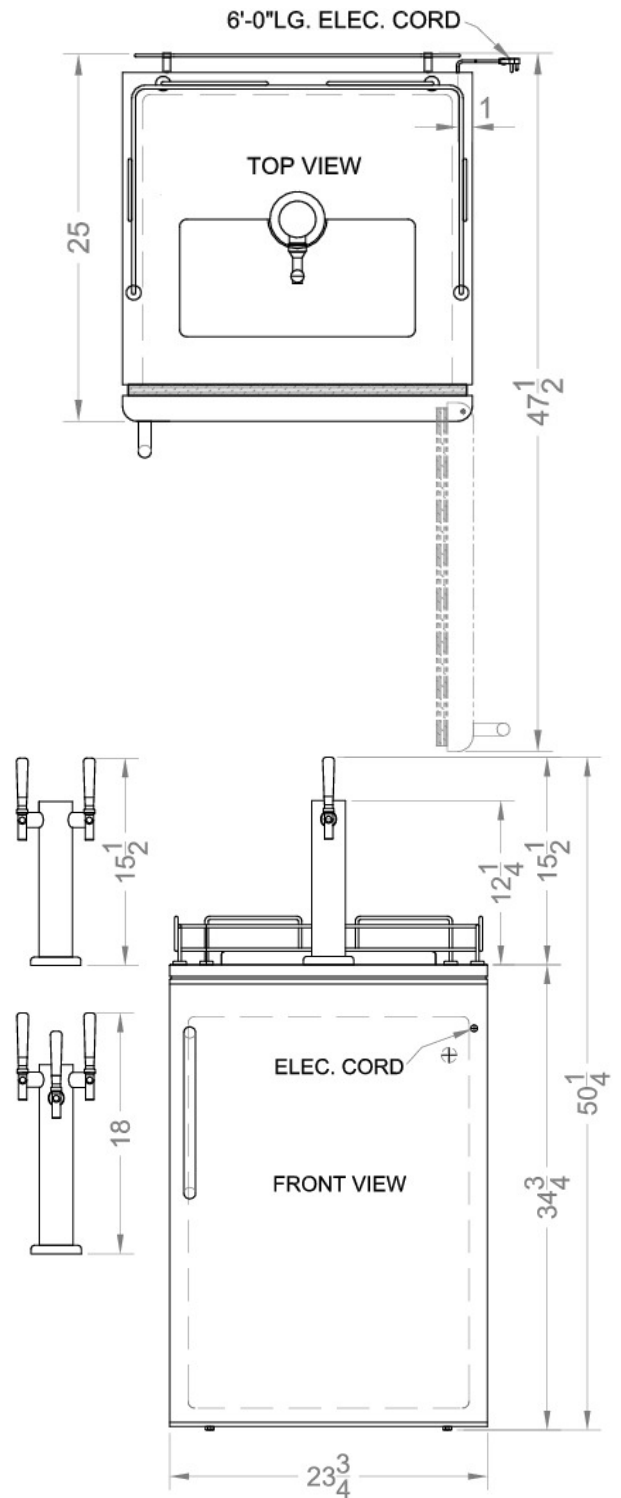

SBC501BSSTBST

50.25" x 23.75" x 25.0" (H x W x D)

Portable beer dispenser with black cabinet, stainless steel door and top; replaces SBC500BSSTBST

Highlights:

Stainless steel door and top bring modern luxury to any setting

Over two decades of proven reliability

Accepts half, quarter, and mini kegs of your favorite brew

Portable design with heavy duty caster support

KIT 490 included	Includes a 5lb. CO2 tank and regulator, draft arm, Sankey American tap, connection hardware, and cleaning kit
Adjustable thermostat	Manage the interior temperature with ease and accuracy
Portable design	Keep your beer on the move with sturdy casters that let you wheel the beer dispenser with ease
Top guard rail	Limit the mess with a silver rail that neatens service
Manual defrost	No temperature fluctuations with a static manual defrost system that keeps the cold inside
Full-sized	Large interior accepts half, quarter, and mini (pony) kegs
Convertible to a beverage cooler	Store beverages inside when not using as a beer cooler
Stainless steel door	Fingerprint-proof design for clean and classic style
Stainless steel top	18 gauge stainless steel adds long lasting elegance
Professional towel bar handle	A curved stainless steel handle adds function and elegance, providing more room for a comfortable grip

Specifications:

Height	50.25"
Width	23.75"
Depth	25.0"
Capacity	7.0 cu.ft.
Shipping Weight	156.0 lbs.
Voltage/Frequency	115 V AC/60 Hz
US Electrical Safety	UL
Energy Usage/Year	374.0 kWh/year
Reversible	No
Door Swing	RHD
Defrost Type	Manual
Depth with door at 90°	47.5"
Thermostat Type	Dial
Freon Type	R134a
Level Legs Quantity	2
Parts/Labor Warranty	1 Year
Compressor Warranty	5 Years