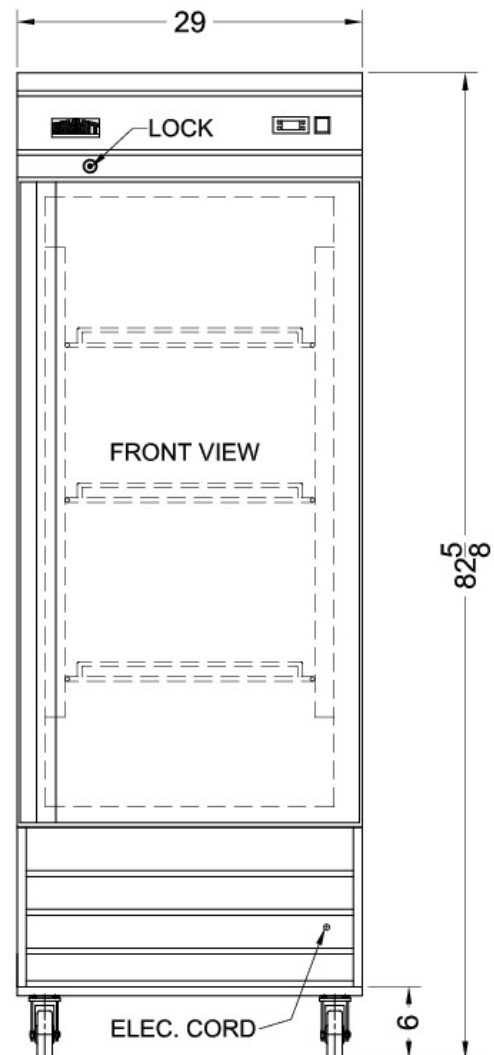

SCFF235

82.63" x 29" x 32.25" (H x W x D)

Commercially approved frost-free reach-in freezer in complete stainless steel; replaces SCFI235

Highlights:

Complete construction in durable 304 grade stainless steel

Self-closing door is ideal for busy locations and will stay open when pulled to 90° for easy loading

Digital thermostat with external readout for easy and accurate temperature control

True frost-free operation saves you maintenance by preventing icy buildup

SCFF235 Specifications:

Overview	
Height	82.63"
Width	29.0"
Depth	32.25"
Depth with Handle	32.25"
Capacity	23.0 cu.ft.
Defrost Type	Frost-Free
Door	Stainless Steel
Cabinet	Stainless Steel
US Electrical Safety	ETL
Canadian Electrical Safety	ETL-C
Sanitation	ETL-S
Amps	8.6
Voltage/Frequency	115 V AC/60 Hz
Weight	282.0 lbs.
Shipping Weight	326.0 lbs.
Parts & Labor Warranty	1 Year
Compressor Warranty	5 Years
Freezer	
Door Swing	RHD
Reversible	No
Interior Height	51.25"
Interior Width	21.0"
Interior Depth	26.88"
Shelf Type	Wire
Shelf Qty	3
Adjustable Shelves	Yes
Thermostat Type	Digital
Interior Light	Yes
Fan Type	Interior
Refrigerant Type	R404a
Wheels	4