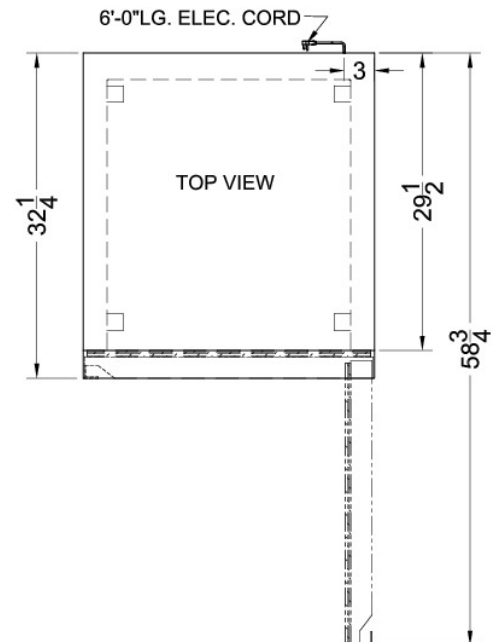

SCFF235

82.63" x 29" x 32.25" (H x W x D)

Commercially approved frost-free reach-in freezer in complete stainless steel; replaces SCFI235

Highlights:

Complete construction in durable 304 grade stainless steel

SCFF235 Specifications:

Overview	
Height	82.63"
Width	29.0"
Depth	32.25"
Depth with Handle	32.25"
Capacity	23.0 cu.ft.
Defrost Type	Frost-Free
Door	Stainless Steel
Cabinet	Stainless Steel
US Electrical Safety	ETL
Canadian Electrical Safety	ETL-C
Sanitation	ETL-S
Amps	8.6
Voltage/Frequency	115 V AC/60 Hz
Weight	282.0 lbs.
Shipping Weight	326.0 lbs.
Parts & Labor Warranty	1 Year
Compressor Warranty	5 Years
Freezer	
Door Swing	RHD
Reversible	No
Interior Height	51.25"
Interior Width	21.0"
Interior Depth	26.88"
Shelf Type	Wire
Shelf Qty	3
Adjustable Shelves	Yes
Thermostat Type	Digital
Interior Light	Yes
Fan Type	Interior
Refrigerant Type	R404a
Wheels	4